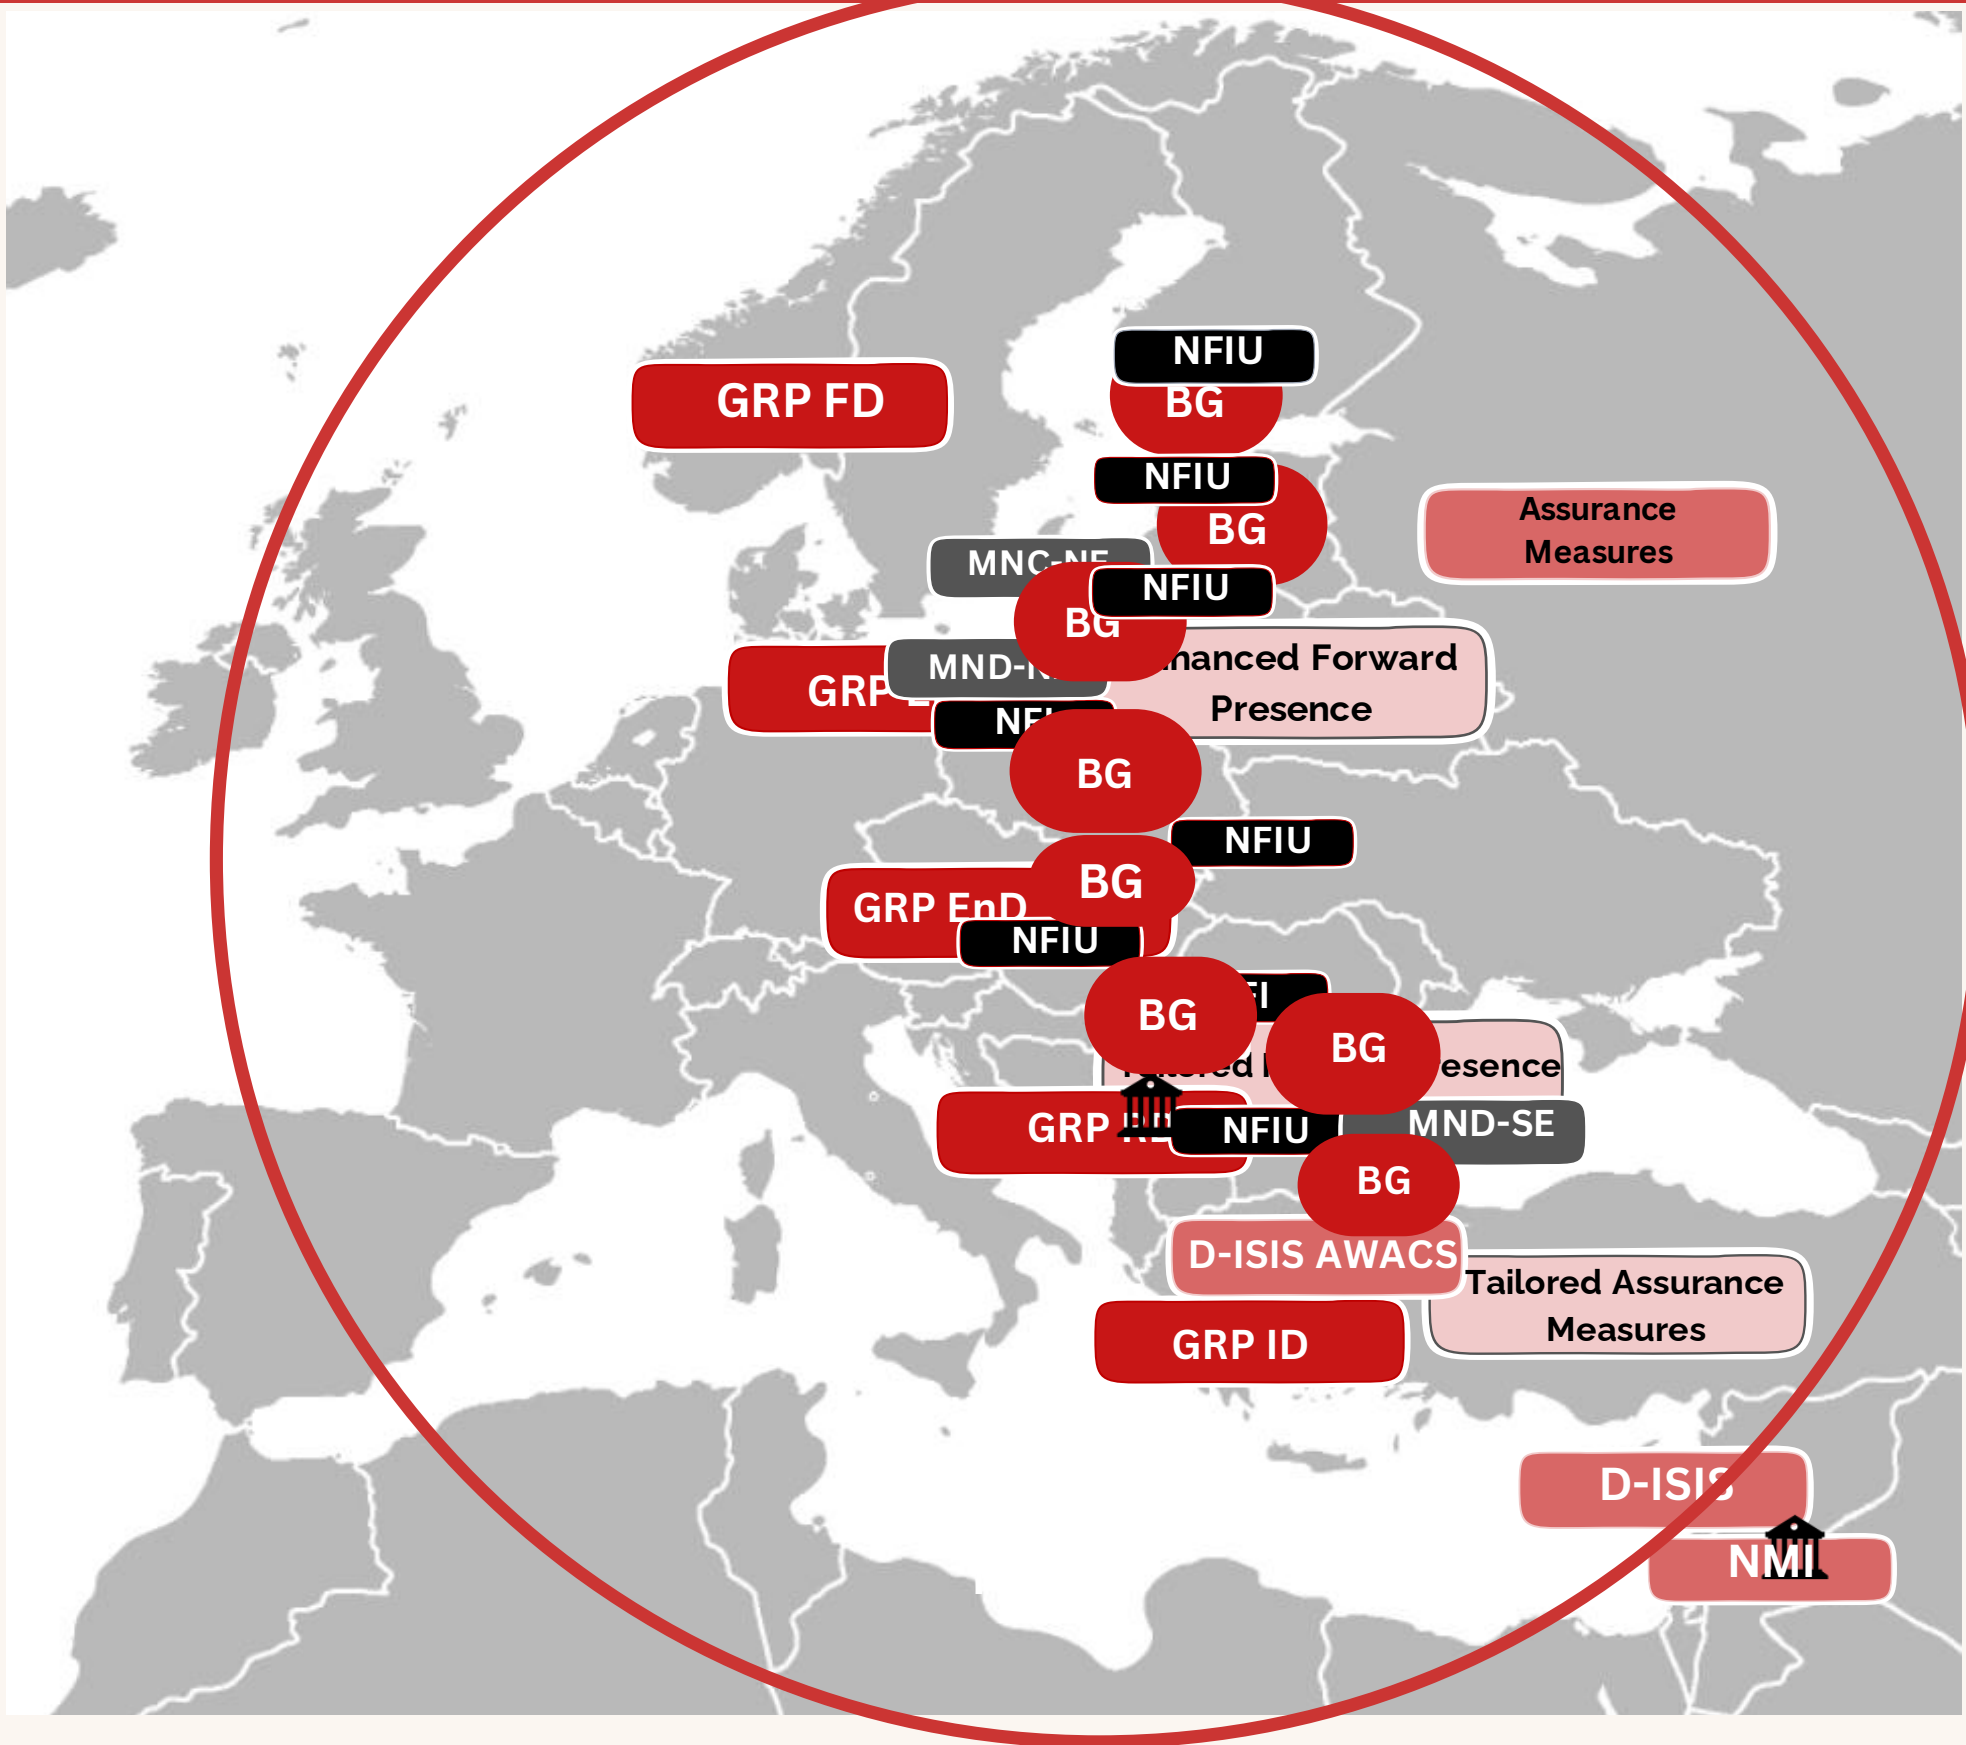

KVG

www.KVG.com

- **BG** = Multinational Battle Group
- **2 Main operations:**
 - **Brilliant Shield**
 - **Noble Shield**

Camp Services - Slovakia

KVG

www.KVG.com

“Opportunities”

KVG

Opportunities – 360 Degree Posture

Opportunities – New NATO Members

Opportunities – what have we learned?

Opportunities – what have we learned?

GLOBAL POSITIONED,
LOCALLY INTEGRATED

KVG

www.KVG.com

Follow us