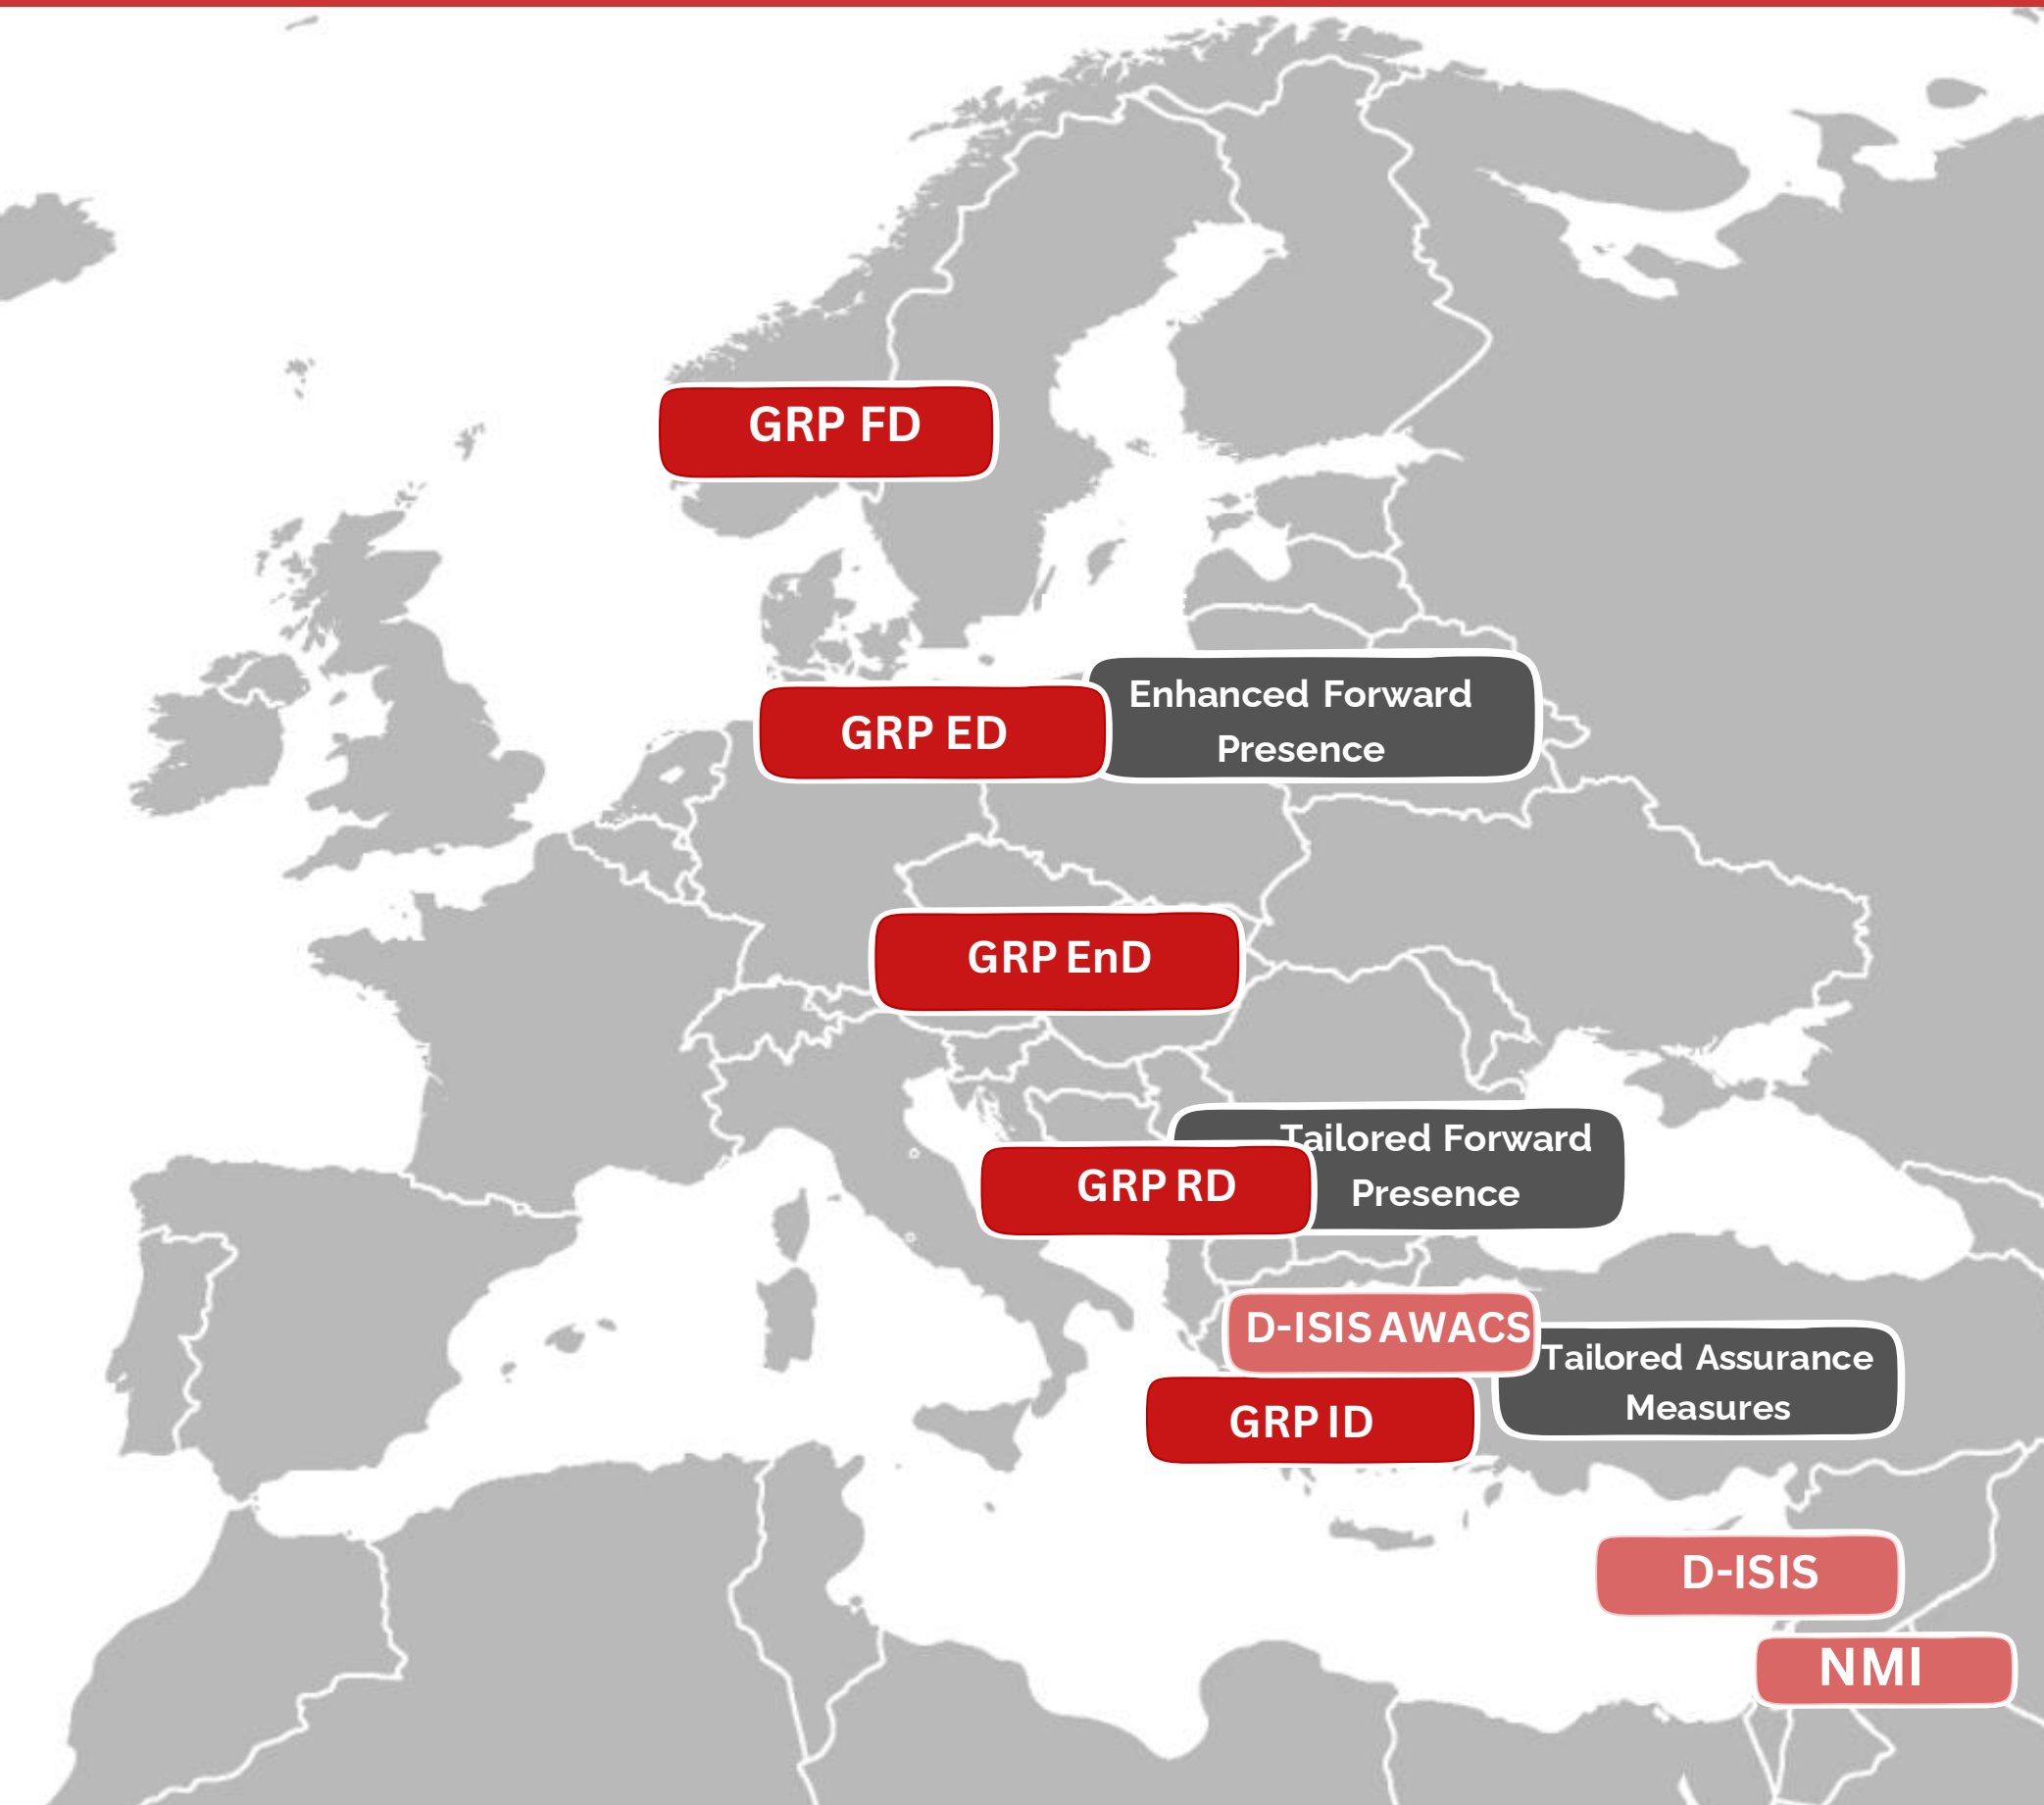

Change in Relationships – Forward Presence

- **GRP** = Graduated Response Plan