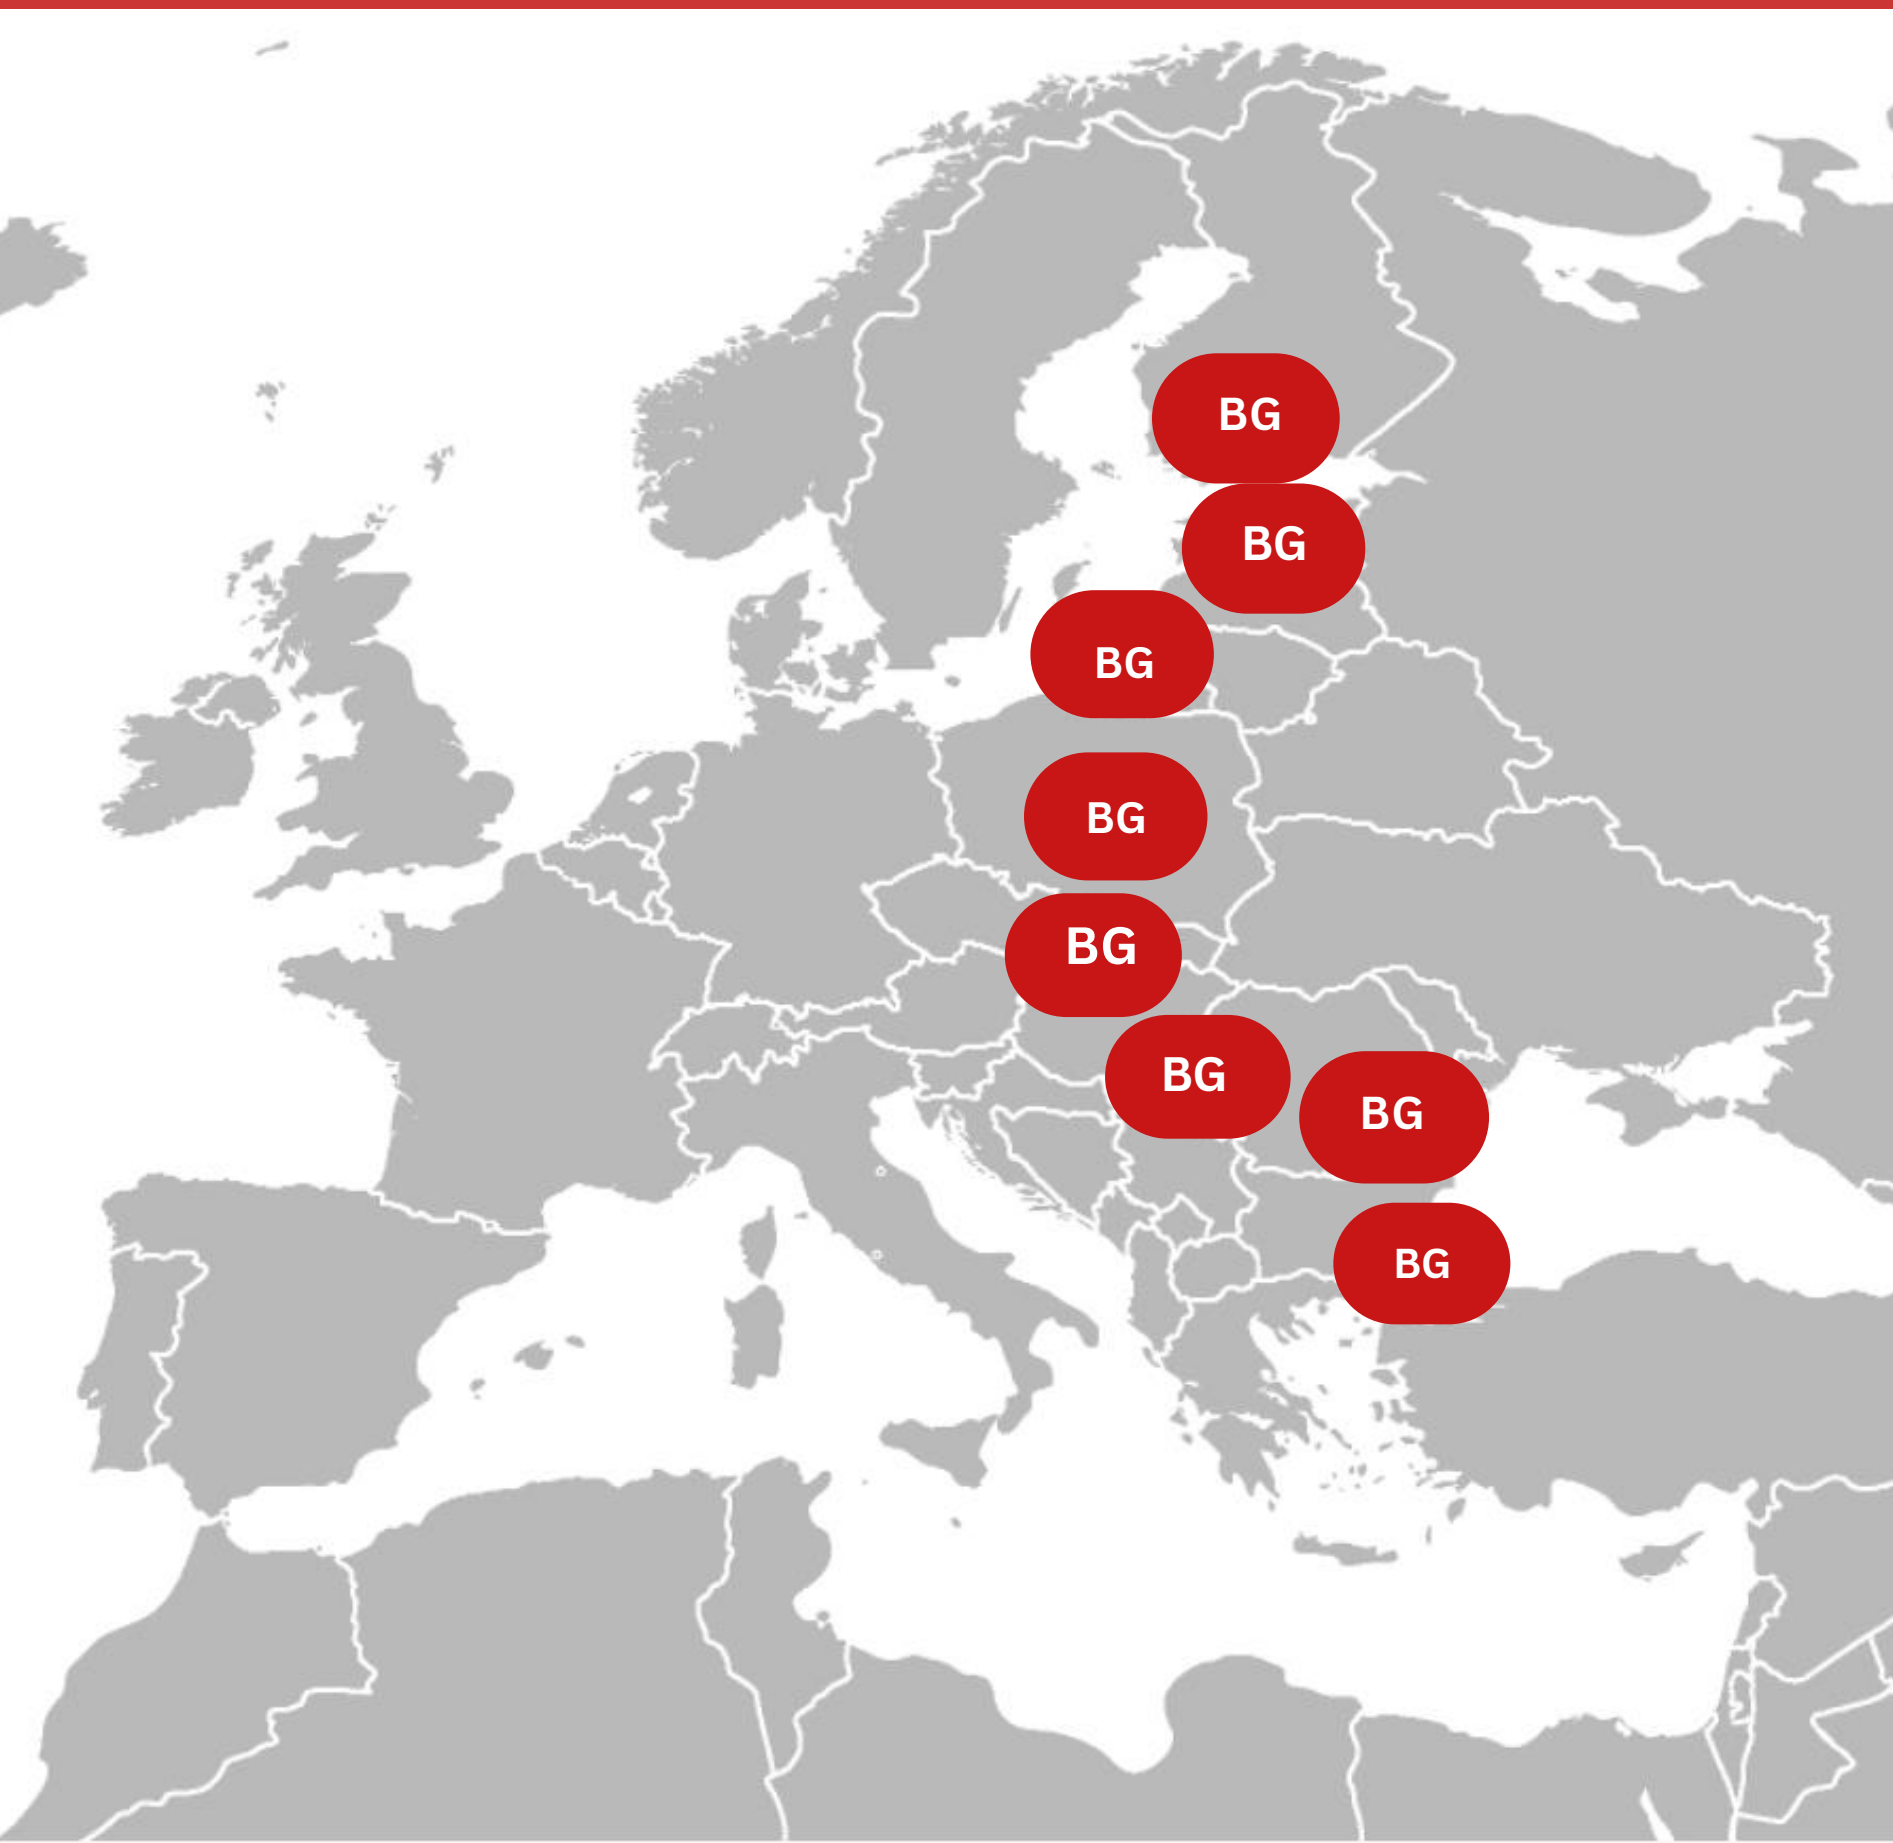

- **BG** = Multinational Battle Group
- **2 Main operations:**
  - **Brilliant Shield**
  - **Noble Shield**