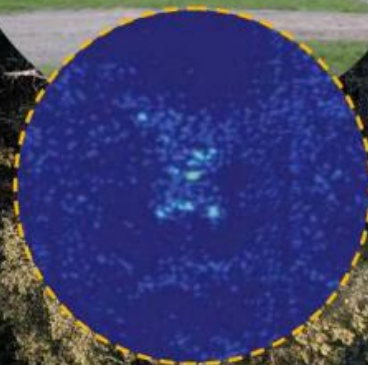

The most common sensor: Optic

Most dangerous sensor: Thermal on all capable weapons

Increasing threat sensor: Radar

Modern integrated Fires Network: Satellite, aircraft, and UAS collectors augment adversary ground DF units to FIND, FIX, TRACK, TARGET, ENGAGE with precision fires and then ASSESS (F2T2EA).

RR, Radar

T72
uncamouflaged

T72 with
Barracuda MCS

T72 with Barracuda
MCS and ULCAS

Challenges

Signature management is built bottom up

Deception is built top down

- **Physical** means of deception; like tactical movement, activities, and decoys.
- **Technical** means of deception; like deliberate emissions.

Physical means of deception

Simple decoys

Energy-economic TIR
and Radar signature

Physical and Technical deception measures

Conclusions

SWEDISH APPROACH

SIGNATURE MANAGEMENT AND DECEPTION

HIDE THE TRUE.