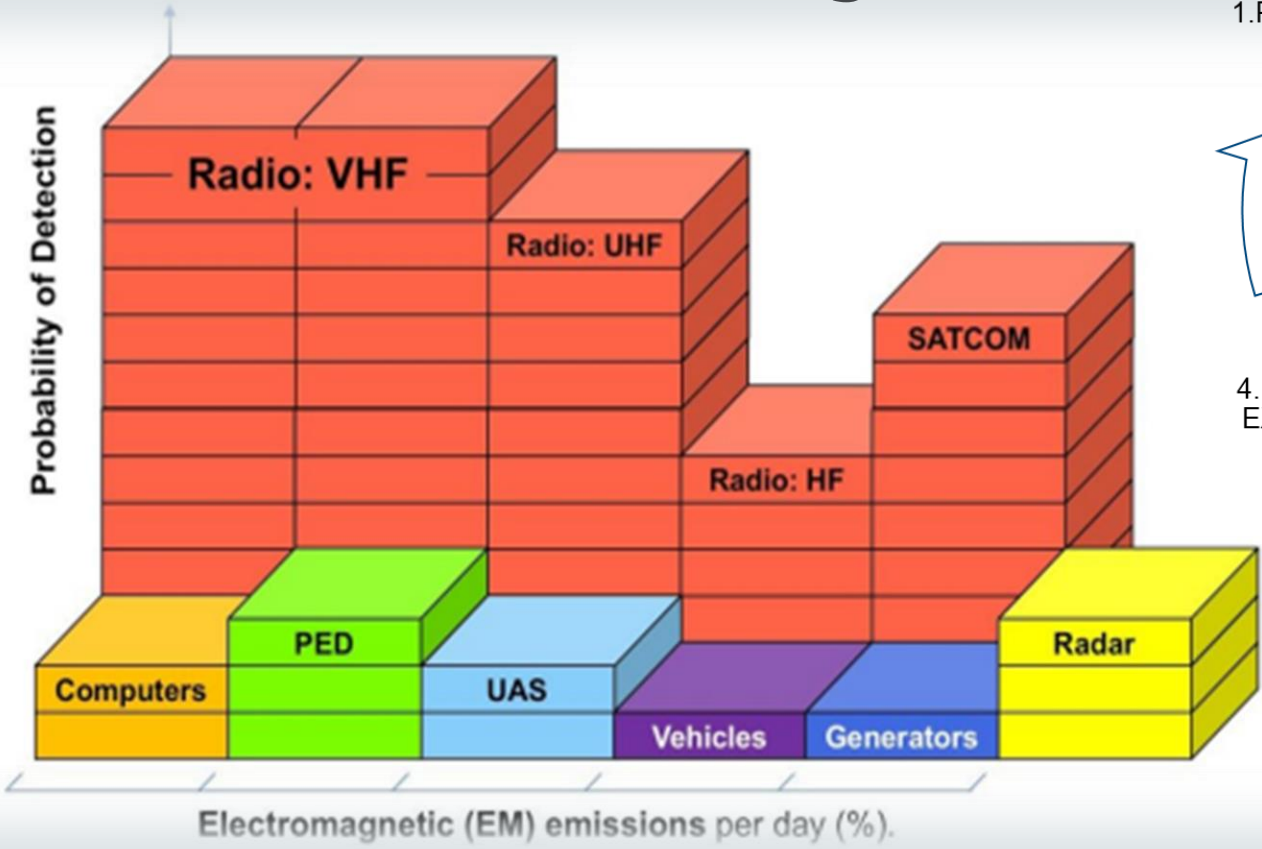

ADAPTED CAMOFLAGUE SOLUTIONS

SIGNATURE MANAGEMENT IN EARLY PHASES

LONG TERM DEVELOPMENT

DECOYS

Basic survival methods

Do not become an easy target!

Unit signature

1. PREPARATION

2. MANOUVRE

4. ASSESMENT, EXPLOITATION

3. COMBAT FULL EMISSION

“If you emit, you will be hit and you will be killed”

Sensor threat

The perspective of detection is mainly from above – more becoming a 360 degree threat.