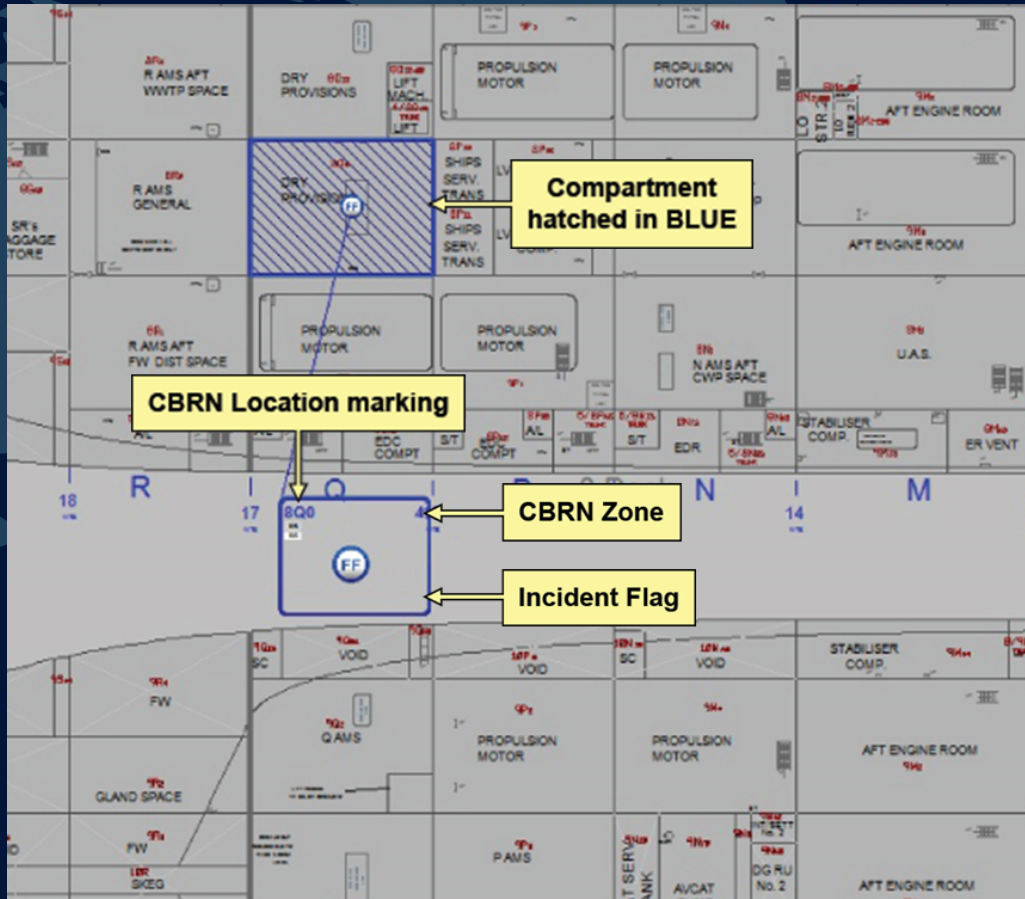

Survivability – The Internal Battle

Survivability – The Internal Battle

SMART SEARCH
LFA STATUS

AMMO / HAZARD
MAG HAZARD
SPLY RESPY EMBK

SYSTEMS
 AGMA VSS
 AVTUR AVCAT
 HV LV CITAD
 MCHY UP&ON
 HPSW CW
 DIE SO BILLST
 B & S

FIRE PROTECT
INSUL BULK DECK
 SPRAY VALVES
 FIRE STOP PNLS
SAFETY PLAN
ESCAPE PLAN

LAYERS RESET

SENSORS
FON YARD ADV

Fire (SHZ0)

- INCIDENT REPORT...
- KILLCARD...
- SHOW/HIDE IN OVERVIEW PAGE
- DCO ACKNOWLEDGE
- SBO ACKNOWLEDGE
- RESIZE/MOVE
- COMPARTMENT VIEW
- CONTAINED
- EXTINGUISHED
- COMPLETED
- PLOTTING TOOLS
- DELETE...

Raising an Incident Report

Survivability – The Internal Battle

Survivability – The Internal Battle

Survivability – The Internal Battle

Survivability – The Internal Battle

Survivability – The Internal Battle