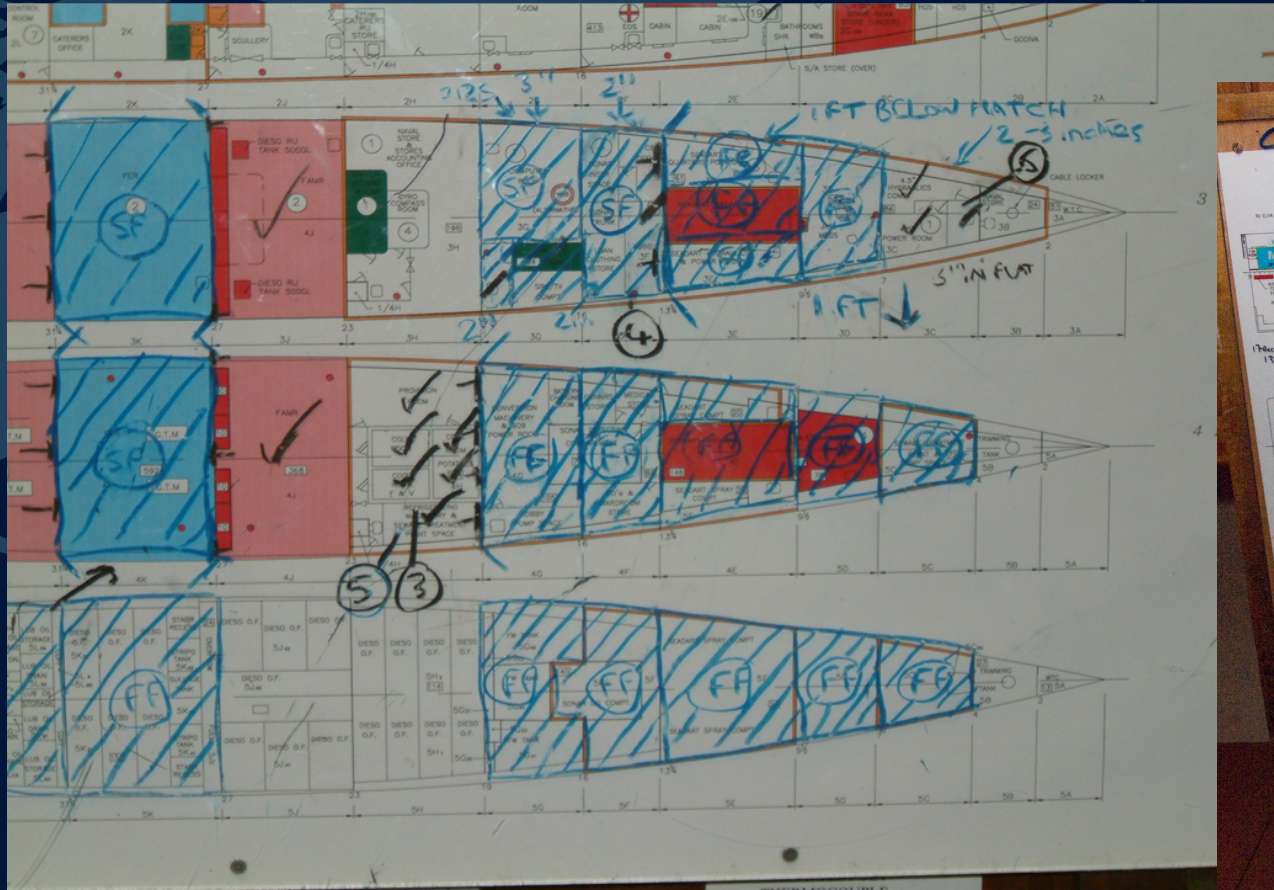

Survivability – The Internal Battle

Lt Cdr David Cummings RN - CBRNDC SO2

Survivability – The Internal Battle

Survivability – The Internal Battle

Survivability – The Internal Battle

Survivability – The Internal Battle

Survivability – The Internal Battle

Survivability – The Internal Battle

SMART SEARCH
LFA STATUS

AMMO / HAZARD
MAG HAZARD
SPLY RESPY EMBK

SYSTEMS
 AGMA VSS
 AVTUR AVCAT
 HV LV CITAD
 MCHY UP&ON
 HPSW CW
 DIE SO BILLST
 B & S