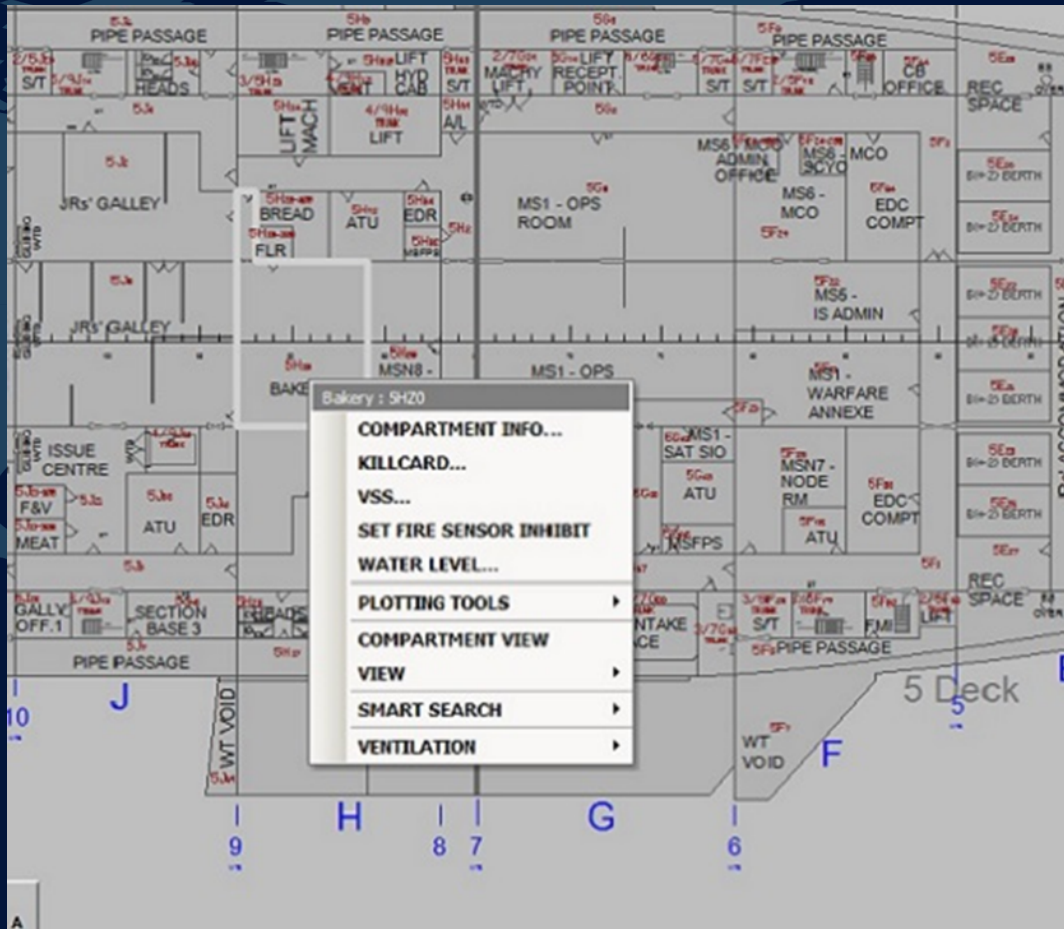

Survivability – The Internal Battle

Lt Cdr David Cummings RN - CBRNDC SO2

Survivability – The Internal Battle

Survivability – The Internal Battle

Survivability – The Internal Battle

Survivability – The Internal Battle

Survivability – The Internal Battle

Survivability – The Internal Battle

SMART SEARCH
LFA STATUS

AMMO / HAZARD
MAG HAZARD
SPLY RESPY EMBK

SYSTEMS
 AGMA VSS
 AVTUR AVCAT
 HV LV CITAD
 MCHY UP&ON
 HPSW CW
 DIE SO BILLST
 B & S