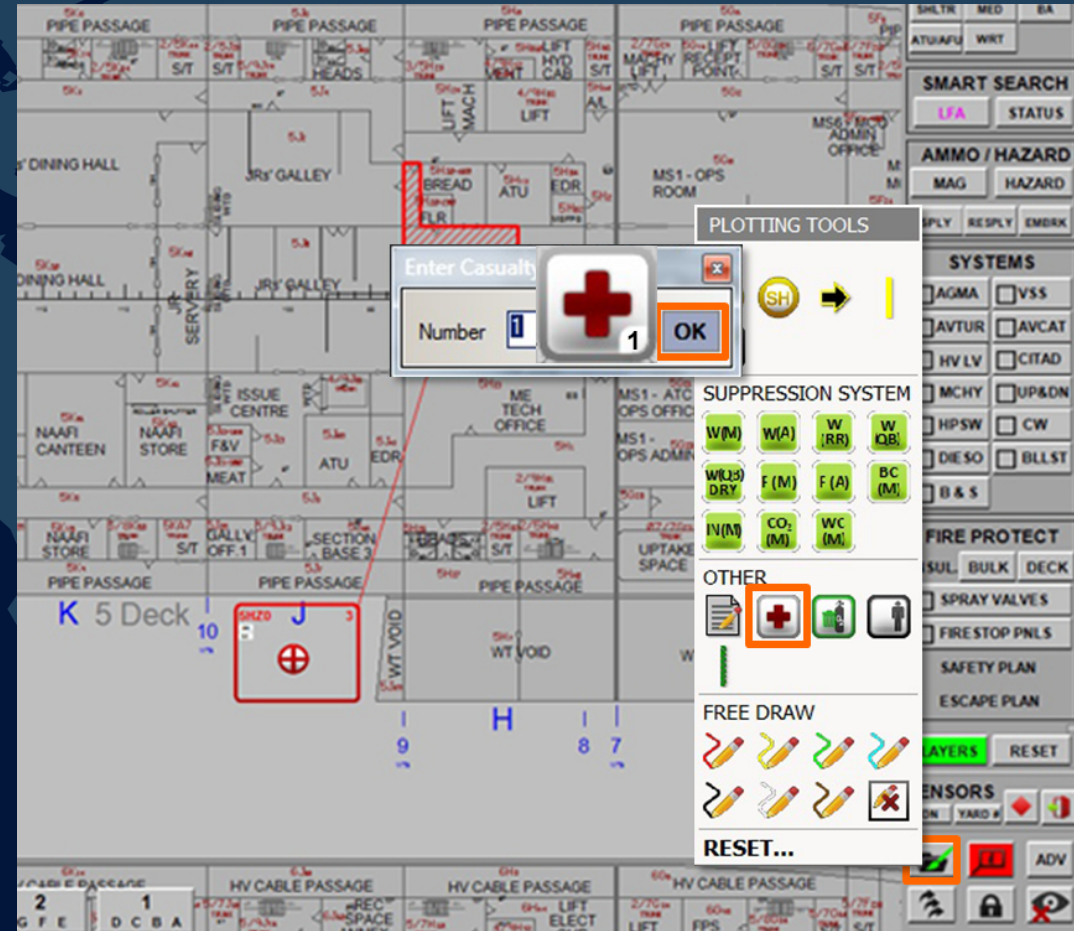

Survivability – The Internal Battle

Lt Cdr David Cummings RN - CBRNDC SO2

Survivability – The Internal Battle

Survivability – The Internal Battle

Survivability – The Internal Battle

Survivability – The Internal Battle

Survivability – The Internal Battle

Survivability – The Internal Battle

SMART SEARCH
LFA STATUS

AMMO / HAZARD
MAG HAZARD
SPLY RESPY EMBK

SYSTEMS
 AGMA VSS
 AVTUR AVCAT
 HV LV CITAD
 MCHY UP&ON
 HPSW CW
 DIE SO BILLST
 B & S

FIRE PROTECT
INSUL BULK DECK
 SPRAY VALVES
 FIRE STOP PNLS
SAFETY PLAN
ESCAPE PLAN

LAYERS RESET

SENSORS
FON YARD ADV

Fire (SHZ0)

- INCIDENT REPORT...
- KILLCARD...
- SHOW/HIDE IN OVERVIEW PAGE
- DCO ACKNOWLEDGE
- SBO ACKNOWLEDGE
- RESIZE/MOVE
- COMPARTMENT VIEW
- CONTAINED
- EXTINGUISHED
- COMPLETED
- PLOTTING TOOLS
- DELETE...