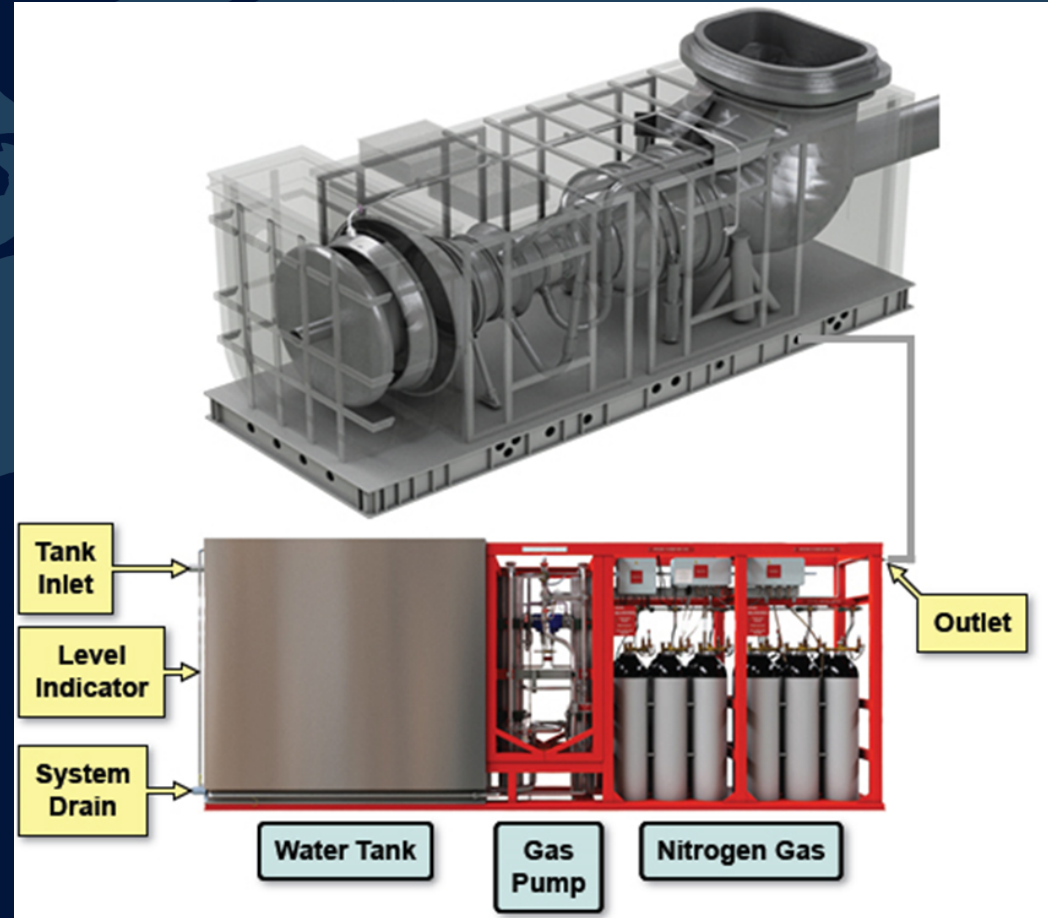

Survivability – The Internal Battle