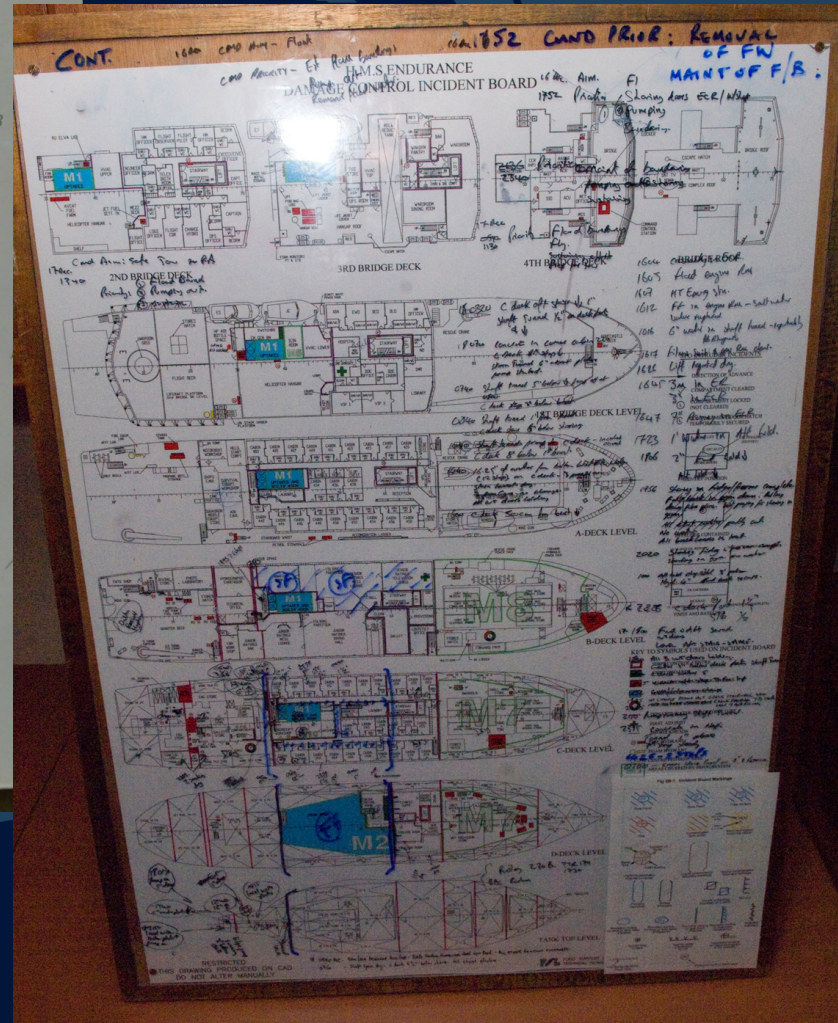

Survivability – The Internal Battle

Lt Cdr David Cummings RN - CBRNDC SO2

Survivability – The Internal Battle

Survivability – The Internal Battle

Survivability – The Internal Battle

Survivability – The Internal Battle

Survivability – The Internal Battle

Survivability – The Internal Battle

SMART SEARCH
LFA STATUS

AMMO / HAZARD
MAG HAZARD
SPLY RESPY EMBK

SYSTEMS
 AGMA VSS
 AVTUR AVCAT
 HV LV CITAD
 MCHY UP&ON
 HPSW CW
 DIE SO BILLST
 B & S

FIRE PROTECT
INSUL BULK DECK
 SPRAY VALVES
 FIRE STOP PNLS
SAFETY PLAN
ESCAPE PLAN

LAYERS RESET

SENSORS
FON YARD ADV

Fire (SHZ0)

- INCIDENT REPORT...
- KILLCARD...
- SHOW/HIDE IN OVERVIEW PAGE
- DCO ACKNOWLEDGE
- SBO ACKNOWLEDGE
- RESIZE/MOVE
- COMPARTMENT VIEW
- CONTAINED
- EXTINGUISHED
- COMPLETED
- PLOTTING TOOLS
- DELETE...