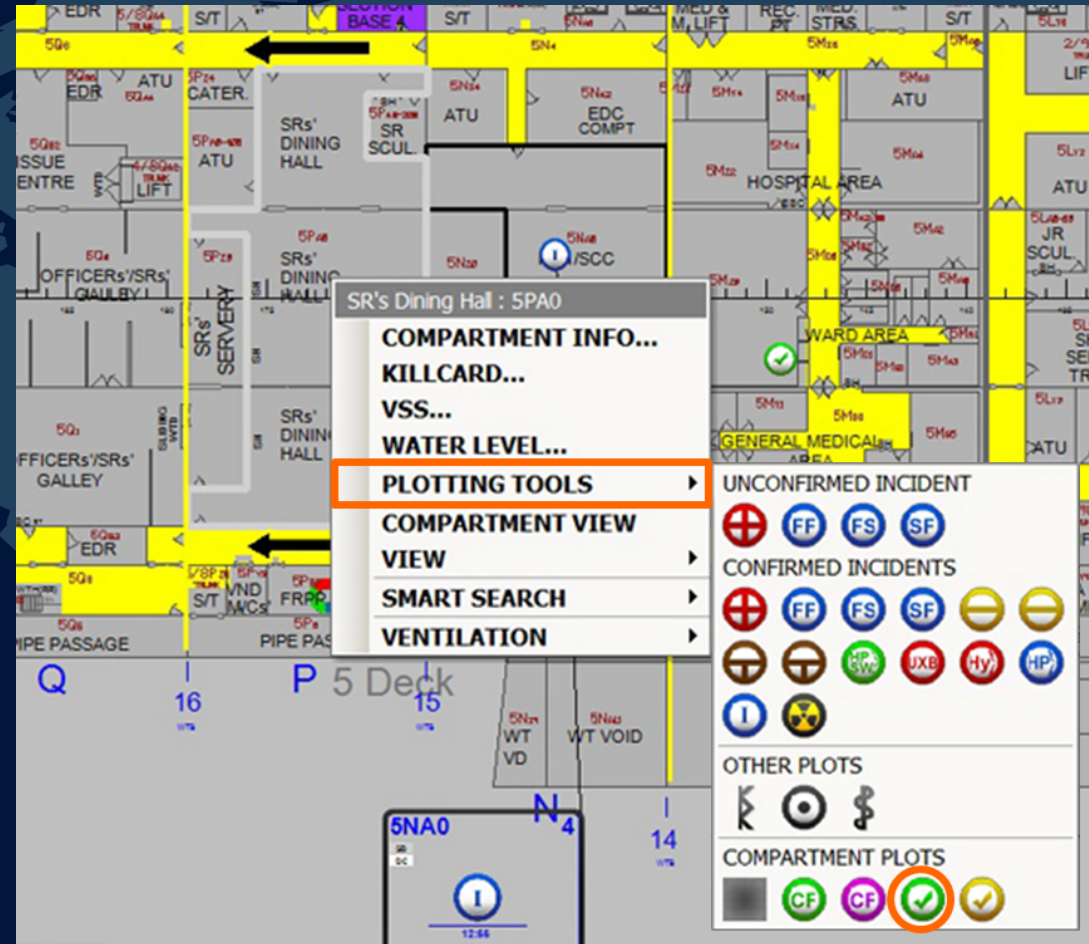

FIRE PROTECT
INSUL BULK DECK
 SPRAY VALVES
 FIRE STOP PNLS
SAFETY PLAN
ESCAPE PLAN

LAYERS RESET

SENSORS
FON YARD ADV

Fire (SHZ0)

- INCIDENT REPORT...
- KILLCARD...
- SHOW/HIDE IN OVERVIEW PAGE
- DCO ACKNOWLEDGE
- SBO ACKNOWLEDGE
- RESIZE/MOVE
- COMPARTMENT VIEW
- CONTAINED
- EXTINGUISHED
- COMPLETED
- PLOTTING TOOLS
- DELETE...

Raising an Incident Report

Survivability – The Internal Battle

Survivability – The Internal Battle

Survivability – The Internal Battle

Survivability – The Internal Battle

Survivability – The Internal Battle