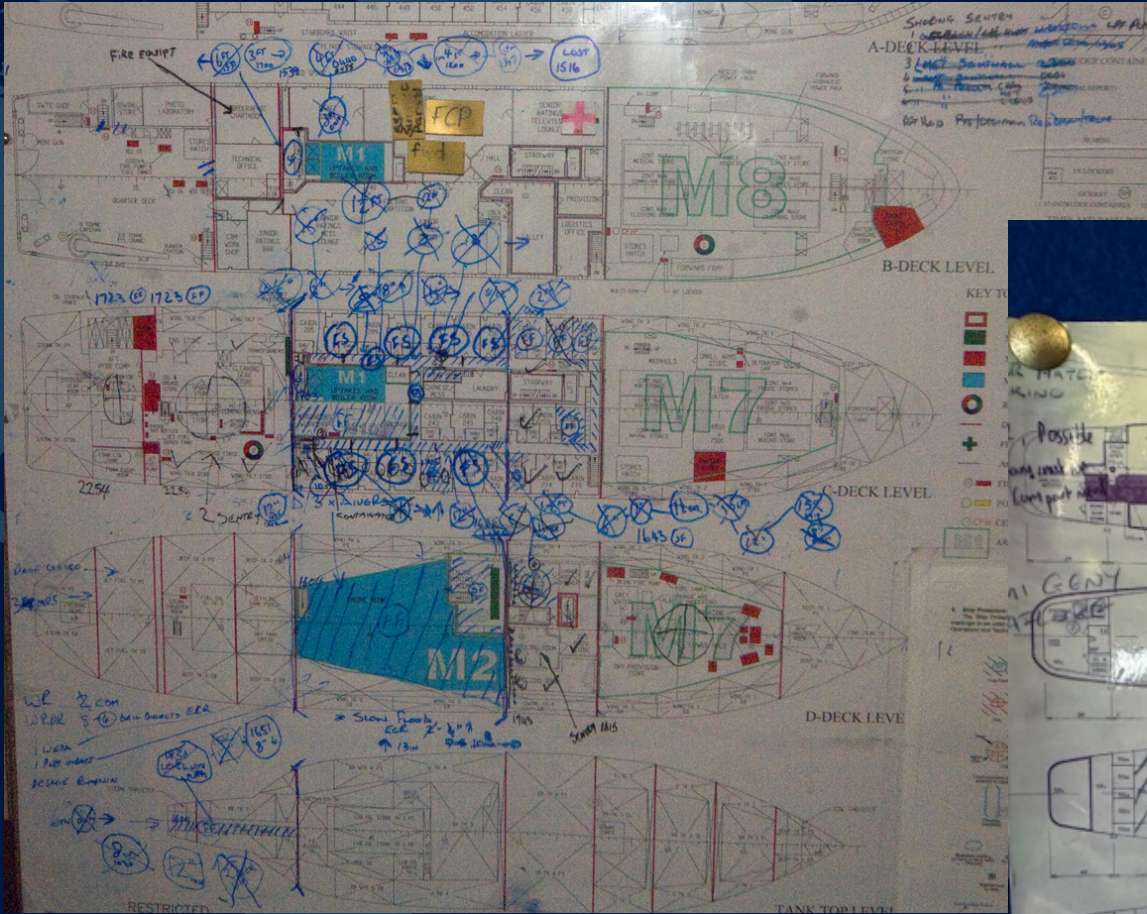

Survivability – The Internal Battle

Lt Cdr David Cummings RN - CBRNDC SO2

Survivability – The Internal Battle

Survivability – The Internal Battle

Survivability – The Internal Battle

Survivability – The Internal Battle

Survivability – The Internal Battle

Survivability – The Internal Battle

SMART SEARCH
LFA STATUS

AMMO / HAZARD
MAG HAZARD
SPLY RESPY EMBK

SYSTEMS
 AGMA VSS
 AVTUR AVCAT
 HV LV CITAD
 MCHY UP&ON
 HPSW CW
 DIE SO BILLST
 B & S

FIRE PROTECT
INSUL BULK DECK
 SPRAY VALVES
 FIRE STOP PNLS
SAFETY PLAN
ESCAPE PLAN

LAYERS RESET

SENSORS
FON YARD ADV

Fire (SHZ0)

- INCIDENT REPORT...
- KILLCARD...
- SHOW/HIDE IN OVERVIEW PAGE
- DCO ACKNOWLEDGE
- SBO ACKNOWLEDGE
- RESIZE/MOVE
- COMPARTMENT VIEW
- CONTAINED
- EXTINGUISHED
- COMPLETED
- PLOTTING TOOLS
- DELETE...