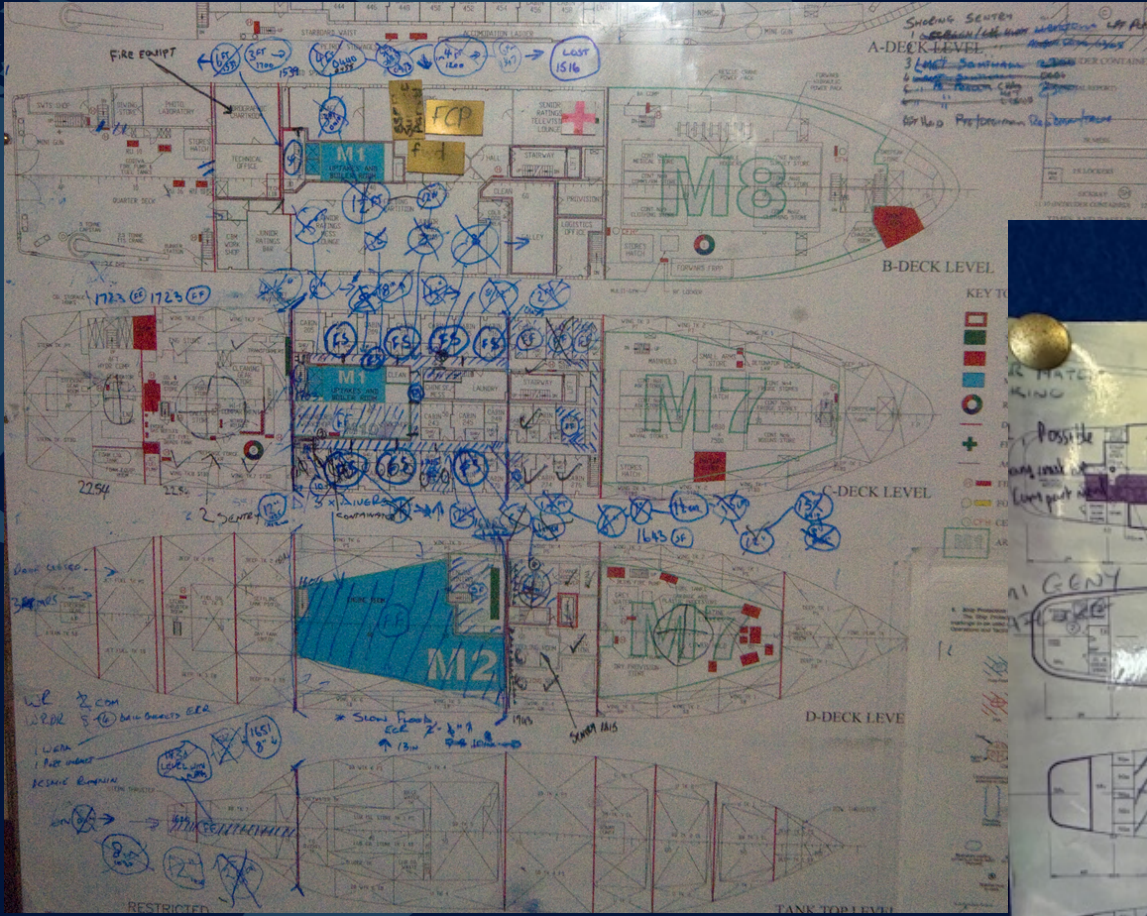

Survivability – The Internal Battle

Lt Cdr David Cummings RN - CBRNDC SO2

Survivability – The Internal Battle

Survivability – The Internal Battle

Survivability – The Internal Battle

Survivability – The Internal Battle

Survivability – The Internal Battle

Survivability – The Internal Battle

SMART SEARCH
LFA STATUS

AMMO / HAZARD
MAG HAZARD
SPLY RESPY EMBK

SYSTEMS
 AGMA VSS
 AVTUR AVCAT
 HV LV CITAD
 MCHY UP&ON
 HPSW CW
 DIE SO BILLST
 B & S

FIRE PROTECT
INSUL BULK DECK
 SPRAY VALVES
 FIRE STOP PNLS
SAFETY PLAN
ESCAPE PLAN

LAYERS RESET

SENSORS
FON YARD ADV

Fire (SHZ0)

- INCIDENT REPORT...
- KILLCARD...
- SHOW/HIDE IN OVERVIEW PAGE
- DCO ACKNOWLEDGE
- SBO ACKNOWLEDGE
- RESIZE/MOVE
- COMPARTMENT VIEW
- CONTAINED
- EXTINGUISHED
- COMPLETED
- PLOTTING TOOLS
- DELETE...