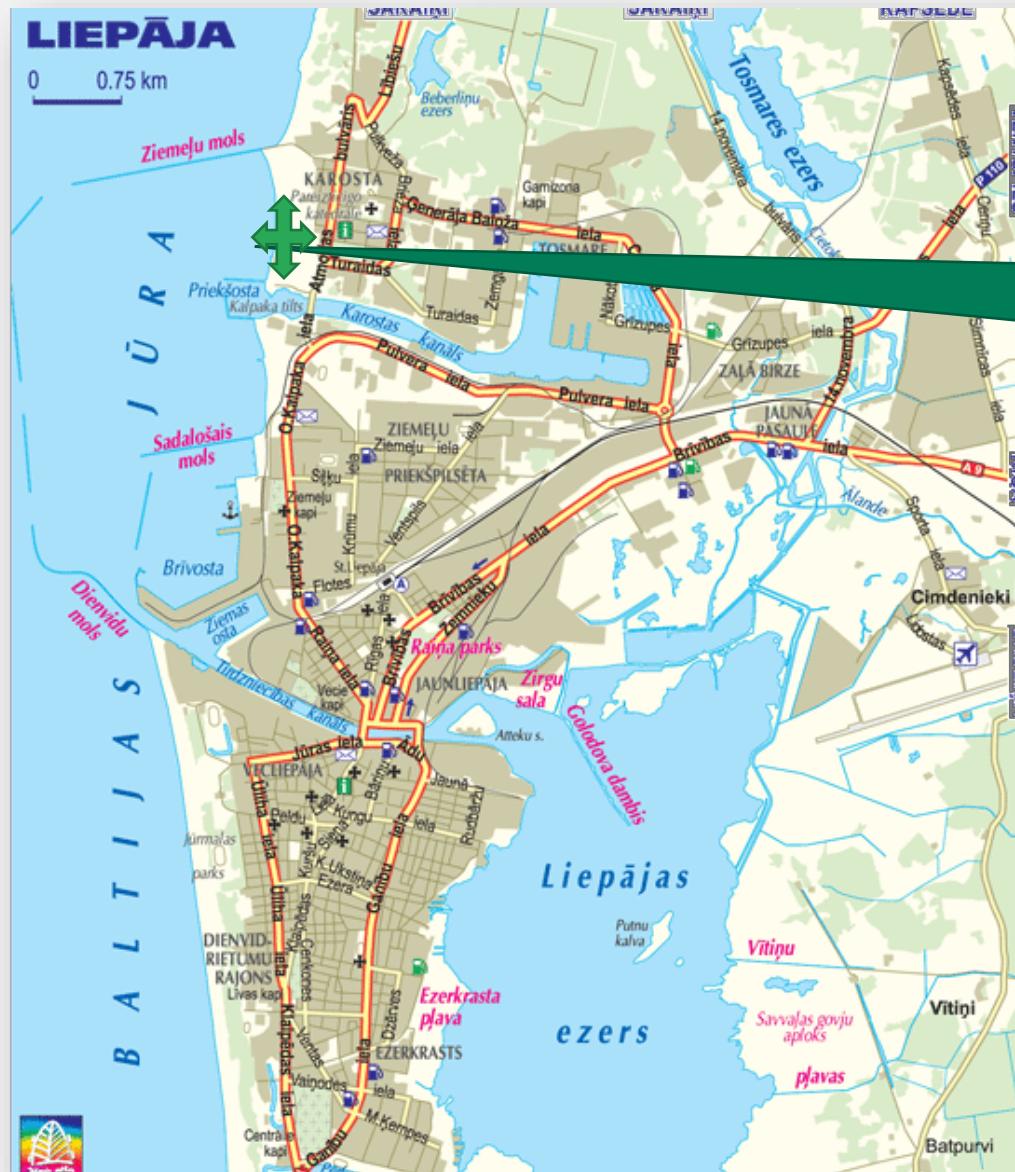

NBS

MĀCĪBU VADĪBAS
PAVĒLNIECĪBA

Location

Karosta District,
Liepaja, Latvia

NBS

MĀCĪBU VADĪBAS
PAVĒLNICĪBA

LNTC overview

- **Founded on October 1, 1991**
- **On September 5, 2001, the Baltic Diving Training Center was established**
- **Since 2006 a part of the Training and Doctrine Command (TRADOC)**