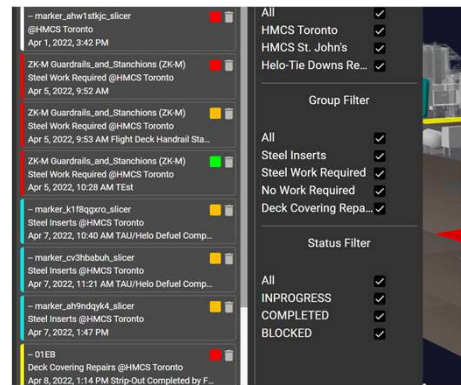

FLEETSTATE

DMMS

Defects, Discrepancies, Work Packages