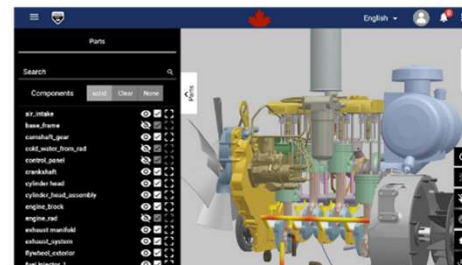

SEAREADY™

Datifex's Naval Platform and Products:

BUILDSTATE™

Bring transparency to the build process and visualize progress by connecting engineering production models to OEM and commissioning data.

FLEETSTATE™

Ensure operational readiness by mapping defects, interacting with the ship systems, and connecting it all to regulations like the Naval Ship Code.

DIGITALDOCKYARD™

Improve safety through shared situational awareness by coordinating Waterfront Management, Fleet Maintenance Facilities and sailors to support the fleet.

CREWSTATE™

Reduce training costs by connecting curriculums with digital twins of marine and combat systems, and gamifying the learning experience.