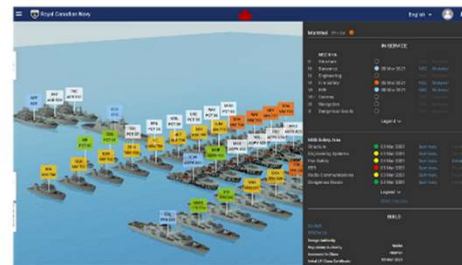

SEAREADY™

Datifex's Naval Platform and Products:

BUILDSTATE™

Bring transparency to the build process and visualize progress by connecting engineering production models to OEM and commissioning data.

FLEETSTATE™

Ensure operational readiness by mapping defects, interacting with the ship systems, and connecting it all to regulations like the Naval Ship Code.

DIGITALDOCKYARD™

Improve safety through shared situational awareness by coordinating Waterfront Management, Fleet Maintenance Facilities and sailors to support the fleet.

CREWSTATE™

Reduce training costs by connecting curriculums with digital twins of marine and combat systems, and gamifying the learning experience.