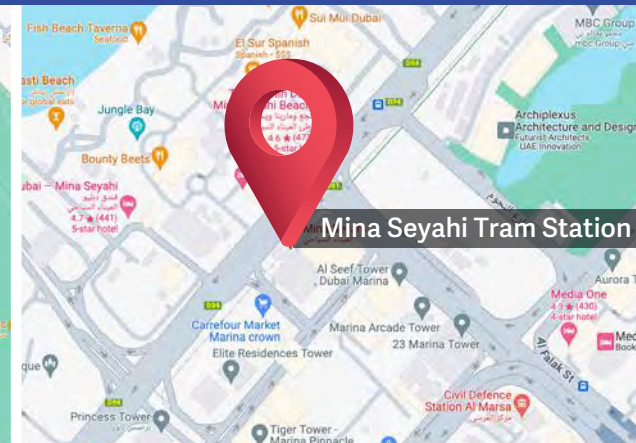

GETTING TO DUBAI HARBOUR FROM THE CITY

METRO

Quick and easy jump on the Dubai metro Red Line and take our free Expand North Star shuttle from there to the Harbour.

LOCATION

Al Khail Metro Station

TIME

Metro schedule

FREQUENCY

Every 2 minutes during peak hours

TRAM

Travelling from JBR or Dubai Marina?

Take the tram to Mina Seyahi Station and use our free shuttle service for the last few minutes of your journey.

LOCATION

Mina Seyahi Tram Station

TIME

Tram schedule

FREQUENCY

Every 8 minutes

COST

3 AED with NOL card

SHUTTLE BUSES - HOTELS

LOCATION

- Grand Millennium
- Signature 1
- Novotel
- Radisson Blu
- Media One
- W Dubai
- Al Habtoor
- Sheraton JBR
- Avani
- Westin Mina Seyahi Beach Resort

TIME

Pick up & drop off 09:00 - 19:00

FREQUENCY

Daily

COST

Free

TAXI

Door-to-door travel with drop off right in front of the Expand North Star entrance.

LOCATION

Dubai Harbour

CAREEM

Book your ride via the Careem app and save **20%** on your journey. (T&Cs apply)

The drop off point is directly in front of the Expand North Star entrance.

LOCATION

Dubai Harbour

COST

Careem Code - **ENS2023**

COMMUNITY PARTNERS

LOCATION	PICK UP TIME	DROP OFF TIME	FREQUENCY	COST
Dubai				
DIFC	9:30am	6:30pm		
DMCC	10:00am			
DTEC	9:30am		Daily	
IN5 - Design	9:30am			
IN5 - Tech	10:00am			
IN5 - Media	9:30am			
IN5 - Web	9:30am			
Astrolabs	10:00am			Free
Abu Dhabi				
Hub71	8:30am			
Sharjah				
SRTIP	9:00am