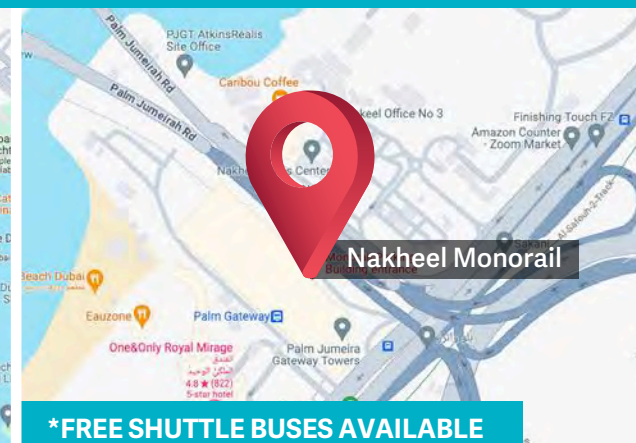

ARRIVING TO DUBAI HARBOUR

PARKING

700 parking spaces. Head to SkyDive Dubai and cross the waters to Dubai Harbour using the free water taxi. Ahoy sailors!

LOCATION

SkyDive Dubai Parking

TIME

08:00 - 20:00

COST

Free

PARKING

Park at Nakheel Monorail parking for the Dubai Palm and get on our free shuttle service direct to Dubai Harbour.

LOCATION

Nakheel Monorail Parking Building Dubai Palm

TIME

08:00 - 20:00

COST

10 AED per hour

WATER TAXI

With a venue surrounded by water, what better way to arrive than by boat!

Take the water taxi from SkyDive Dubai to Expand North Star.

LOCATION

From SkyDive

TIME

08:00 - 20:00

FREQUENCY

Every 5 min

COST

Free

METRO PICK UP

Want to avoid Dubai traffic & jump on the metro?

Take our free shuttle from Al Khail Metro station to connect you to Dubai Harbour.

LOCATION

Al Khail Metro Station

TIME

09:00 - 18:00

FREQUENCY

Every 15 min

COST

Free

BUGGIES

Expand North Star buggies onsite will bring you from the Harbour parking and the water taxi station to the main entrance.

LOCATION

On Site - Harbour

TIME

09:00 - 19:00

FREQUENCY

Every 5 min

COST

Free

900+ INVESTORS

1800+ GLOBAL STARTUP EXHIBITORS

100 GLOBAL ACCELERATORS

$200K IN CASH PRIZES