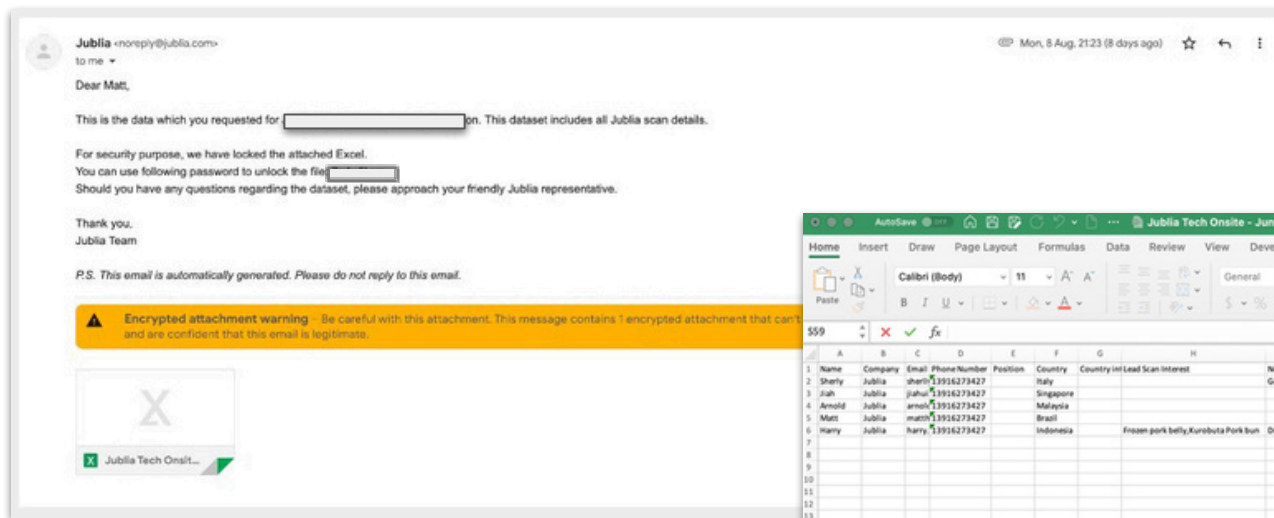

Export The Scanned Lead

AutoSave | Jublia Tech Onsite - June 2022 Edition - Scan Details (08 Aug 2022, 13_22)

	A	B	C	D	E	F	G	H	I	J	K	L	M	N	O	P	Q	R	S
1	Name	Company	Email	Phone Number	Position	Country	Country Int	Lead Scan Interest	Notes	Score	Scanned By	Scanned On							
2	Sherly	Jublia	sherly	13916273427		Italy			Good Exh	Hot	Matt	20-13, 05 Aug							
3	Jah	Jublia	jah	13916273427		Singapore				Warm	Matt	20-24, 05 Aug							
4	Arnold	Jublia	arnold	13916273427		Malaysia				Cold	Matt	20-28, 05 Aug							
5	Matt	Jublia	matt	13916273427		Brazil				Hot	Matt	20-29, 05 Aug							
6	Harry	Jublia	harry	13916273427		Indonesia		Frozen pork belly, Kurebuta Pork bun	Double Interest	Warm	Matt	20-18, 08 Aug							

Lead Scan Report