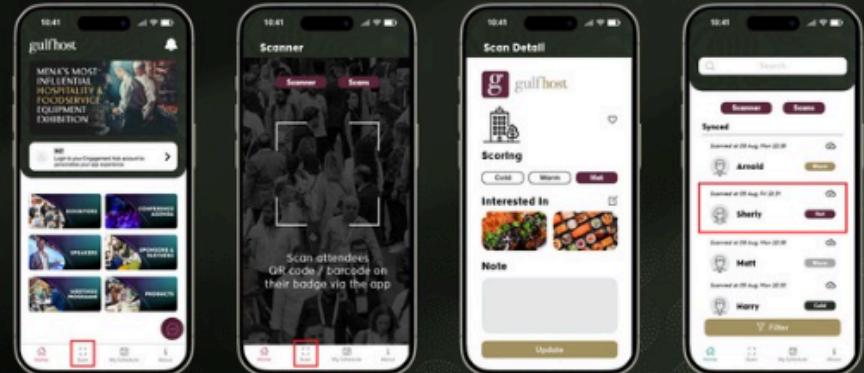

LEAD SCAN TOOL GUIDE

How to Scan

*once you purchase the lead capture tool you can scan badges of all visitors at your stand via the Connexions365 app

Download The Connexions365 App

iOS:

<https://apps.apple.com/id/app/connexions365/id6723882005>

Android:

<https://play.google.com/store/apps/details?id=com.jublia.gmg2024a>

DOWNLOAD the App Now to
access the Lead Capture Tool

DOWNLOAD THE APP

AND FOLLOW THE BELOW STEPS TO ACCESS THE TOOL

Once logged into the app

Click on the scan button to scan badges of all visitors during the show

How To Manage & Export The Scanned Lead

Note:

- The exported file will be sent to your registered email address.
- Export button will only be available for the main Premium exhibitor account
- Swipe the lead to left and click Delete button to delete the lead.
- The exported file will only contain leads scanned during the span of the Event from 05-07 Nov. Any QR codes scanned outside of these dates won't be shown in the export.