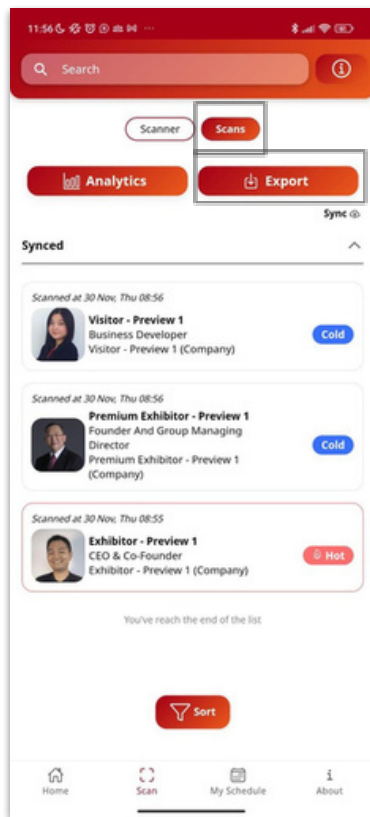

LEAD SCAN TOOL GUIDE

How to Scan

*once you purchase the lead capture tool you can scan badges of all visitors at your stand via the Connexions365 app

Download The Connexions365 App

iOS:

<https://apps.apple.com/id/app/connexions365/id6723882005>

Android:

<https://play.google.com/store/apps/details?id=com.jublia.gmg2024a>

DOWNLOAD the App Now to
access the Lead Capture Tool

DOWNLOAD THE APP

AND FOLLOW THE BELOW STEPS TO ACCESS THE TOOL

Once logged into the app

Click on the scan button to scan badges of all visitors during the show

How To Manage & Export The Scanned Lead

Note:

- The exported file will be sent to your registered email address.
- Export button will only be available for the main Premium exhibitor account
- Swipe the lead to left and click Delete button to delete the lead.
- The exported file will only contain leads scanned during the span of the Event from 05-07 Nov. Any QR codes scanned outside of these dates won't be shown in the export.