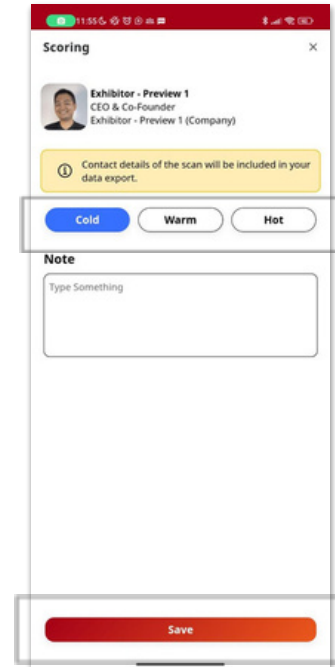

LEAD SCAN TOOL GUIDE

How to Scan

*once you purchase the lead capture tool you can scan badges of all visitors at your stand via the Connexions365 app

Download The Connexions365 App

iOS:

<https://apps.apple.com/id/app/connexions365/id6723882005>

Android:

<https://play.google.com/store/apps/details?id=com.jublia.gmg2024a>

DOWNLOAD the App Now to
access the Lead Capture Tool

DOWNLOAD THE APP

AND FOLLOW THE BELOW STEPS TO ACCESS THE TOOL

Once logged into the app

Click on the scan button to scan badges of all visitors during the show

How To Manage & Export The Scanned Lead

Note:

- The exported file will be sent to your registered email address.
- Export button will only be available for the main Premium exhibitor account
- Swipe the lead to left and click Delete button to delete the lead.
- The exported file will only contain leads scanned during the span of the Event from 05-07 Nov. Any QR codes scanned outside of these dates won't be shown in the export.