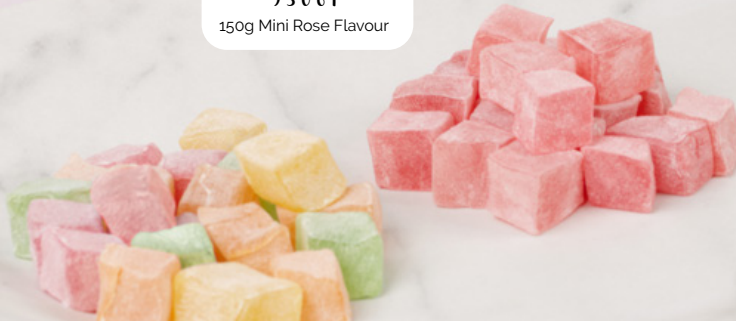

93008
150g Mini No Added Sugar
Mixed

93060
150g Mini Mixed Flavour

93061
150g Mini Rose Flavour

Mini Turkish Flavoured Delights

Our Mini Delights are available in a handy grab and go style pack for a delightful snacking experience. Scrumptious strawberry, an exclusive new flavour, still hand made by artisans in Istanbul, just in bite sized pieces for you to be delighted by.