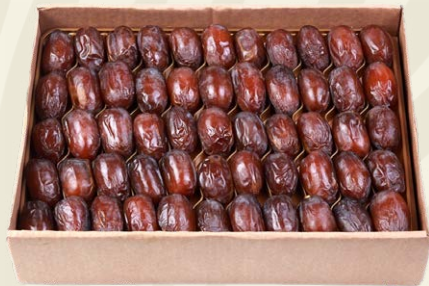

# EXTRA JUICY 3.5KG PACKAGING

**BONBON**

**Capacity:**  
2 x Trays (55 Fruit pcs/tray)

**EXOTIC**