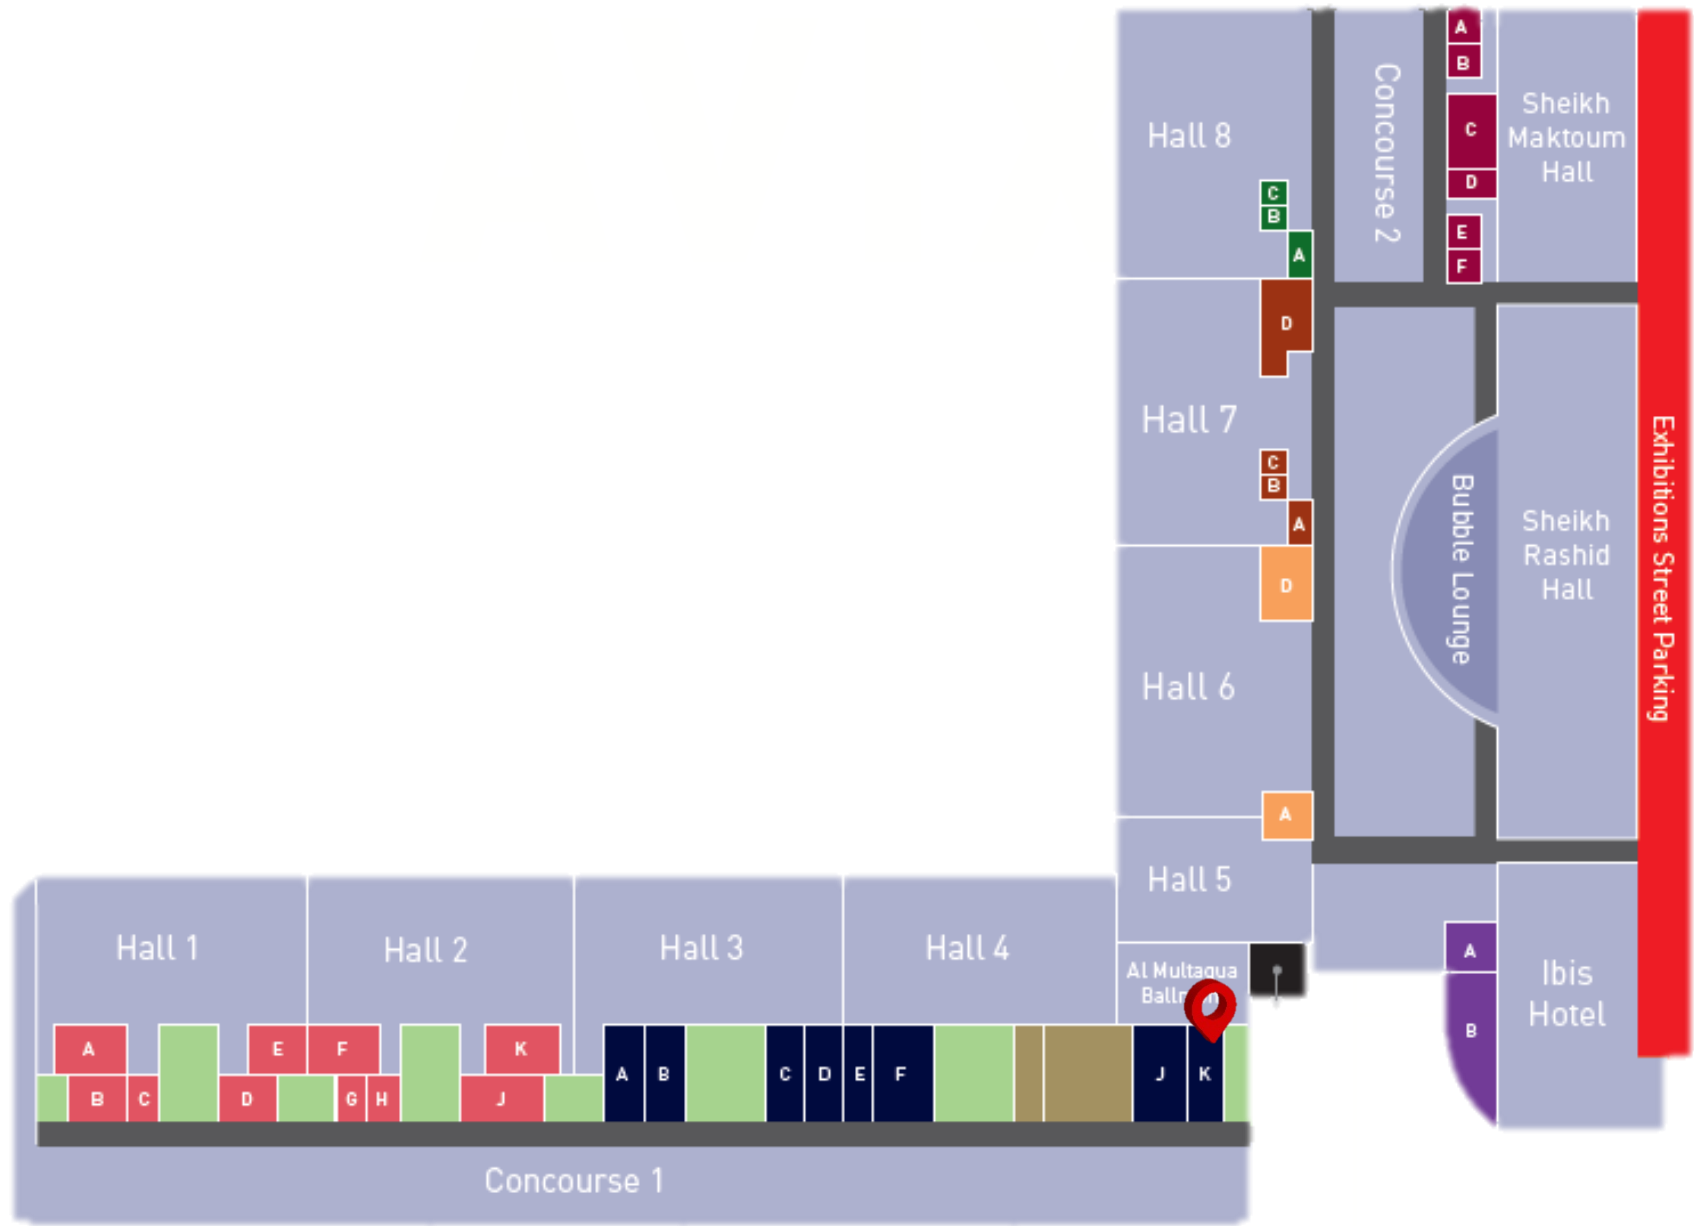

Overflow Parking
Al Mustaqbal Street Parking

First Floor

 Concourse 1
Al Ain (A-K)