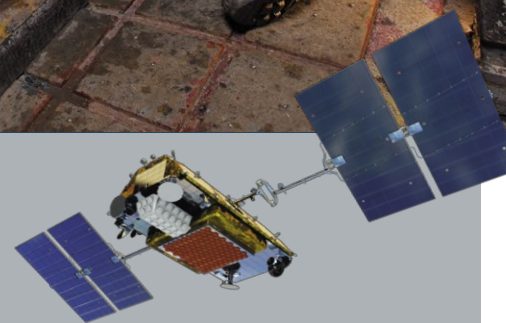

The future is within reach

Iridium is committed to global communications reliability and performance far into the future. Iridium's next generation satellite constellation will provide a platform for continued innovation, as well as ongoing support for all existing Iridium-enabled solutions. Rest assured, Iridium NEXT's backward compatibility will ensure Iridium Extreme continues to perform through the transition to Iridium NEXT and beyond.

*Registration with GEOS is required.