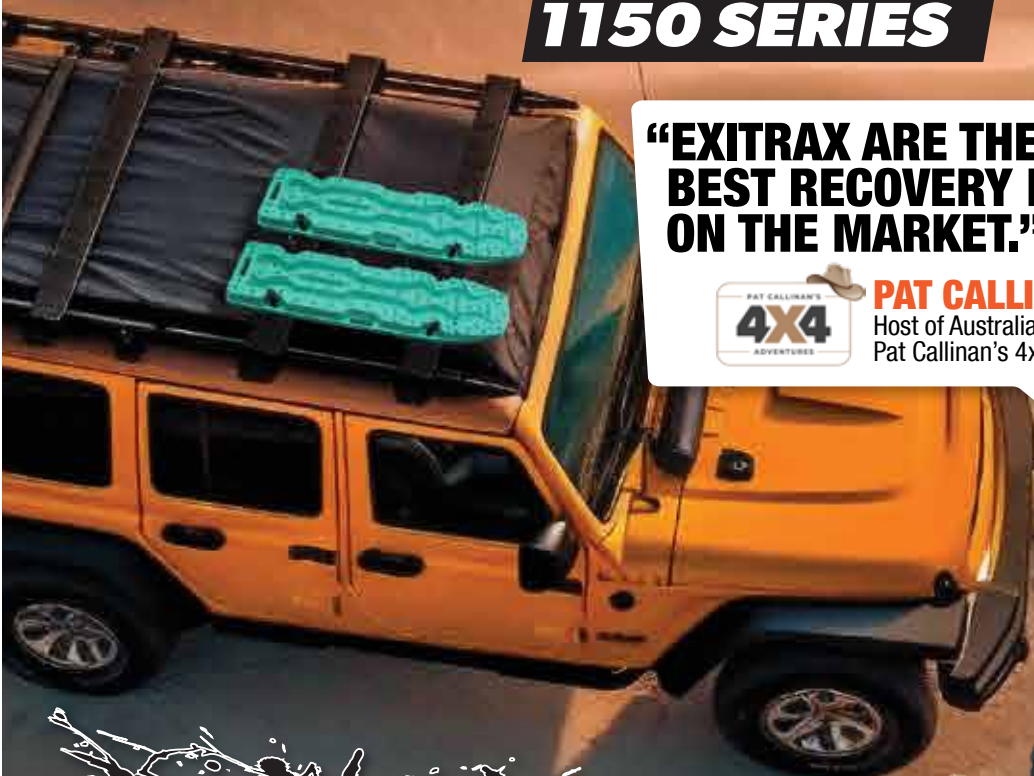

LIFETIME WARRANTY

THE ULTIMATE RECOVERY BOARD

FOR THE **OFF ROAD EXTREMIST**

1150 SERIES

“EXITRAX ARE THE BEST RECOVERY BOARDS ON THE MARKET.”

PAT CALLINAN
Host of Australian TV Series
Pat Callinan's 4x4 Adventures

EXITRAX

MEAN 4X4 BY MOTHER®

ULTIMATE 1150 SERIES

1 PERFECT FOR BEACH, BUSH AND SNOW

Reinforced, Engineered, Nylon Composite Construction.

Maximum Strength, Flex & Impact in all Conditions including Extreme High and Low Temperatures.

2 ULTIMATE GRIP REDUCES WHEEL SPIN

Extra Cleats and Lugs greatly increase the Traction between the Tyre and Recovery Board.

Additional Ground Engagement Teeth help improve this Traction even more.

USE AS A HIGH LIFT JACK STAND OR JOIN 2 BOARDS

EXTRA SOFT OR SLIPPERY CONDITIONS

Using EXILINK Linking Plate,* Two Boards can be linked together to provide **extended Traction during Recoveries**

HIGH LIFT JACK STAND

EXILINK* fits Flat-side up in the Underside of nested Boards to create a Foundation for **Safely operating a Jack on a Soft or Unstable Surface.**