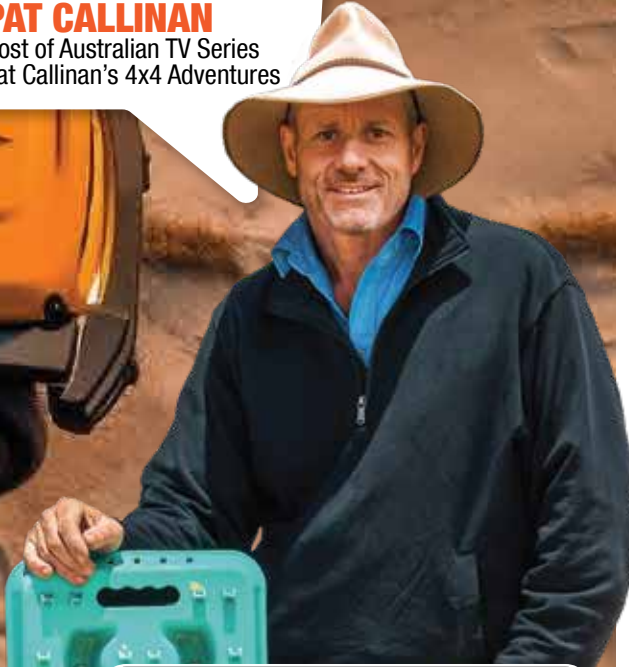

LIFETIME WARRANTY

THE ULTIMATE RECOVERY BOARD

FOR THE **OFF ROAD EXTREMIST**

1150 SERIES

“EXITRAX ARE THE BEST RECOVERY BOARDS ON THE MARKET.”

PAT CALLINAN
Host of Australian TV Series
Pat Callinan's 4x4 Adventures

EXITRAX

MEAN 4X4 BY MOTHER®

ULTIMATE 1150 SERIES

1 PERFECT FOR BEACH, BUSH AND SNOW

Reinforced, Engineered, Nylon Composite Construction.

Maximum Strength, Flex & Impact in all Conditions including Extreme High and Low Temperatures.