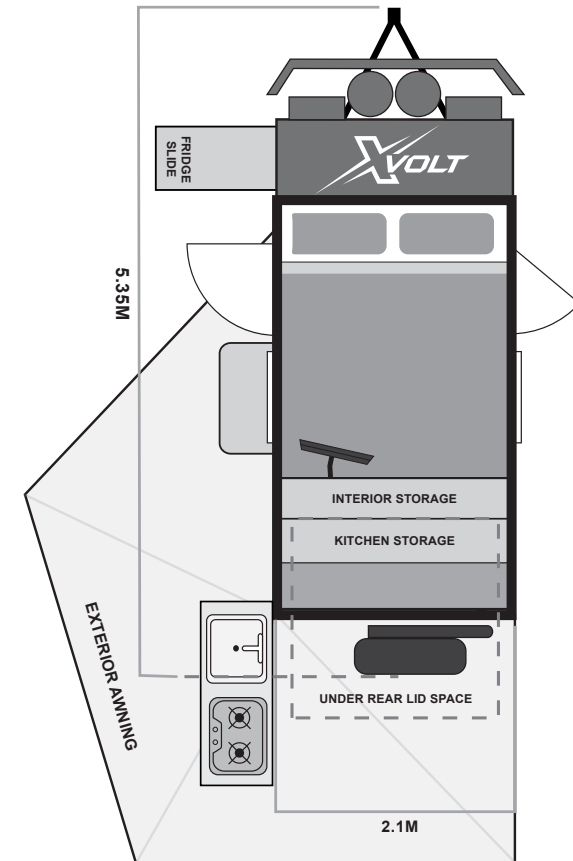

Fibreglass Body	●
Black Heavy Duty Lower Body Coating	●
Dual Locking Entry Door	●
Batwing Wrap Around Side Awning Included	●
Fold Wown Serving/ Picnic bench with Lighting	●
Built in Roof Cargo Rails	●
Roof Mounted Aerial for Stereo & TV	●
Heavy Duty Mesh Stoneguard	●

INTERIOR GENERAL

Multimedia Stereo System & Smart TV	●
Dual Interior Speakers for Stereo	●
Internal & External LED Lighting Throughout	●
Double Size Main Bed	●
Wall Mounted Ventilation Fans	●
Window with Black Out & Fly Screen Panels	●
Built in Diesel Heater with Remote Control	●
Wall Mounter Storage Pouches	●
Additional Roof Mounted Ventilation Fan	●

POWER

REDARC Battery Management System with Solar Reg, Charging, & Bluetooth Controls	●
Anderson Plug Car Connections	●
1 x 150ah Lithium Batteries	●
240V Connection with Multiple GPO Points	●
Multiple 12V Sockets with Dedicated Fridge Sockets	●

CAMPING ACCESSORIES

95L Dual Zone Fridge Freezer	○
2KVA Generator	○

● Standard ○ Optional Upgrades

*Sleeps up to 4 adults with additional rooftop tent.

* Data accurate at time of print, please visit website product listing for more unit specifications & most current information.

** Weights are indicative and subject to change. The build specification will change the weight. Actual weights will be displayed on compliance plates at time of build. Pods only have diesel heater but other models have both Dometic aircon/diesel heaters

SIZE CLOSED - INCLUDES AERIAL
Length 5.35m - Width 2.1m - Height 2.4m

ATM

APPROX.
1900KG

TARE

APPROX.
1100KG

BALL WEIGHT

APPROX.
100KG

CHARGER SYSTEM

REDARC ROGUE
POWER SYSTEM

BATTERY

1 x 150AH
LITHIUM

POWER

240V CONNECTION
INCLUDED

WATER TANKS

2 x 65L CLEAN

HEATING

DIESEL HEATER
INCLUDED

CAPACITY

UP TO
4 ADULTS*

GAS & JERRY HOLDERS

2 x 9KG GAS
2 x 20L JERRY