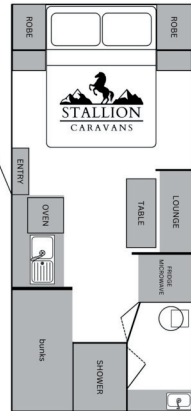

19.6 FT MUSTANG

OFFROAD

SEMI