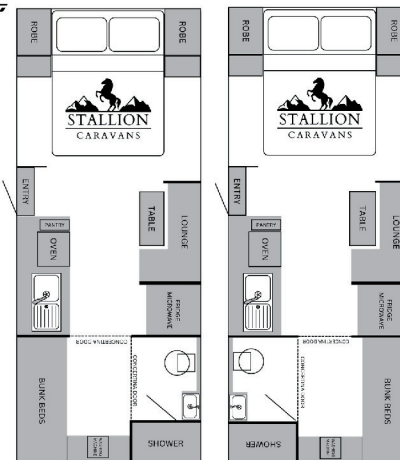

21.8 FT MUSTANG

GOLD

OFFROAD

SEMI