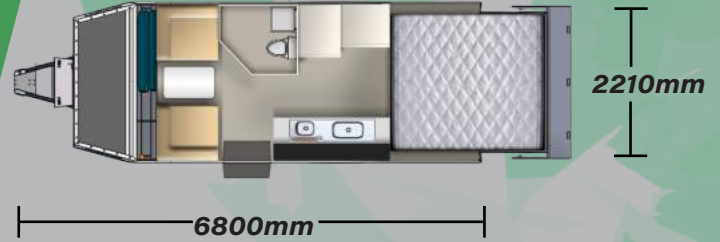

FROST 15LK

LAYOUT:

EXTERIOR:

- Length: 6800mm
- Height: 2580mm
- Width: 2210mm
- Tare Weight: Approx 2300kg
- ATM: 2990kg
- Ball Weight: Approx 200kg
- Chassis Construction: 120*50*3mm Q345B Plus plate reinforcement
- Drawbar Construction: 150*50*3mm Q345B Plus plate reinforcement
- Brake: 12inch Electric brake with hand brake
- Wheels/Tyres : 265/75 R16 Mud Tyre
- Fridge Slide Dimension: 610*977*490mm
- Chassis Coating Hot Dip Galvanised
- Suspension: Independent coil spring Suspension

SLEEPS:

\$: 57990

*Registrations, Dealer and Delivery charges may apply