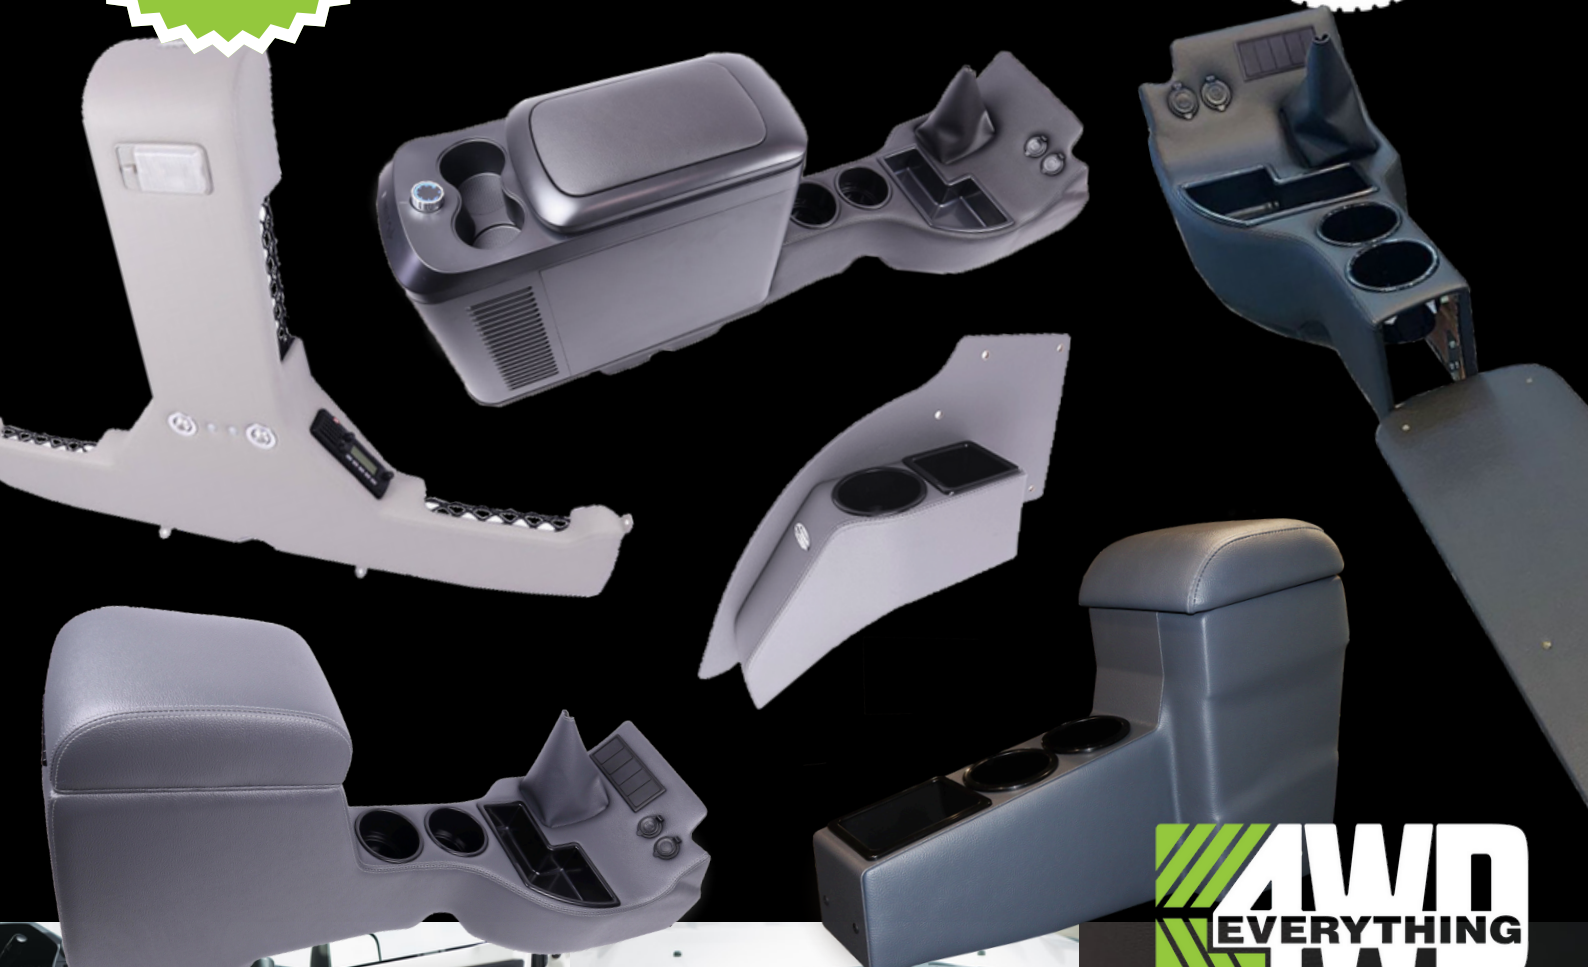

SHOW SPECIAL

10%
OFF

10% OFF ALL DOTI
CONSOLES. ASK OUR
FRIENDLY STAFF FOR
MORE INFORMATION!

AWD
EVERYTHING

SOUND & VISION