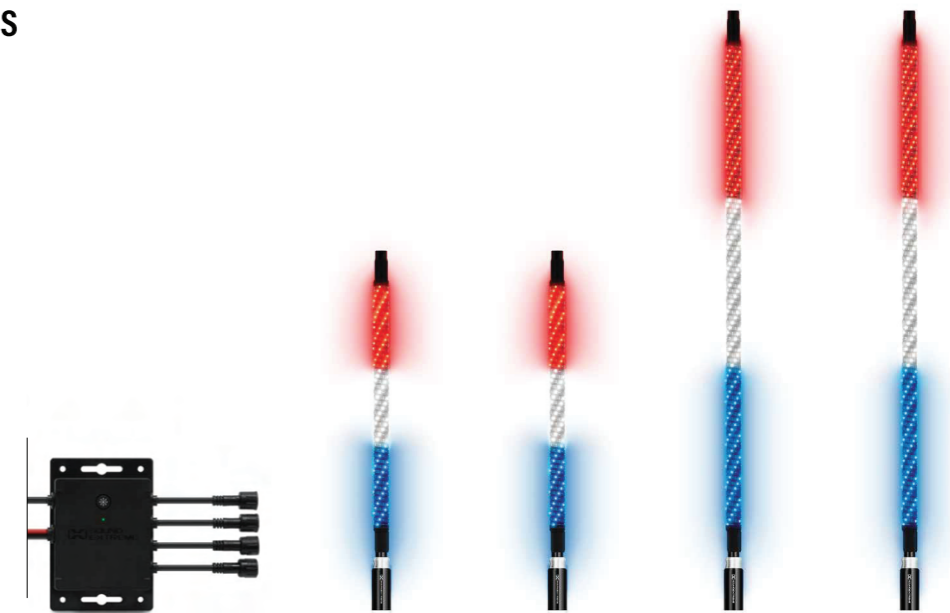

EXTREMESTRIPS - LED STRIPS STANDARD FEATURES

- Vibrant, RGB LED party lights with multiple color and music sync modes; music sync with EcoCast-enabled products only
- Operates with 4-zone LED light controller
- Waterproof, flexible tubes; connects serially for fewer wiring runs
- Easy install
- Fits gas & electric golf cars

SOUNDEXTREME LED LIGHTING

EXTREMEWHIPS - LED RGB LIGHT WHIPS

STANDARD FEATURES

- Vibrant, RGB LED party lights with multiple color and music sync modes
- Operates with 4-zone LED light controller
- Length Options: 2Ft (61cm) and 4Ft (122cm)
- IPX6 Waterproof
- Quick-release, magnetic base