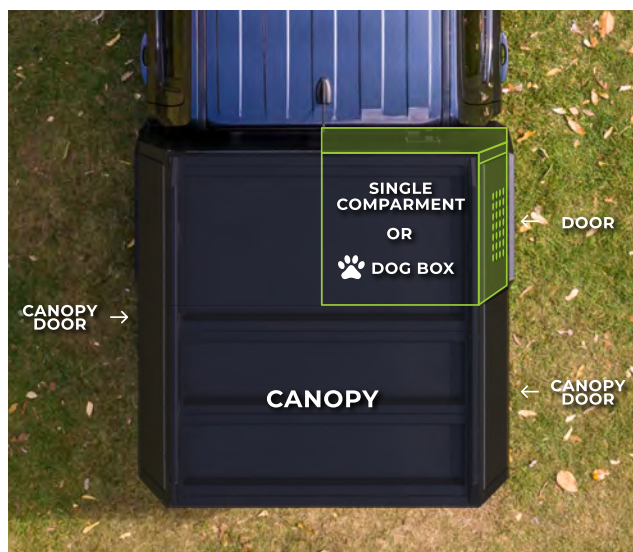

Single Compartment - Passenger Side CHASSIS MOUNT BUILDS ONLY

Option 1

\$14,599

Single Compartment - Driver Side CHASSIS MOUNT BUILDS ONLY

Option 1

\$14,599

Crossdeck Dog/Toolbox

Option 2