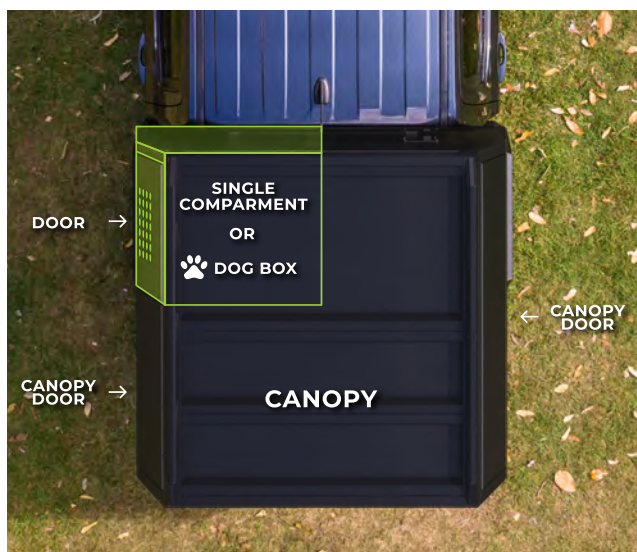

Extra Dog Space or Extra Storage

Available for **XSERIES** Chassis Mount Packages only

With this package, you are empowered to tailor your setup to meet your specific needs. Opt for an extra storage compartment for more space to secure your gear, enlarge your dog box to double its size for added comfort for your canine companions, or select dual individual dog boxes to accommodate multiple pets separately.

Single Compartment - Passenger Side CHASSIS MOUNT BUILDS ONLY

Option 1

$14,599