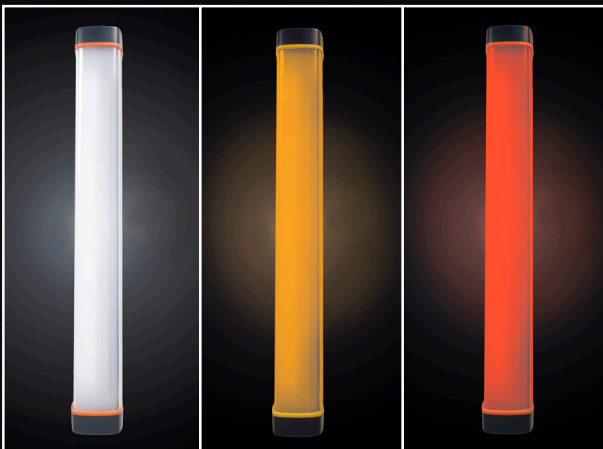

ILLUMINATE THE GREAT OUTDOORS WITH WILDTRAK'S NEW CAMPING LIGHTS

BASE 300 6AH MULTI-LIGHT

FEATURES

- Lithium Battery Capacity: 6000mAh
- Multiple light modes
 - White light, 3%, 50% or 100%
 - Red flashing warning light
 - Amber anti bug light
 - Torch light
- 300 Lumens
- Runtime between 6-100 hours depending on the mode used.
- Can be used as powerbank
- Built-in magnets for mounting
- IP65 Water resistant
- Size: 30cm

SPECIFICATIONS

- Battery Capacity: 22.2Wh/6000mAh
- Brightness: 300 Lumens
- Power: 3W (MAX)
- Input: DC 5V/2.1A
- Output: DC 5V/2.4A
- Dimensions: 35 x 35 x 292mm
- Weight: .425g

NEW

WHITE
LIGHT

AMBER ANTI
BUG LIGHT