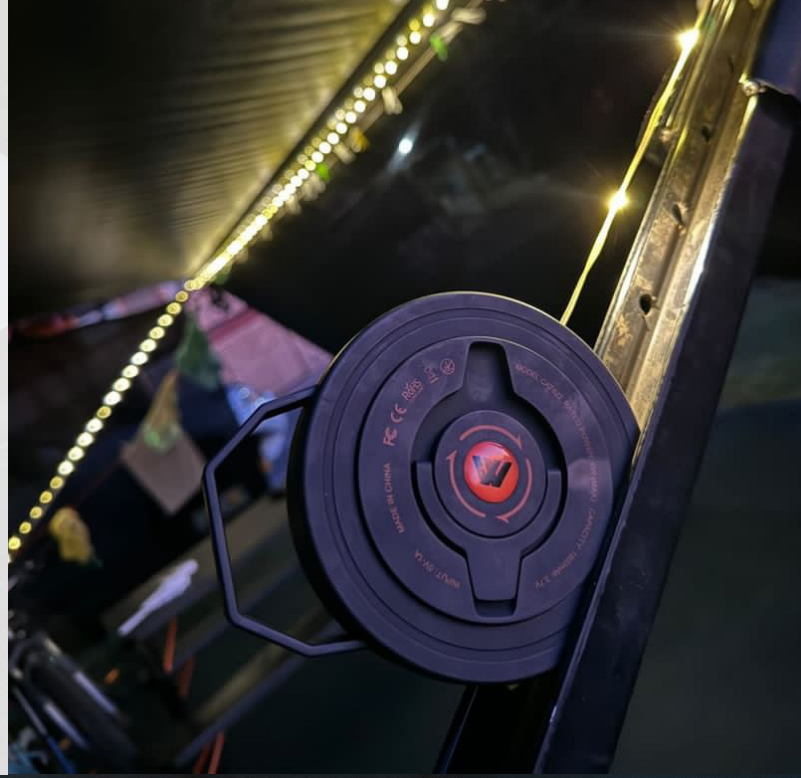

W CHOOSE YOUR ADVENTURE

For further info please contact us at sales@wildtrak.com.au