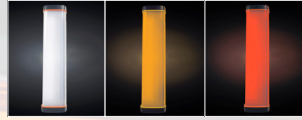

WHITE LIGHT   AMBER ANTI BUG LIGHT   WARNING LIGHT

ITEM CODE:

CA7410

PACKING:

5/20

BARCODE: