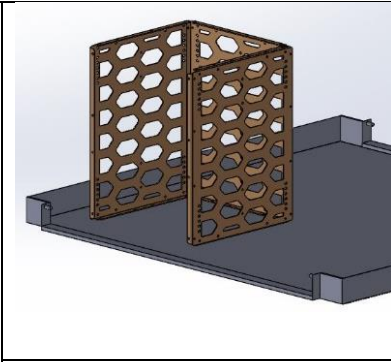

**Fridge Divider**

Fridge divider & top shelf suitable for chest style fridges and slides.

**Size 1** – suits MSA DS40 & Clearview ES-100-Plus

**Size 2** – suits MSA DS45, DS50, DS60 & Clearview ES-150-Plus

**Size 3** – suits MSA DS95 & Clearview ES-220-Plus

Extra panels available to enclose the space behind your fridge.

**Upright Fridge Partition**

Partition protects and provides a secure mounting solution for upright fridges.