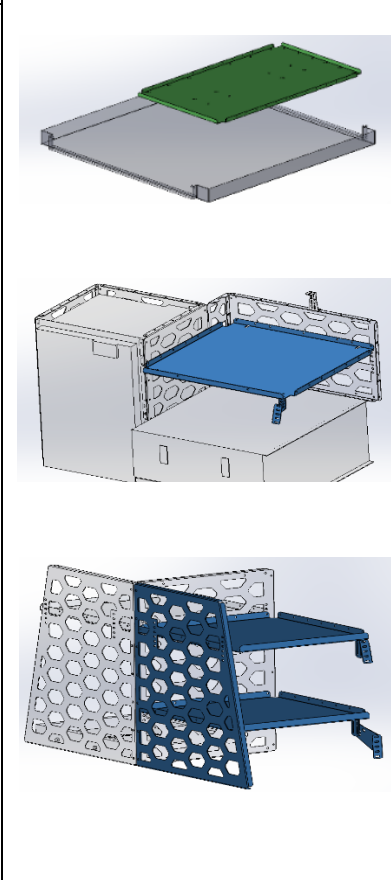

Divider Kits

A variety of panels for organising the space in your canopy efficiently and securely.