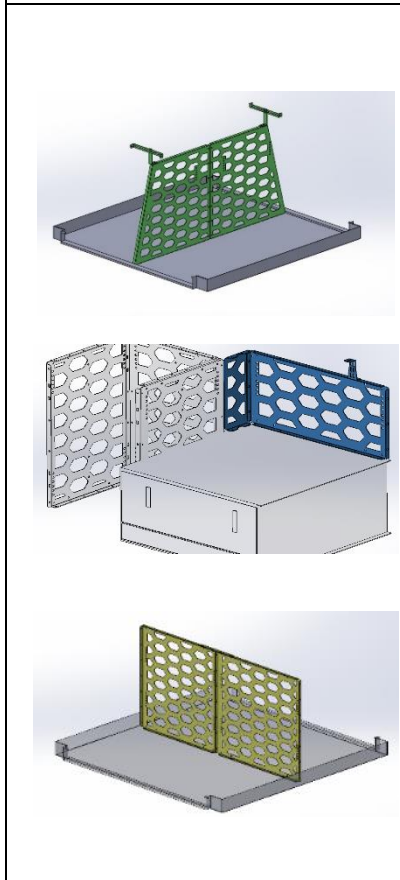

**Fridge Divider**

Fridge divider & top shelf suitable for chest style fridges and slides.

**Size 1** – suits MSA DS40 & Clearview ES-100-Plus

**Size 2** – suits MSA DS45, DS50, DS60 & Clearview ES-150-Plus

**Size 3** – suits MSA DS95 & Clearview ES-220-Plus

Extra panels available to enclose the space behind your fridge.

**Upright Fridge Partition**

Partition protects and provides a secure mounting solution for upright fridges.

**Small** - suits Dometic CRX80 & Bushman DC85X

**Large** - suits Dometic CRX110 & Bushman DC130X

**Shelf Kits**

Shelves can be added to maximise the useful space of the canopy. These can range from full length or width or simply fill in shelves above drawers or behind fridges.