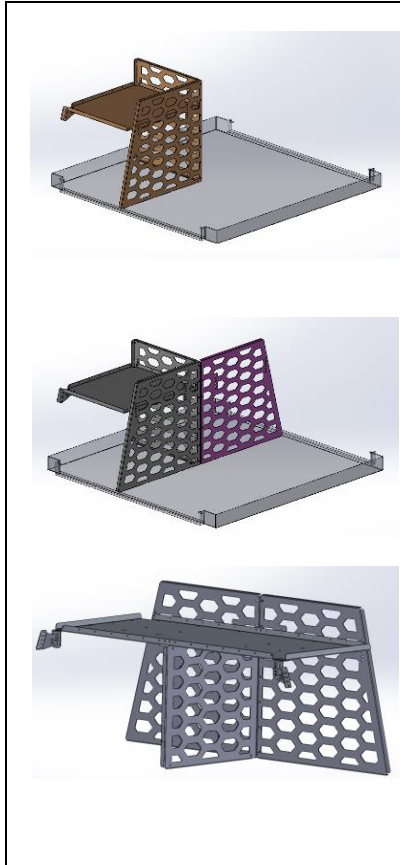

**Fridge Divider**

Fridge divider & top shelf suitable for chest style fridges and slides.

**Size 1** – suits MSA DS40 & Clearview ES-100-Plus

**Size 2** – suits MSA DS45, DS50, DS60 & Clearview ES-150-Plus