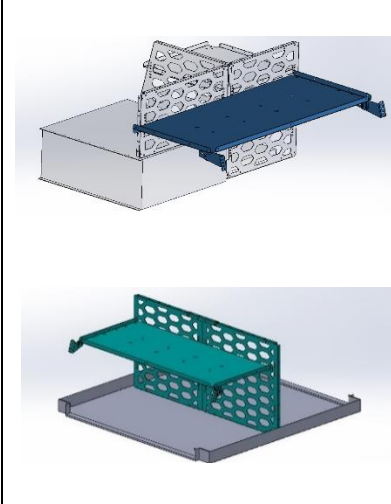

**Fridge Divider**

Fridge divider & top shelf suitable for chest style fridges and slides.

**Size 1** – suits MSA DS40 & Clearview ES-100-Plus

**Size 2** – suits MSA DS45, DS50, DS60 & Clearview ES-150-Plus

**Size 3** – suits MSA DS95 & Clearview ES-220-Plus

Extra panels available to enclose the space behind your fridge.

**Upright Fridge Partition**

Partition protects and provides a secure mounting solution for upright fridges.

**Small** - suits Dometic CRX80 & Bushman DC85X

**Large** - suits Dometic CRX110 & Bushman DC130X

**Shelf Kits**

Shelves can be added to maximise the useful space of the canopy. These can range from full length or width or simply fill in shelves above drawers or behind fridges.