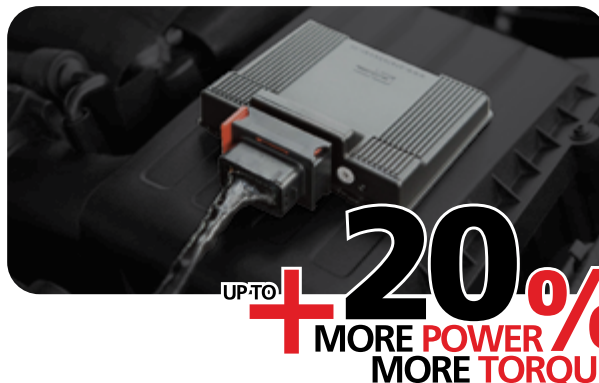

POWER MODULE

The **Direction-Plus™ Power Module** by Steinbauer is a highly advanced, completely programmable electronic computer module that optimises boost pressure, ignition timing, injection characteristics and the control of actuators, **improving the performance** of your vehicle with up to **twenty percent more power and torque**.

With built in safety features that will help **protect your investment while increasing performance**.