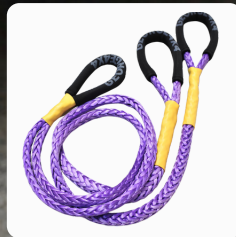

BRIDLE ROPE

KEY FEATURES:

- Length: 3m/3.5m/4m/5m/customised
- Made of UHMWPE Ropes
- Australian made, Australian tested
- UV resistant, waterproof and more durable
- Very light, can float in water
- Take up little space, easy to store
- Soft eye at both ends with protective sleeves
- Breaking data is minimum breaking strength when straight pulling
- Visible colour
- Full sheath and customised eye available in all sizes

BS: 11000kg
11mm

BS: 11000kg
11mm

BS: 11000kg*11mm
with fixed eye at the middle

BS: 18000kg
14mm

BS: 14000kg
13mm

BS: 13200kg
12mm

BS: 9500kg
10mm

BS: 9500kg
10mm

BS: 9500kg*10mm
with hard eye

BS: 18000kg*14mm
fully sheathed

BS: 14000kg*13mm
fully sheathed with hard eye

BS: 9500kg*10mm
fully sheathed