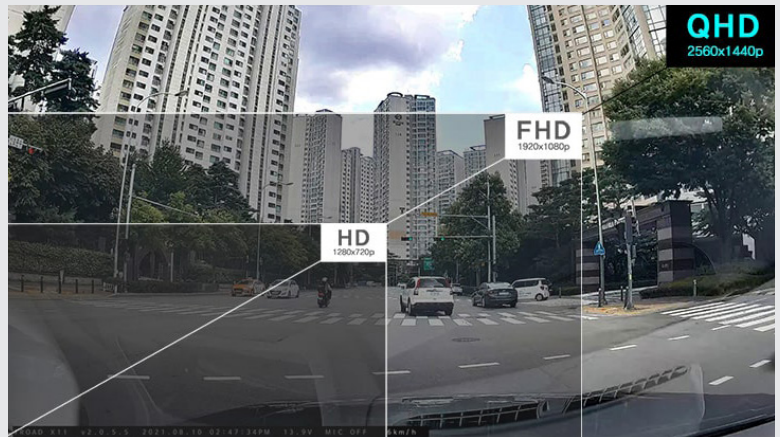

IROAD™

IROAD X30

High performance, QHD, 2ch & 3ch Dash Camera

- 2CH Front (QHD @ 30fps) + External Rear (FHD @ 30fps)
- 3CH Front (QHD @ 30fps) + Internal IR (FHD @ 30fps) + External Rear (FHD @ 30fps)
- Front: QHD SONY Starvis IMX335 Sensor
- External Camera IP69K rated & supplied with 20m cable
- Real HDR (High Dynamic Range)
- 155° Wide angle (front), 140° Wide angle (IR and External)
- X-VISION: Intelligent Night Vision
- ICLOUD
- Mobile App (iOS & Android) / Wi-Fi Function: Live View, Playback, Settings, and Update
- Format Free & Memory Automatic Recovery System
- ADAS (Advanced Driver Assistance Systems) - LDWS, FCWS, FVDW
- SafeGuard: Battery Discharge, High Temperature
- Built-in GPS
- Parking Recording (Motion Detect, Impact Recording, Time Lapse)

 QHD FRONT AND REAR	 SONY STARVIS FRONT AND REAR	 HIGH DYNAMIC RANGE	 ICLOUD	 INTELLIGENT NIGHT X-VISION	 BUILT-IN GPS	 TIME LAPSE	 155° WIDE VIEWING
---	--	---	---	---	---	---	--

QHD 5MP RESOLUTION

The QHD X30 comes with the latest 5-Megapixel resolution image sensor, capturing Quad high definition video. The front and rear Sony Starvis image sensors ensure the best image quality under any light.