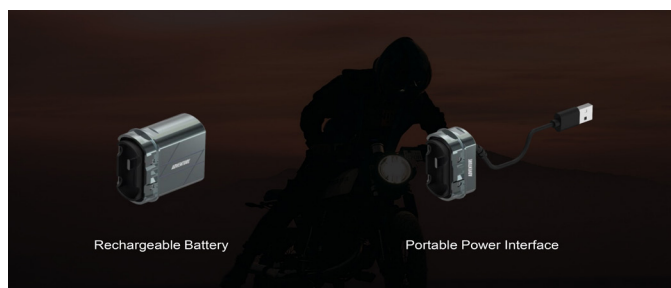

## INNOVV H5

4K Ultra HD, rechargeable Powersports Camera

- Single Channel Powersports Camera
- IP65 Rated – Dustproof and Waterproof
- SONY Image Sensor
- 4K UHD @ 30fps / QHD 1440p @ 60fps
- 120° viewing angle
- Electronic Image Stabilisation (EIS)
- Up to 300minutes recording time
- Battery and included Portable Power Interface
- Helmet Mount and Frame Mount included
- WiFi Connectivity (2.4Ghz) : Live View / Playback / Settings
- Mobile App (iOS & Android)

## Designed for any Environment

The H5 is constructed from the best engineering plastics giving a rugged, yet versatile feel. It is IP65 rated meaning it can stand up to many uses across dirt bikes, ATV's, Mountain Bikes, Marine, and Racing. The H5 is supplied with a Helmet Mount as well as a Frame Mount, giving the user many options.