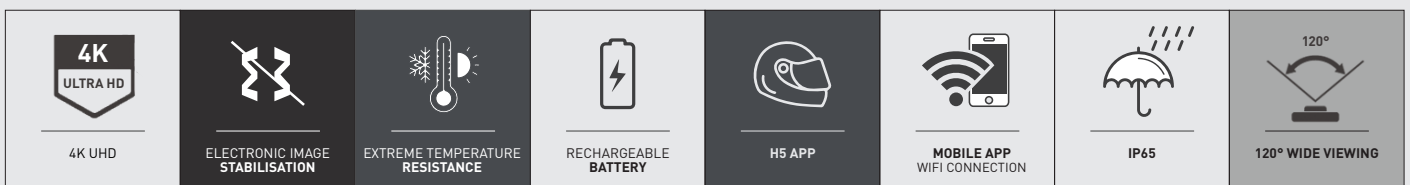

## INNOVV H5

4K Ultra HD, rechargeable Powersports Camera

- Single Channel Powersports Camera
- IP65 Rated – Dustproof and Waterproof
- SONY Image Sensor
- 4K UHD @ 30fps / QHD 1440p @ 60fps
- 120° viewing angle
- Electronic Image Stabilisation (EIS)
- Up to 300minutes recording time
- Battery and included Portable Power Interface
- Helmet Mount and Frame Mount included
- WiFi Connectivity (2.4Ghz) : Live View / Playback / Settings
- Mobile App (iOS & Android)

## Designed for any Environment

The H5 is constructed from the best engineering plastics giving a rugged, yet versatile feel. It is IP65 rated meaning it can stand up to many uses across dirt bikes, ATV's, Mountain Bikes, Marine, and Racing. The H5 is supplied with a Helmet Mount as well as a Frame Mount, giving the user many options.

## Extra Long Battery Life

Up to 5hrs (or 300minutes) of recording time enables the H5 to offer non-stop recording at the highest quality. It also comes with a Portable Power Interface giving you a secondary option if needed.