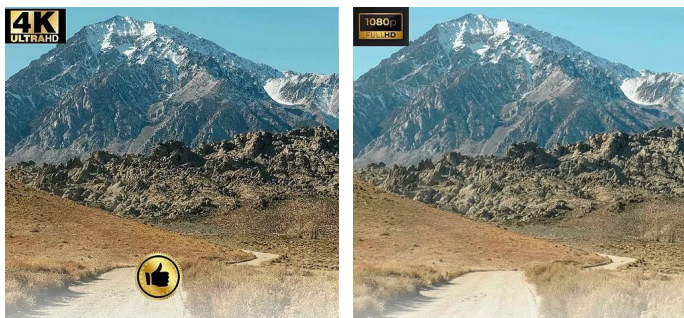

## INNOVV H5

4K Ultra HD, rechargeable Powersports Camera

- Single Channel Powersports Camera
- IP65 Rated – Dustproof and Waterproof
- SONY Image Sensor
- 4K UHD @ 30fps / QHD 1440p @ 60fps
- 120° viewing angle
- Electronic Image Stabilisation (EIS)
- Up to 300minutes recording time
- Battery and included Portable Power Interface
- Helmet Mount and Frame Mount included
- WiFi Connectivity (2.4Ghz) : Live View / Playback / Settings
- Mobile App (iOS & Android)

## Designed for any Environment

The H5 is constructed from the best engineering plastics giving a rugged, yet versatile feel. It is IP65 rated meaning it can stand up to many uses across dirt bikes, ATV's, Mountain Bikes, Marine, and Racing. The H5 is supplied with a Helmet Mount as well as a Frame Mount, giving the user many options.