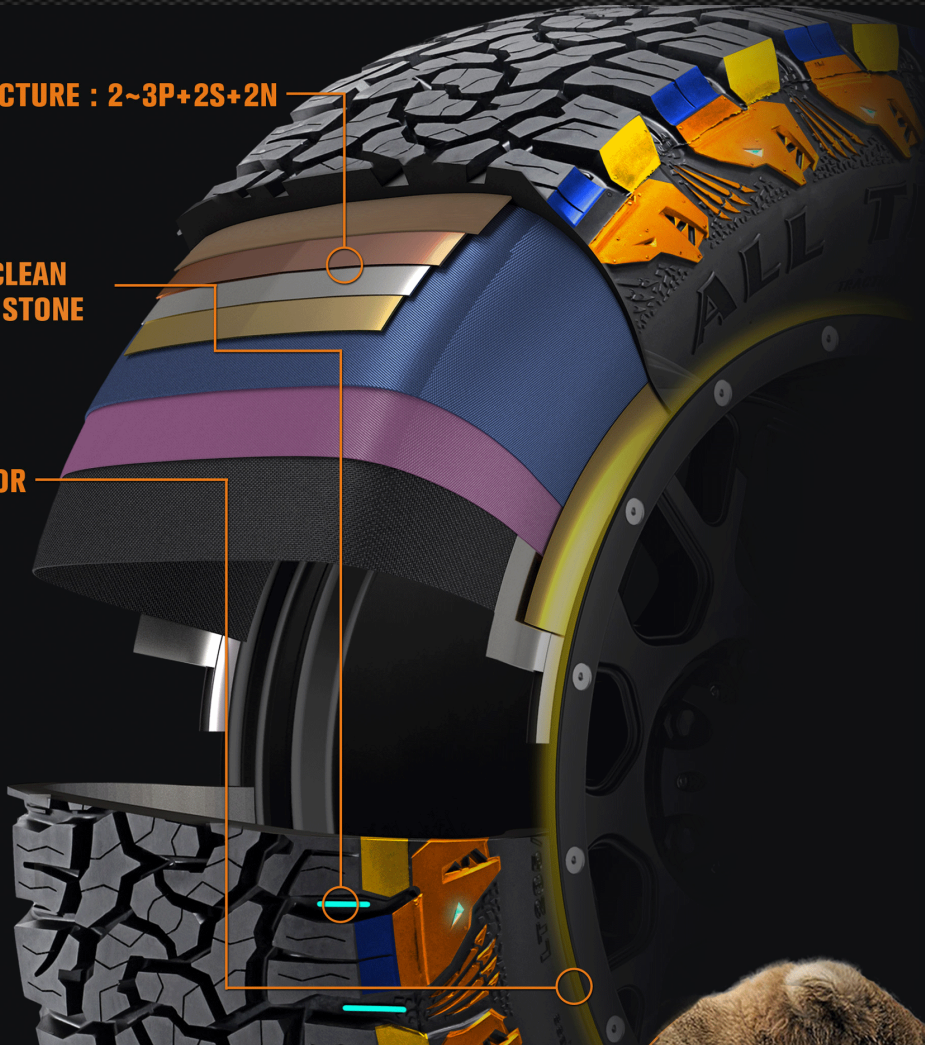

ALL TERRAIN III

4WD PERFORMANCE

CARCASS STRUCTURE : 2~3P+2S+2N

BETTER SELF-CLEAN ABILITY WITH STONE EJECTORLOOK

RIM PROTECTOR

Pattern Size	Load & Speed Rating	Ply	Overall Rating	Section Diameter	Rim Width	Approved Diameter	Rim Width Range (IN.)	
● LT285/75R16	126/123	R	10	TBC	TBC	16		NEW
● LT265/70R17	121/118	S	10	TBC	TBC	17	7.5-8.5	NEW
● LT275/70R17	121/118	S	10	TBC	TBC	17	7.5-8.5	COMING MARCH 2023
● LT285/65R17	121/118	S	10	802	292	17	8-8.5-10	NEW
● LT285/70R17	121/118	S	10	832	292	17	7.5-8.5-9	NEW
● LT285/75R17	121/118	S	10	TBC	TBC	17	7.5-8.5-9	NEW
● LT265/65R18	123/120	S	10	TBC	TBC	18	7.5-8-9.5	NEW
● LT275/65R18	123/120	S	10	TBC	TBC	18	7.5-8-9.5	NEW
● LT285/60R18	122/119	S	10	TBC	TBC	18	8-8.5-10	NEW
● LT285/65R18	125/122	S	10	TBC	TBC	18	8-8.5-10	NEW
● LT295/70R18	129/126	S	10	TBC	TBC	18	8-8.5-10	NEW

AVAILABLE IN ● RED LETTERING ● RAISED WHITE LETTERING (ONLY WHILE STOCK LASTS)

PERFORMANCE RATING

DEALER LOCATOR

NO ROAD. NO PROBLEM.

www.blackbeartyresaustralia.com.au