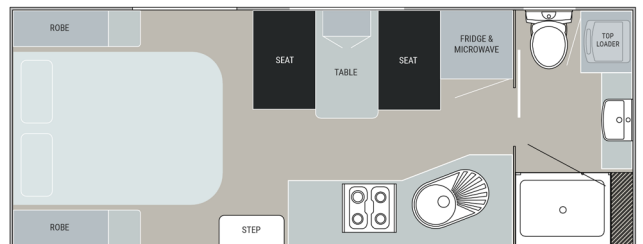

## Features

- Full off-road caravan
- One piece 6" chassis
- Lithium battery power 200 Ah
- 400 watts of solar
- 190 litres of fresh water
- 80 litre grey water
- From 177 litre fridge
- Queen size island beds
- Double and Quad Bunk models available
- Black modern taps and sinks throughout
- Instant hot water
- 4 arm bumper with spare/off-road tyre
- Large separate shower and toilet ensuites
- Cruisemaster DO35 off-road coupling/hitch
- Insulated composite walling
- Cooktop and grill (oven optional)
- Tailored leatherette seating
- 24" smart TV with rotational arm
- Outside TV provision
- Inside/outside radio/DVD stereo system
- Microwave
- BBQ slide & gas bayonet (kitchen optional)
- Washing machine front/top loader
- Choice of colours throughout
- Choice of external walling colours
- Huge selection of value added extra options

# EMINENCE FLOORPLANS

17'6 Rear Door

17'6 Bunk

18'6 Centre Door

19'6 Centre Door

21' Bunk

21'6 Front Bunk

21'6 Rear Club

22' Rear Bunk

23' Rear Club

24' Quad Bunk