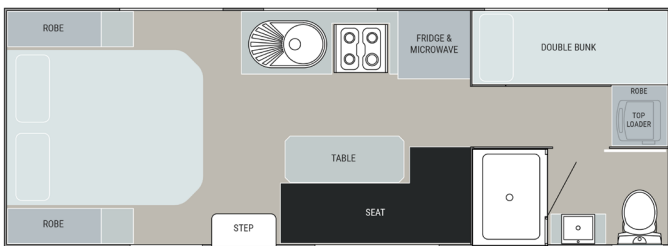

## Features

- Full off-road caravan
- One piece 6" chassis
- Lithium battery power 200 Ah
- 400 watts of solar
- 190 litres of fresh water
- 80 litre grey water
- From 177 litre fridge
- Queen size island beds
- Double and Quad Bunk models available
- Black modern taps and sinks throughout
- Instant hot water
- 4 arm bumper with spare/off-road tyre
- Large separate shower and toilet ensuites
- Cruisemaster DO35 off-road coupling/hitch
- Insulated composite walling
- Cooktop and grill (oven optional)
- Tailored leatherette seating
- 24" smart TV with rotational arm
- Outside TV provision
- Inside/outside radio/DVD stereo system
- Microwave
- BBQ slide & gas bayonet (kitchen optional)
- Washing machine front/top loader
- Choice of colours throughout
- Choice of external walling colours
- Huge selection of value added extra options

# EMINENCE FLOORPLANS

17'6 Rear Door

17'6 Bunk

18'6 Centre Door

19'6 Centre Door

21' Bunk

21'6 Front Bunk

21'6 Rear Club

22' Rear Bunk

23' Rear Club

24' Quad Bunk