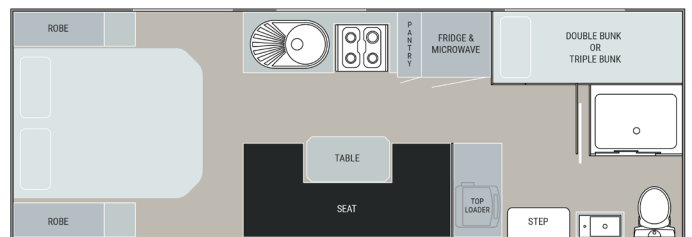

## Features

- Full off-road caravan
- One piece 6" chassis
- Lithium battery power 200 Ah
- 400 watts of solar
- 190 litres of fresh water
- 80 litre grey water
- From 177 litre fridge
- Queen size island beds
- Double and Quad Bunk models available
- Black modern taps and sinks throughout
- Instant hot water
- 4 arm bumper with spare/off-road tyre
- Large separate shower and toilet ensuites
- Cruisemaster DO35 off-road coupling/hitch
- Insulated composite walling
- Cooktop and grill (oven optional)
- Tailored leatherette seating
- 24" smart TV with rotational arm
- Outside TV provision
- Inside/outside radio/DVD stereo system
- Microwave
- BBQ slide & gas bayonet (kitchen optional)
- Washing machine front/top loader
- Choice of colours throughout
- Choice of external walling colours
- Huge selection of value added extra options

# EMINENCE FLOORPLANS

17'6 Rear Door

17'6 Bunk

18'6 Centre Door

19'6 Centre Door

21' Bunk

21'6 Front Bunk

21'6 Rear Club

22' Rear Bunk

23' Rear Club

24' Quad Bunk