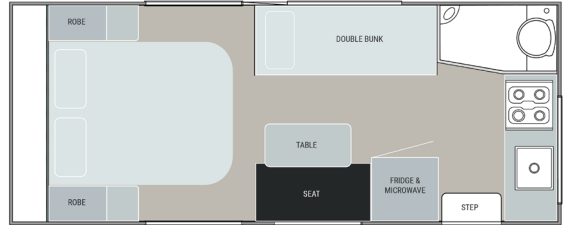

## Features

- Full off-road caravan
- One piece 6" chassis
- Lithium battery power 200 Ah
- 400 watts of solar
- 190 litres of fresh water
- 80 litre grey water
- From 177 litre fridge
- Queen size island beds
- Double and Quad Bunk models available
- Black modern taps and sinks throughout
- Instant hot water
- 4 arm bumper with spare/off-road tyre
- Large separate shower and toilet ensuites
- Cruisemaster DO35 off-road coupling/hitch
- Insulated composite walling
- Cooktop and grill (oven optional)
- Tailored leatherette seating
- 24" smart TV with rotational arm
- Outside TV provision
- Inside/outside radio/DVD stereo system
- Microwave
- BBQ slide & gas bayonet (kitchen optional)
- Washing machine front/top loader
- Choice of colours throughout
- Choice of external walling colours
- Huge selection of value added extra options

# EMINENCE FLOORPLANS

17'6 Rear Door

17'6 Bunk

18'6 Centre Door

19'6 Centre Door

21' Bunk

21'6 Front Bunk

21'6 Rear Club

22' Rear Bunk

23' Rear Club

24' Quad Bunk