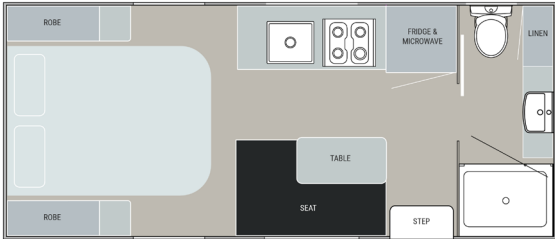

## Features

- Full off-road caravan
- One piece 6" chassis
- Lithium battery power 200 Ah
- 400 watts of solar
- 190 litres of fresh water
- 80 litre grey water
- From 177 litre fridge
- Queen size island beds
- Double and Quad Bunk models available
- Black modern taps and sinks throughout
- Instant hot water
- 4 arm bumper with spare/off-road tyre
- Large separate shower and toilet ensuites
- Cruisemaster DO35 off-road coupling/hitch
- Insulated composite walling
- Cooktop and grill (oven optional)
- Tailored leatherette seating
- 24" smart TV with rotational arm
- Outside TV provision
- Inside/outside radio/DVD stereo system
- Microwave
- BBQ slide & gas bayonet (kitchen optional)
- Washing machine front/top loader
- Choice of colours throughout
- Choice of external walling colours
- Huge selection of value added extra options

# EMINENCE FLOORPLANS

17'6 Rear Door

17'6 Bunk

18'6 Centre Door

19'6 Centre Door

21' Bunk

21'6 Front Bunk

21'6 Rear Club

22' Rear Bunk

23' Rear Club

24' Quad Bunk