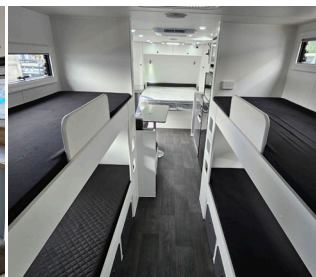

## Features

- Full off-road caravan
- One piece 6" chassis
- Lithium battery power 200 Ah
- 400 watts of solar
- 190 litres of fresh water
- 80 litre grey water
- From 177 litre fridge
- Queen size island beds
- Double and Quad Bunk models available
- Black modern taps and sinks throughout
- Instant hot water
- 4 arm bumper with spare/off-road tyre
- Large separate shower and toilet ensuites
- Cruisemaster DO35 off-road coupling/hitch
- Insulated composite walling
- Cooktop and grill (oven optional)
- Tailored leatherette seating
- 24" smart TV with rotational arm
- Outside TV provision
- Inside/outside radio/DVD stereo system
- Microwave
- BBQ slide & gas bayonet (kitchen optional)
- Washing machine front/top loader
- Choice of colours throughout
- Choice of external walling colours
- Huge selection of value added extra options