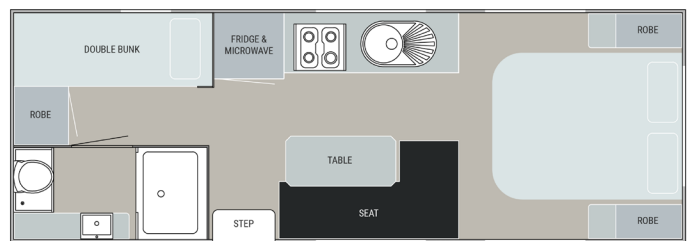

## Features

- Full off-road caravan
- One piece 6" chassis
- Lithium battery power 200 Ah
- 400 watts of solar
- 190 litres of fresh water
- 80 litre grey water
- From 177 litre fridge
- Queen size island beds
- Double and Quad Bunk models available
- Black modern taps and sinks throughout
- Instant hot water
- 4 arm bumper with spare/off-road tyre
- Large separate shower and toilet ensuites
- Cruisemaster DO35 off-road coupling/hitch
- Insulated composite walling
- Cooktop and grill (oven optional)
- Tailored leatherette seating
- 24" smart TV with rotational arm
- Outside TV provision
- Inside/outside radio/DVD stereo system
- Microwave
- BBQ slide & gas bayonet (kitchen optional)
- Washing machine front/top loader
- Choice of colours throughout
- Choice of external walling colours
- Huge selection of value added extra options

# EMINENCE FLOORPLANS

17'6 Rear Door

17'6 Bunk

18'6 Centre Door

19'6 Centre Door

21' Bunk

21'6 Front Bunk

21'6 Rear Club

22' Rear Bunk

23' Rear Club

24' Quad Bunk