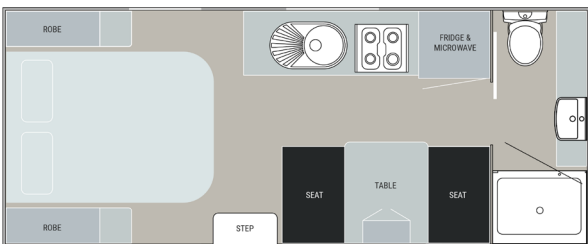

## Features

- Full off-road caravan
- One piece 6" chassis
- Lithium battery power 200 Ah
- 400 watts of solar
- 190 litres of fresh water
- 80 litre grey water
- From 177 litre fridge
- Queen size island beds
- Double and Quad Bunk models available
- Black modern taps and sinks throughout
- Instant hot water
- 4 arm bumper with spare/off-road tyre
- Large separate shower and toilet ensuites
- Cruisemaster DO35 off-road coupling/hitch
- Insulated composite walling
- Cooktop and grill (oven optional)
- Tailored leatherette seating
- 24" smart TV with rotational arm
- Outside TV provision
- Inside/outside radio/DVD stereo system
- Microwave
- BBQ slide & gas bayonet (kitchen optional)
- Washing machine front/top loader
- Choice of colours throughout
- Choice of external walling colours
- Huge selection of value added extra options

# EMINENCE FLOORPLANS

17'6 Rear Door

17'6 Bunk

18'6 Centre Door

19'6 Centre Door

21' Bunk

21'6 Front Bunk

21'6 Rear Club

22' Rear Bunk

23' Rear Club

24' Quad Bunk