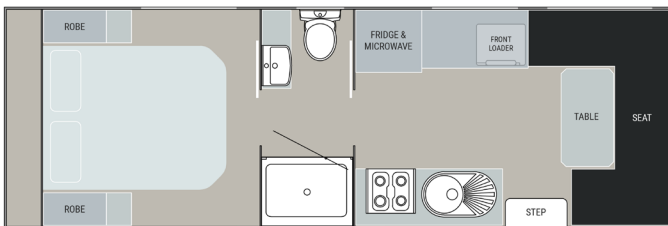

## Features

- Full off-road caravan
- One piece 6" chassis
- Lithium battery power 200 Ah
- 400 watts of solar
- 190 litres of fresh water
- 80 litre grey water
- From 177 litre fridge
- Queen size island beds
- Double and Quad Bunk models available
- Black modern taps and sinks throughout
- Instant hot water
- 4 arm bumper with spare/off-road tyre
- Large separate shower and toilet ensuites
- Cruisemaster DO35 off-road coupling/hitch
- Insulated composite walling
- Cooktop and grill (oven optional)
- Tailored leatherette seating
- 24" smart TV with rotational arm
- Outside TV provision
- Inside/outside radio/DVD stereo system
- Microwave
- BBQ slide & gas bayonet (kitchen optional)
- Washing machine front/top loader
- Choice of colours throughout
- Choice of external walling colours
- Huge selection of value added extra options

# EMINENCE FLOORPLANS

17'6 Rear Door

17'6 Bunk

18'6 Centre Door

19'6 Centre Door

21' Bunk

21'6 Front Bunk

21'6 Rear Club

22' Rear Bunk

23' Rear Club

24' Quad Bunk