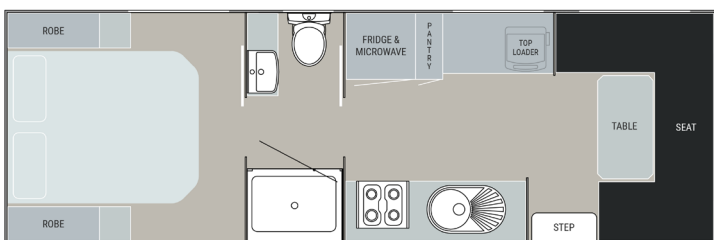

## Features

- Full off-road caravan
- One piece 6" chassis
- Lithium battery power 200 Ah
- 400 watts of solar
- 190 litres of fresh water
- 80 litre grey water
- From 177 litre fridge
- Queen size island beds
- Double and Quad Bunk models available
- Black modern taps and sinks throughout
- Instant hot water
- 4 arm bumper with spare/off-road tyre
- Large separate shower and toilet ensuites
- Cruisemaster DO35 off-road coupling/hitch
- Insulated composite walling
- Cooktop and grill (oven optional)
- Tailored leatherette seating
- 24" smart TV with rotational arm
- Outside TV provision
- Inside/outside radio/DVD stereo system
- Microwave
- BBQ slide & gas bayonet (kitchen optional)
- Washing machine front/top loader
- Choice of colours throughout
- Choice of external walling colours
- Huge selection of value added extra options

# EMINENCE FLOORPLANS

17'6 Rear Door

17'6 Bunk

18'6 Centre Door

19'6 Centre Door

21' Bunk

21'6 Front Bunk

21'6 Rear Club

22' Rear Bunk

23' Rear Club

24' Quad Bunk