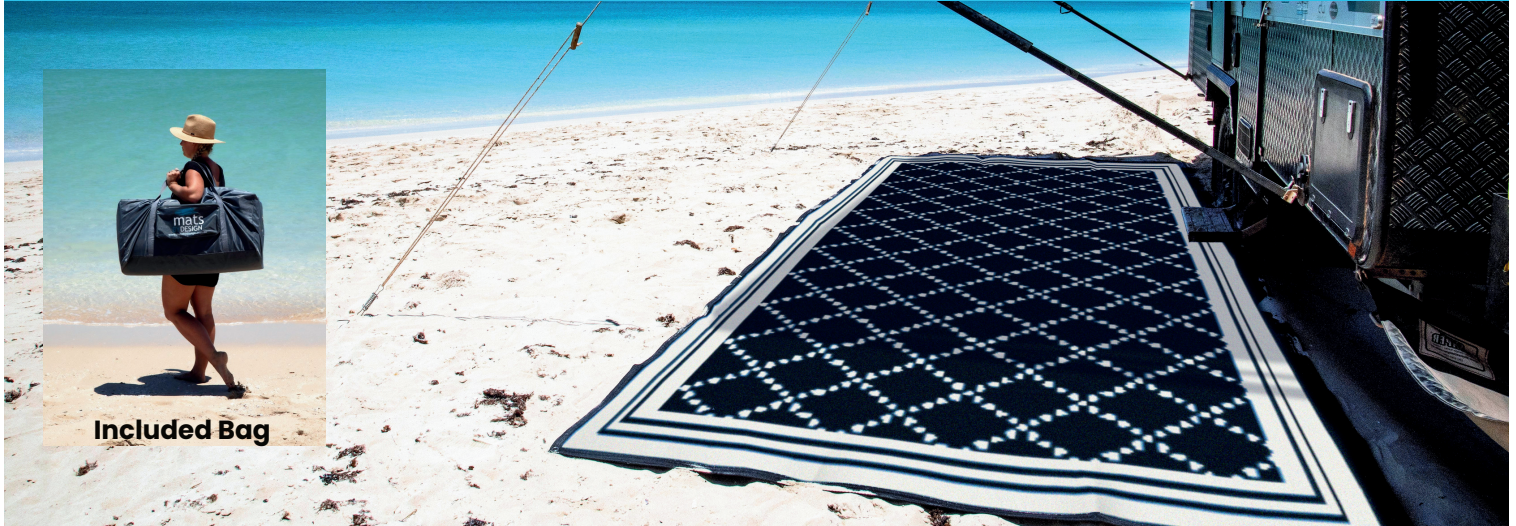

## Everyday Design - Black & Grey

Our Everyday design is our original and most popular design due to its versatility. Whether for your van, camper, home or picnic the Everyday adds a touch of elegance and sophistication. Being reversible, you get two colour choices in the one mat. Choose black with grey one day, grey with black the next, whatever suits your decor and mood simply turn it over.

Our innovative certified recycled plastic is waterproof, stain and mould resistant, plus it is quick drying - You can't beat a Mats By Design mat in wet and muddy conditions. Once it's time to leave, simply fold the mat back up to its compact size and return it to the premium included carry bag. To clean the mats they can be blower vac, broomed or simply hosed off.

## FEATURES

Made from certified recycled plastic

Extra wide double stitched binding

Eyelets for securing to ground

Sand & grass friendly

Reversible design