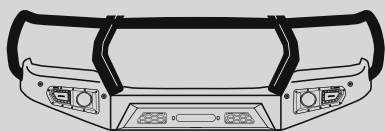

## BULL BAR SPECS

**ERGONOMIC BUMPER**  
follows the natural lines of the 4x4

**REINFORCED LOOP**  
50 mm (diameter)

**DAYTIME RUNNING LIGHTS - DRL**

**LED LIGHT TECHNOLOGY**

**PARKING SENSORS READY**  
compatible with OEM parking sensors