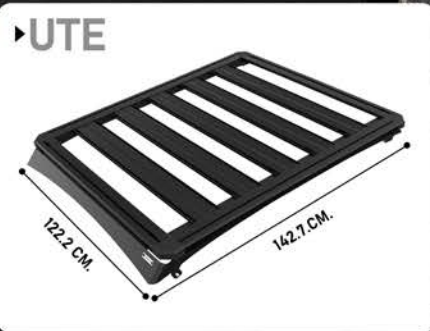

FLAT RACK UTE AND SUV

INFORMATION

| | |
|--------------|-------------------------------|
| MATERIAL | BLACK POWDER ALUMINIUM |
| SIZE | 122.2 X 142.7 X 4.5 CM. (UTE) |
| | 122.2 X 187.6 X 4.5 CM. (SUV) |
| WEIGHT | 26 KG. (UTE) |
| | 35 KG. (SUV) |
| MAXIMUM LOAD | 60 KG. |

- LOW PROFILE AND LIGHT WEIGHT DESIGN
- MADE FROM HIGH QUALITY EXTRUDED ALUMINIUM
- PROVIDE PERSONALISATION AND FLEXILITY FOR EXTRA STORAGE
- MOUNTING CHANNELS ARE AVAILBLE ON BOTH BEAMS AND SIDE RAILS
- WIND DEFLECTOR INCLUDED

ACCESSORIES FLAT RACK UTE & SUV

► SUPPORTS AWNINGS

| SIZE | COLORS |
|-----------|---------------------------------|
| 160 X 250 | SILVER HOUSING, BROWNING CANVAS |
| 160 X 250 | BLACK HOUSING, BLACK CANVAS |
| 200 X 250 | SILVER HOUSING, BROWNING CANVAS |
| 200 X 250 | BLACK HOUSING, BLACK CANVAS |