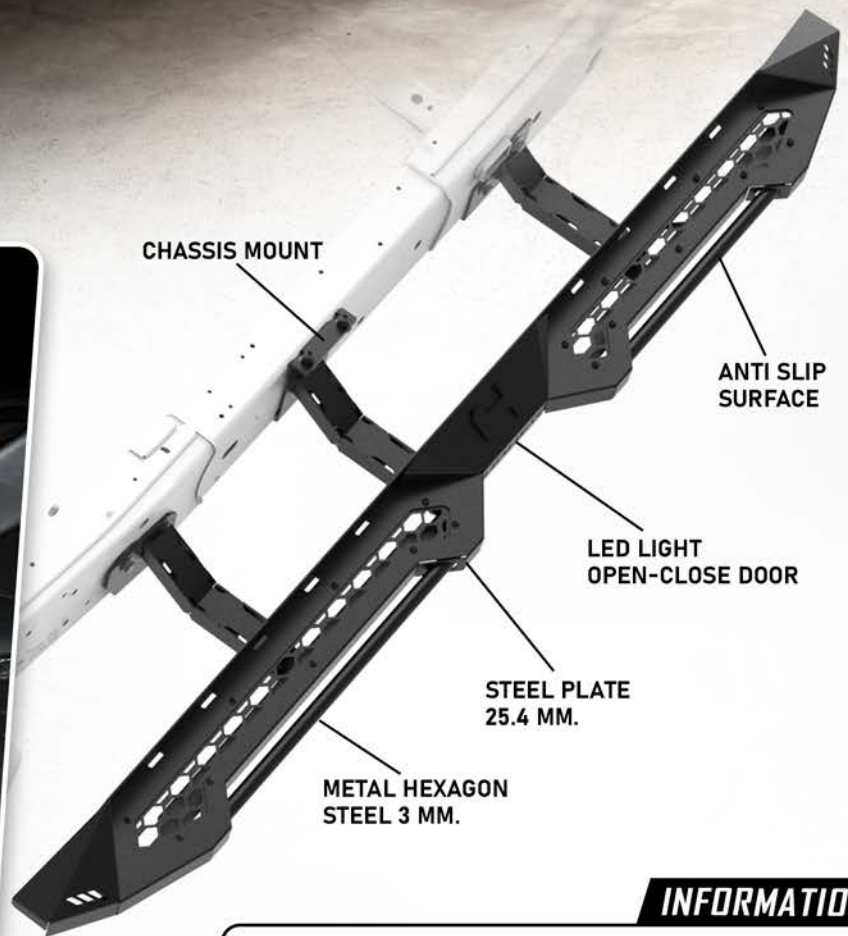

CHASSIS SHADOW SERIES SIDE STEPS

HAMER SIDE STEPS ARE DESIGNED TO PROVIDE EASY ACCESS TO A LIFTED **OFF-ROAD** VEHICLE WHILE OFFERING PROTECTION TO THE VEHICLE'S SIDES AND UNDERCARRIAGE.

**LED LIGHT
OPEN-CLOSE DOOR**

INFORMATION

MATERIAL	3.MM HIGH QUALITY STEEL PLATE AND MOUNTING BRACKET 4 MM. THICK
SIGNAL LIGHT	LED OPEN - CLOSE DOOR

PHONE : 1300 545 554
WEBSITE : WWW.HAMER4X4.COM.AU
EMAIL : SALES@HAMER4X4.COM.AU

FOUNDED IN 1994
HAMER DESIGNS AND MANUFACTURES
PREMIUM 4X4 ACCESSORIES