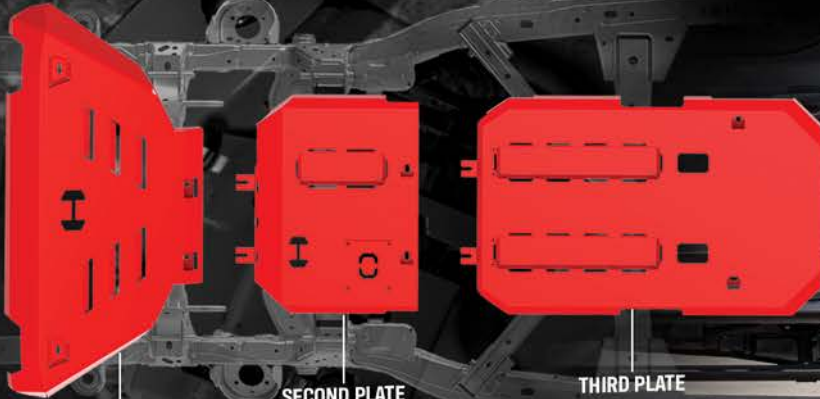

FORTIFY YOUR OFF-ROAD MACHINE WITH AN IMPENETRABLE SHIELD - OUR UNDERBODY PROTECTION IS CRAFTED FROM 3MM. OF UNCOMPROMISING STEEL, DELIVERING UNPARALLELED PROTECTION ON YOUR PATH TO ADVENTURE.

FORGED TO ENDURE GO BEYOND THE LIMITS

BASH PLATE

SECOND PLATE

THIRD PLATE