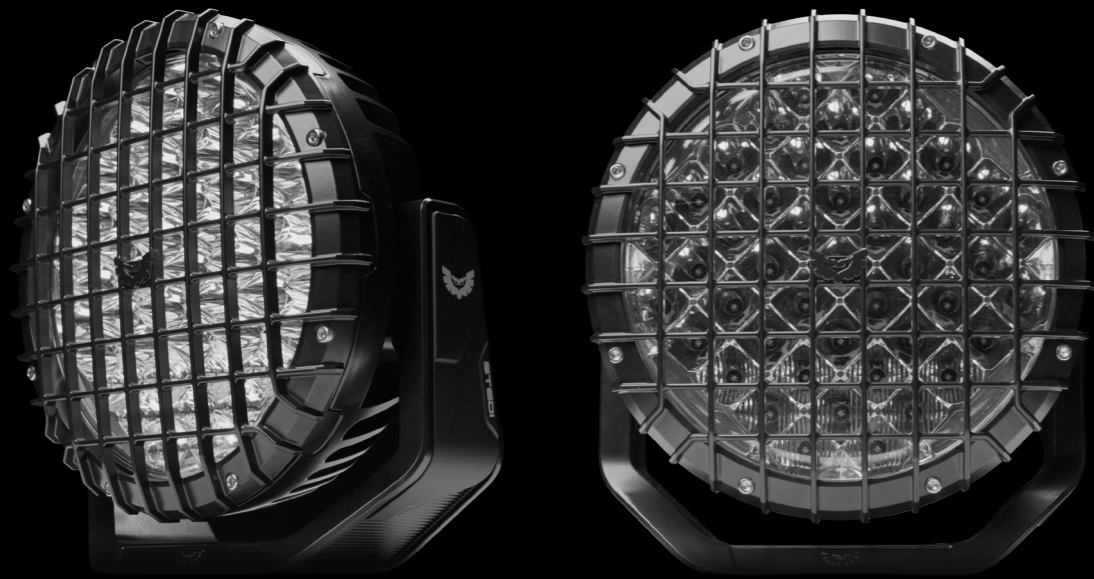

Rugged - Green

Rugged - Blue

Rugged - Red

Rugged - Pink

Rugged - Yellow

Rugged - Bronze

Rugged - Grey

Front View (DRL Option)

Please Note: Above imagery is ONLY shown for design and reference purposes.

CAGED.

The Caged option in the Type-X™ PRO PLUS series is inspired by the rugged, no-nonsense design of military-spec vehicles. With its tough and durable aesthetic, this configuration embodies strength and resilience while ensuring no compromises on performance. Built to stand out and withstand the harshest conditions, the Caged option is ideal for those who demand both utility and bold design from their driving lights.