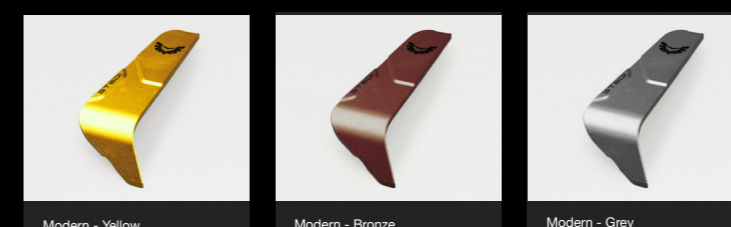

Available in both DRL and non-DRL variants, the Modern option is designed to not only look stunning but also provide superior lighting performance. Whether you're navigating city streets or rugged trails, the Modern configuration delivers reliable performance and cutting-edge style, making it a perfect match for today's driver.

Bezel

Modern

Covers (NON-DRL)

Covers (DRL)

Fascia

Shoulder Trim

Front View (DRL Option)

Please Note: Above imagery is ONLY shown for design and reference purposes.

MODERN RUGGED.

The Modern Rugged option in the Type-X™ PRO PLUS series strikes the perfect balance between timeless design and contemporary innovation. Combining elements of our classic driving lights with the sleek curves and accents of modern styling, this configuration offers a versatile aesthetic that's tough yet refined. Designed to appeal to both fans of the original and those seeking next-generation sophistication, the Modern Rugged option is a true blend of past and future.

This hybrid design is composed of the modern rugged bezel, paired with modern rugged covers and a selection of modern rugged fascia, available in 9 distinct colourways. Additionally, the option to add a variety of shoulder trims