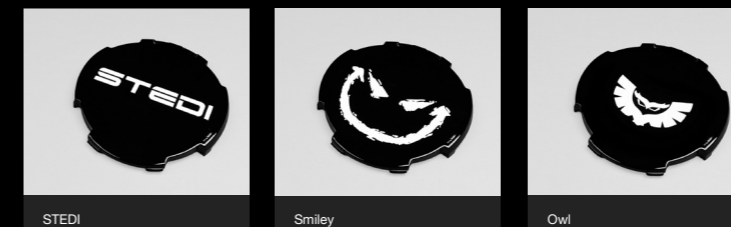

Available in both DRL and non-DRL variants, the Modern option is designed to not only look stunning but also provide superior lighting performance. Whether you're navigating city streets or rugged trails, the Modern configuration delivers reliable performance and cutting-edge style, making it a perfect match for today's driver.

Bezel

Modern

Covers (NON-DRL)

Covers (DRL)

Fascia

Shoulder Trim

Front View (DRL Option)

Please Note: Above imagery is ONLY shown for design and reference purposes.

MODERN RUGGED.

The Modern Rugged option in the Type-X™ PRO PLUS series strikes the perfect balance between timeless design and contemporary innovation. Combining elements of our classic driving lights with the sleek curves and accents of modern styling, this configuration offers a versatile aesthetic that's tough yet refined. Designed to appeal to both fans of the original and those seeking next-generation sophistication, the Modern Rugged option is a true blend of past and future.

This hybrid design is composed of the modern rugged bezel, paired with modern rugged covers and a selection of modern rugged fascia, available in 9 distinct colourways. Additionally, the option to add a variety of shoulder trims