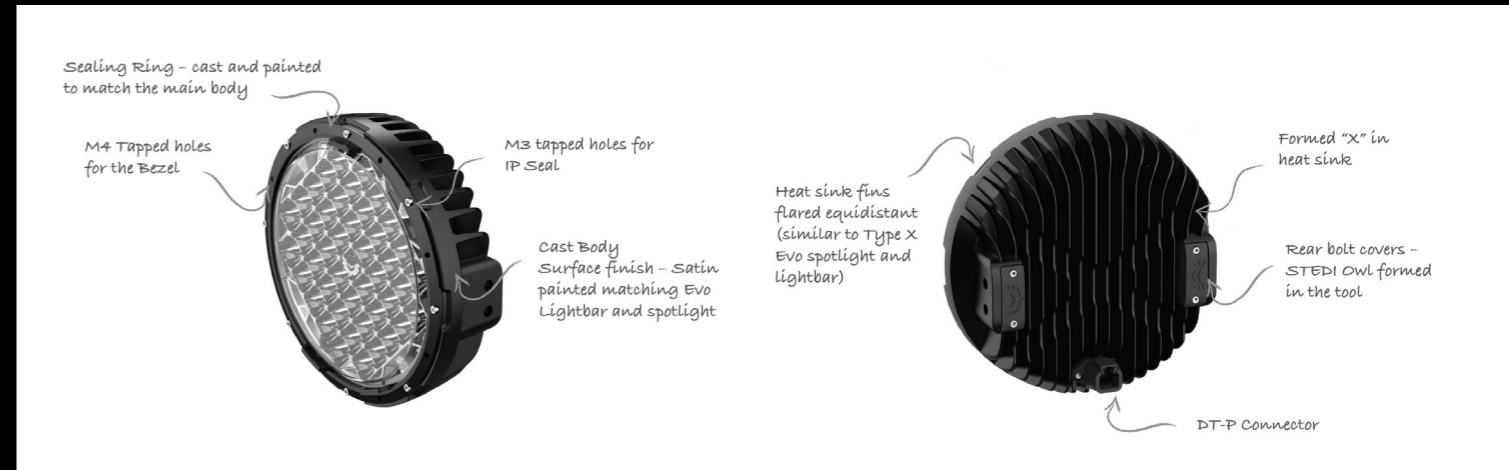

Your Light, Your Way

11

Configurations

24

Contact

Pictured: Type-X™ Pro Plus Rugged Option

Front View Render

Please Note: Above imagery is ONLY shown for design and reference purposes.