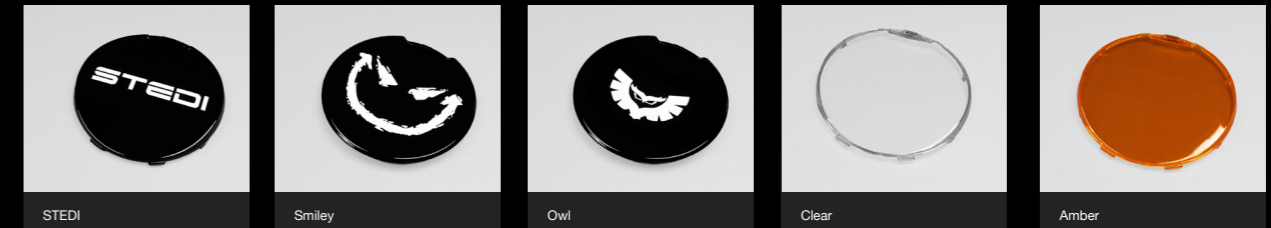

Covers (NON-DRL)