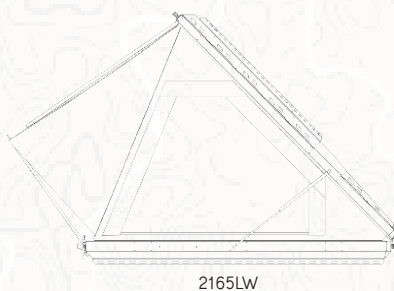

DIMENSIONS & WEIGHTS

Inside Open	2165L x 1315W x 1800H	Roof Load Limit	25kg
Outside Closed	2300L x 1450W x 270H*	RT1 Weight	90kg
*Outside Height Excluding Roof Rails		RT1 Overlander Weight	102kg

INSIDE OPEN