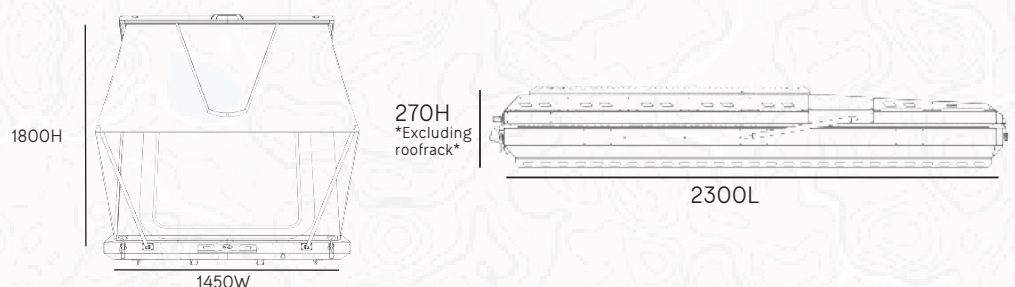

OUTSIDE CLOSED

NOTE: All prices are based on picking up from the Boss Aluminium facility. All Boss authorised dealer pricing will differ to take into account for freight. Please contact your closest Boss authorised dealer for an accurate quote.

BOSSALUMINIUM

+61 3 9729 3092
sales@bossaluminium.com.au
bossaluminium.com.au