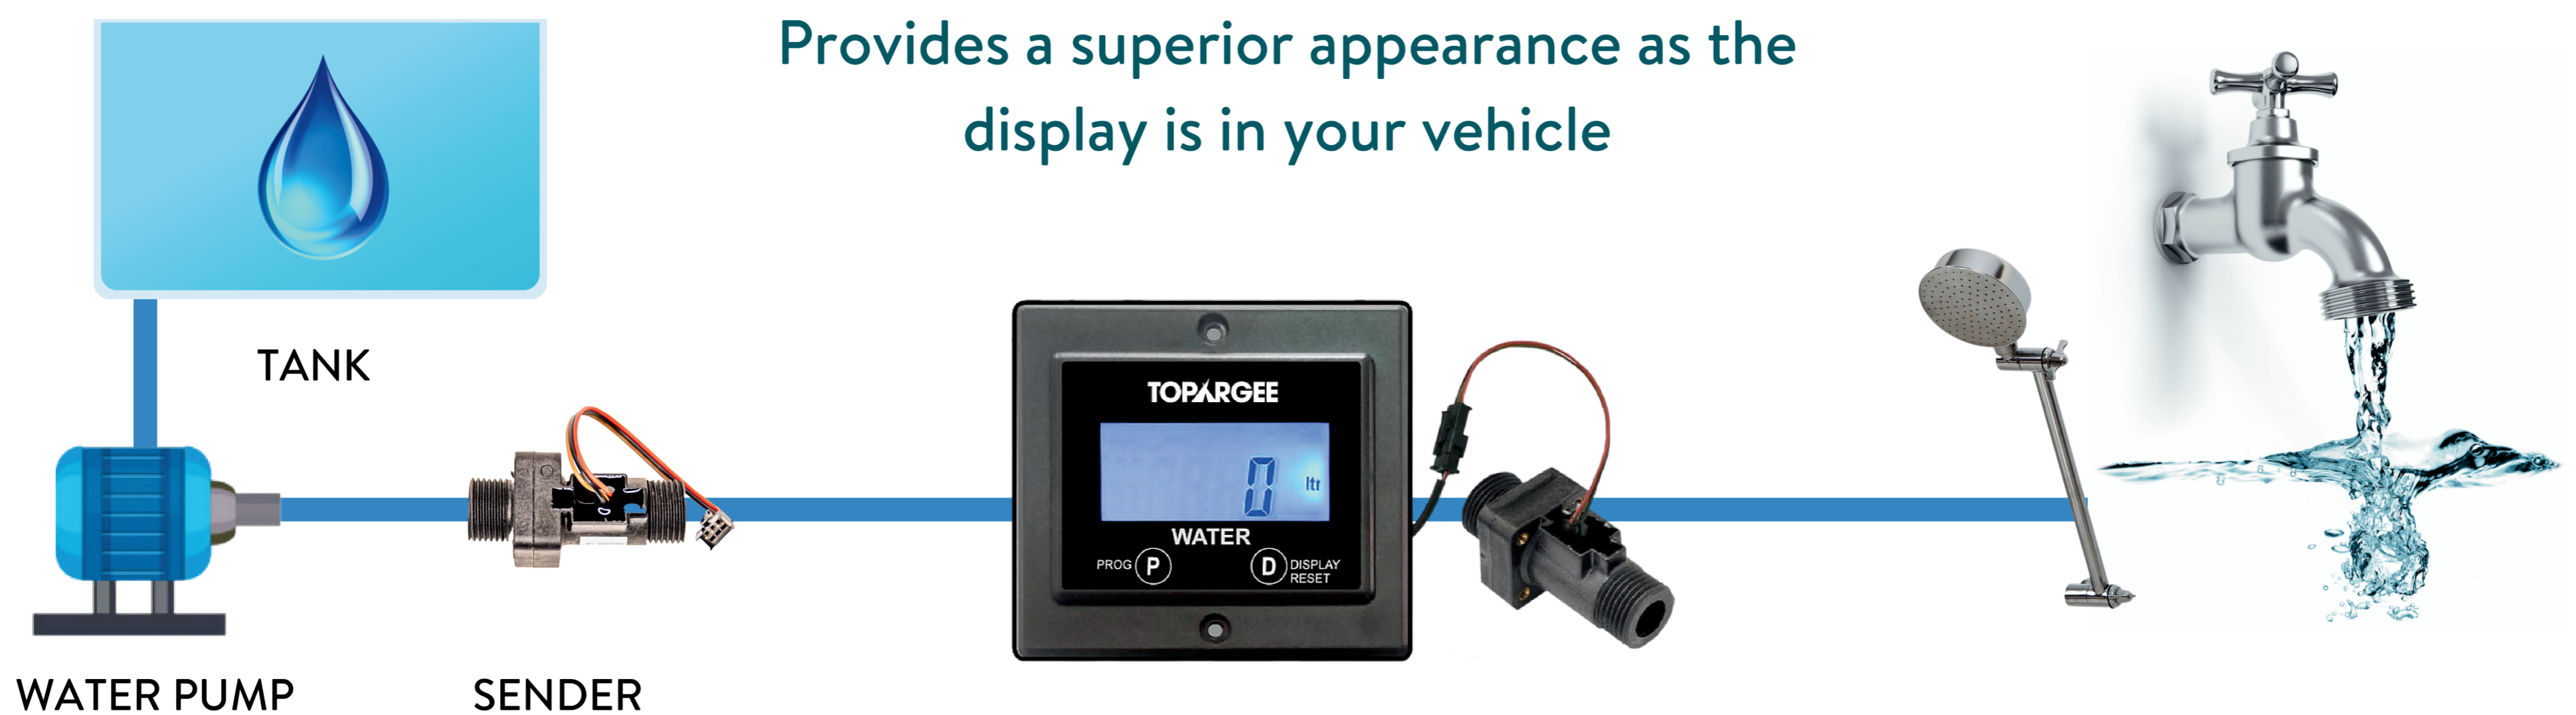

Our three exclusive water tank gauges will count down your water usage by the litre/gallon and are designed to suit your specific needs.

BLUETOOTH WATER TANK GAUGE

Use on your smart phone or tablet as the display

FLUSH MOUNT TANK GAUGE

Provides a superior appearance as the display is in your vehicle

SURFACE MOUNT TANK GAUGE

Suited more to the DIY aftermarket