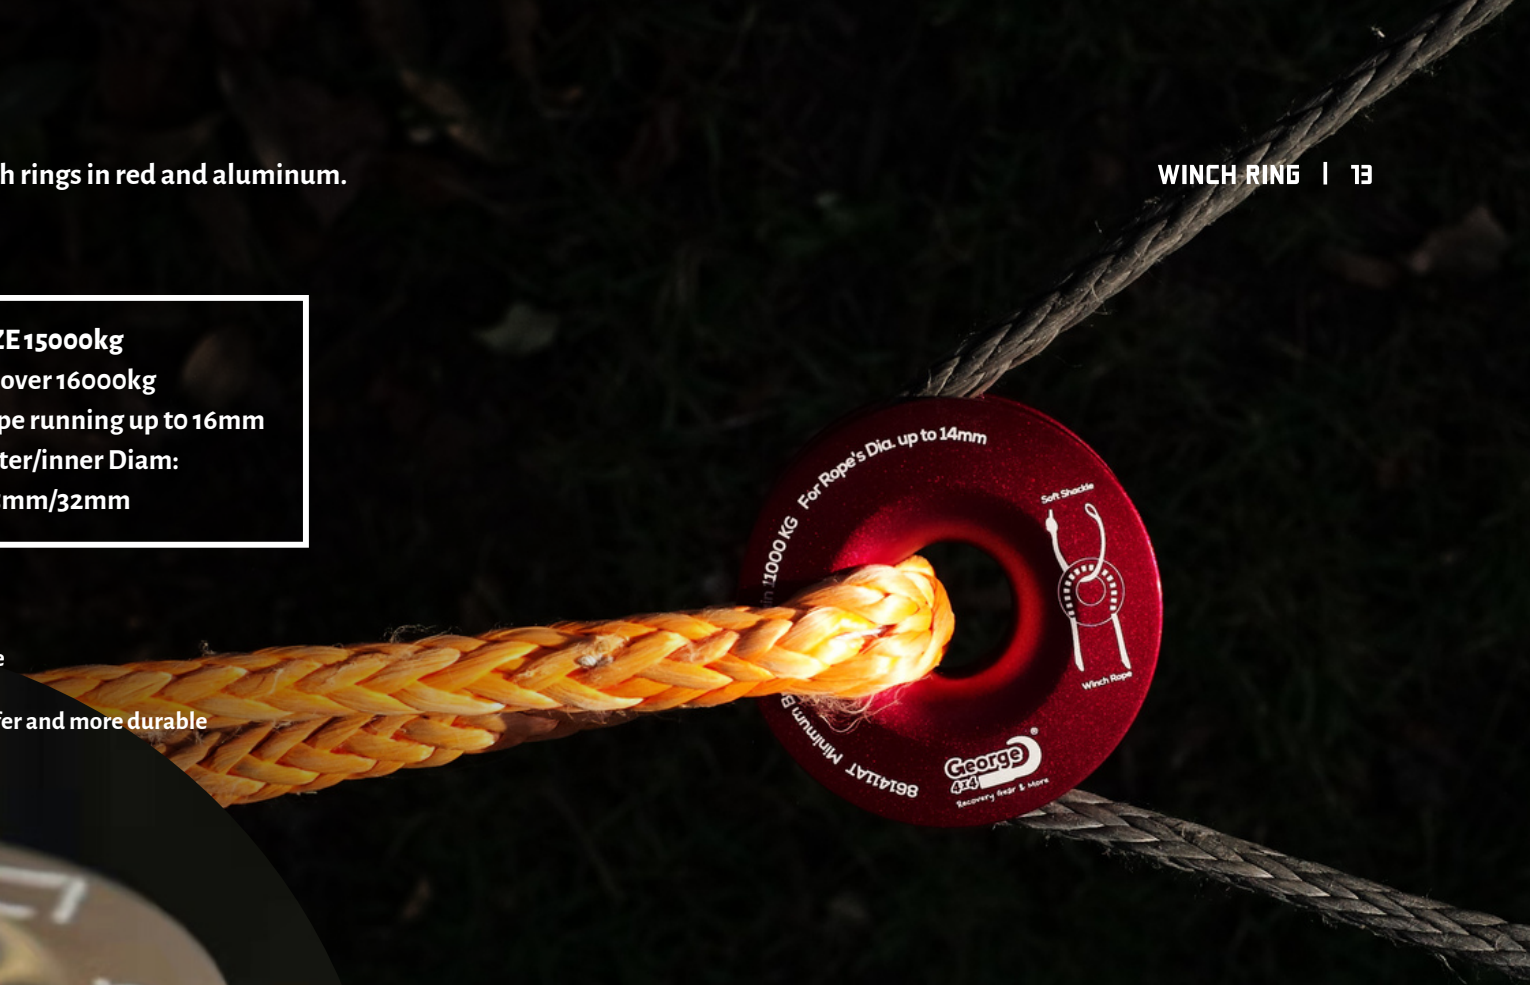

George4x4 offers 11000kg and 15000kg winch rings in red and aluminum.
Premium quality guaranteed.

SIZE 11000kg
BS over 12000kg
Rope running up to 14mm
Outer/inner Diam:
100mm/30mm

SIZE 15000kg
BS over 16000kg
Rope running up to 16mm
Outer/inner Diam:
125mm/32mm

KEY FEATURES:

- New designed with wider groove and curved surface
- Strictly tested in Australia by NATA certified lab
- Solid aluminum machined and polished, lighter, safer and more durable

WINCH RING