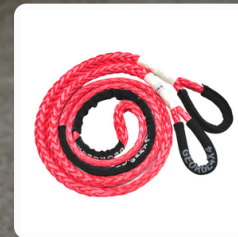

BRIDLE ROPE

KEY FEATURES:

- Length: 3m/3.5m/4m/5m/customised
- Made of UHMWPE Ropes
- Australian made, Australian tested
- UV resistant, waterproof and more durable
- Very light, can float in water
- Take up little space, easy to store
- Soft eye at both ends with protective sleeves
- Breaking data is minimum breaking strength when straight pulling
- Visible colour
- Full sheath and customised eye available in all sizes

BS: 11000kg
11mm

BS: 11000kg
11mm

BS: 11000kg*11mm
with fixed eye at the middle

BS: 18000kg
14mm

BS: 14000kg
13mm

BS: 13200kg
12mm

BS: 9500kg
10mm

BS: 9500kg
10mm

BS: 9500kg*10mm
with hard eye

BS: 18000kg*14mm
fully sheathed

BS: 14000kg*13mm
fully sheathed with hard eye

BS: 9500kg*10mm
fully sheathed