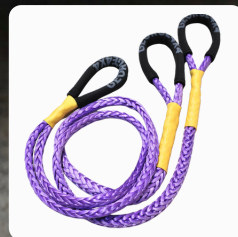

BRIDLE ROPE

KEY FEATURES:

- Length: 3m/3.5m/4m/5m/customised
- Made of UHMWPE Ropes
- Australian made, Australian tested
- UV resistant, waterproof and more durable
- Very light, can float in water
- Take up little space, easy to store
- Soft eye at both ends with protective sleeves
- Breaking data is minimum breaking strength when straight pulling
- Visible colour
- Full sheath and customised eye available in all sizes

BS: 11000kg
11mm

BS: 11000kg
11mm

BS: 11000kg*11mm
with fixed eye at the middle

BS: 18000kg
14mm

BS: 14000kg
13mm

BS: 13200kg
12mm

BS: 9500kg
10mm

BS: 9500kg
10mm

BS: 9500kg*10mm
with hard eye

BS: 18000kg*14mm
fully sheathed

BS: 14000kg*13mm
fully sheathed with hard eye

BS: 9500kg*10mm
fully sheathed