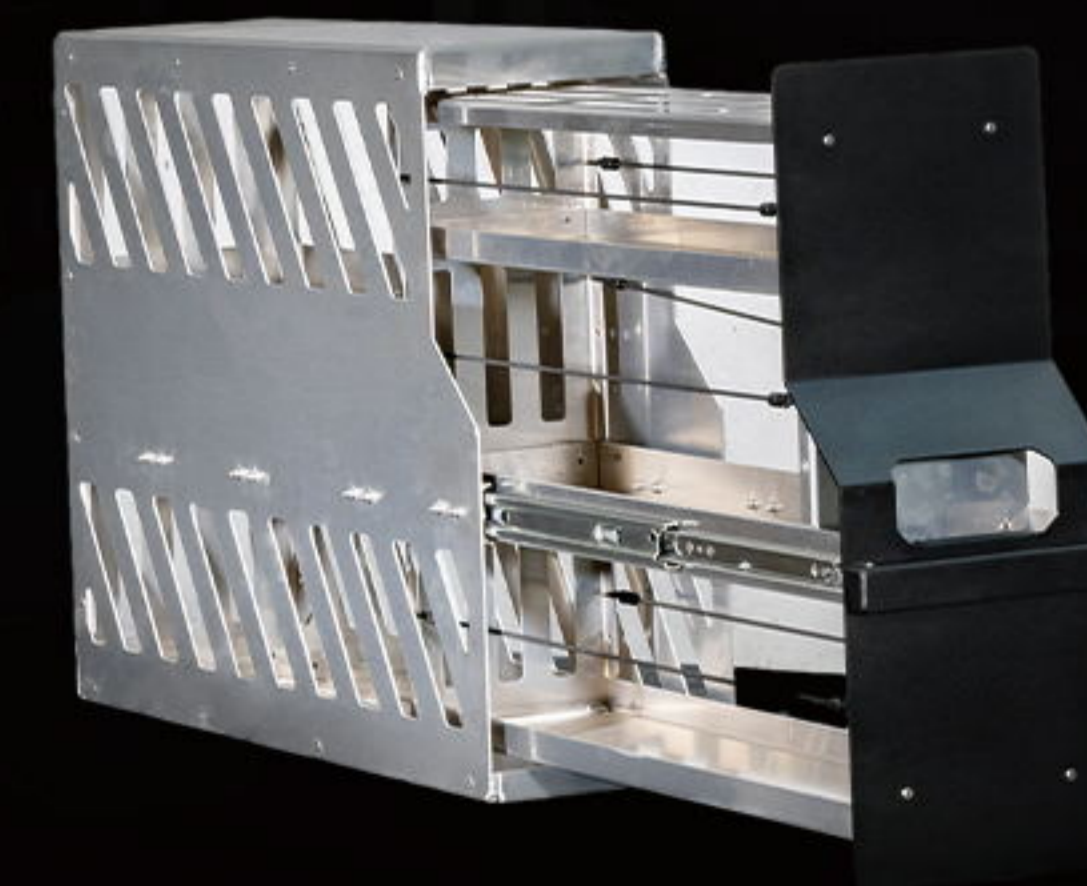

Aluminium
Pantry Slide