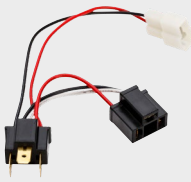

VISIT
BUSHRANGER.COM.AU
TO VIEW ALL OF OUR
ACCESSORY MODELS AND
SIZES.