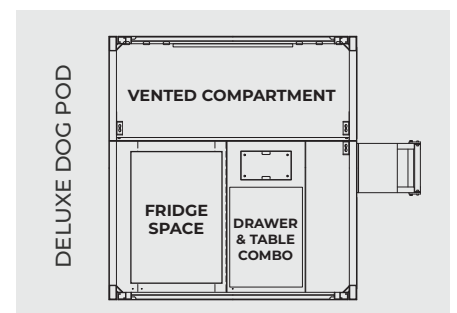

← FRONT OF VEHICLE