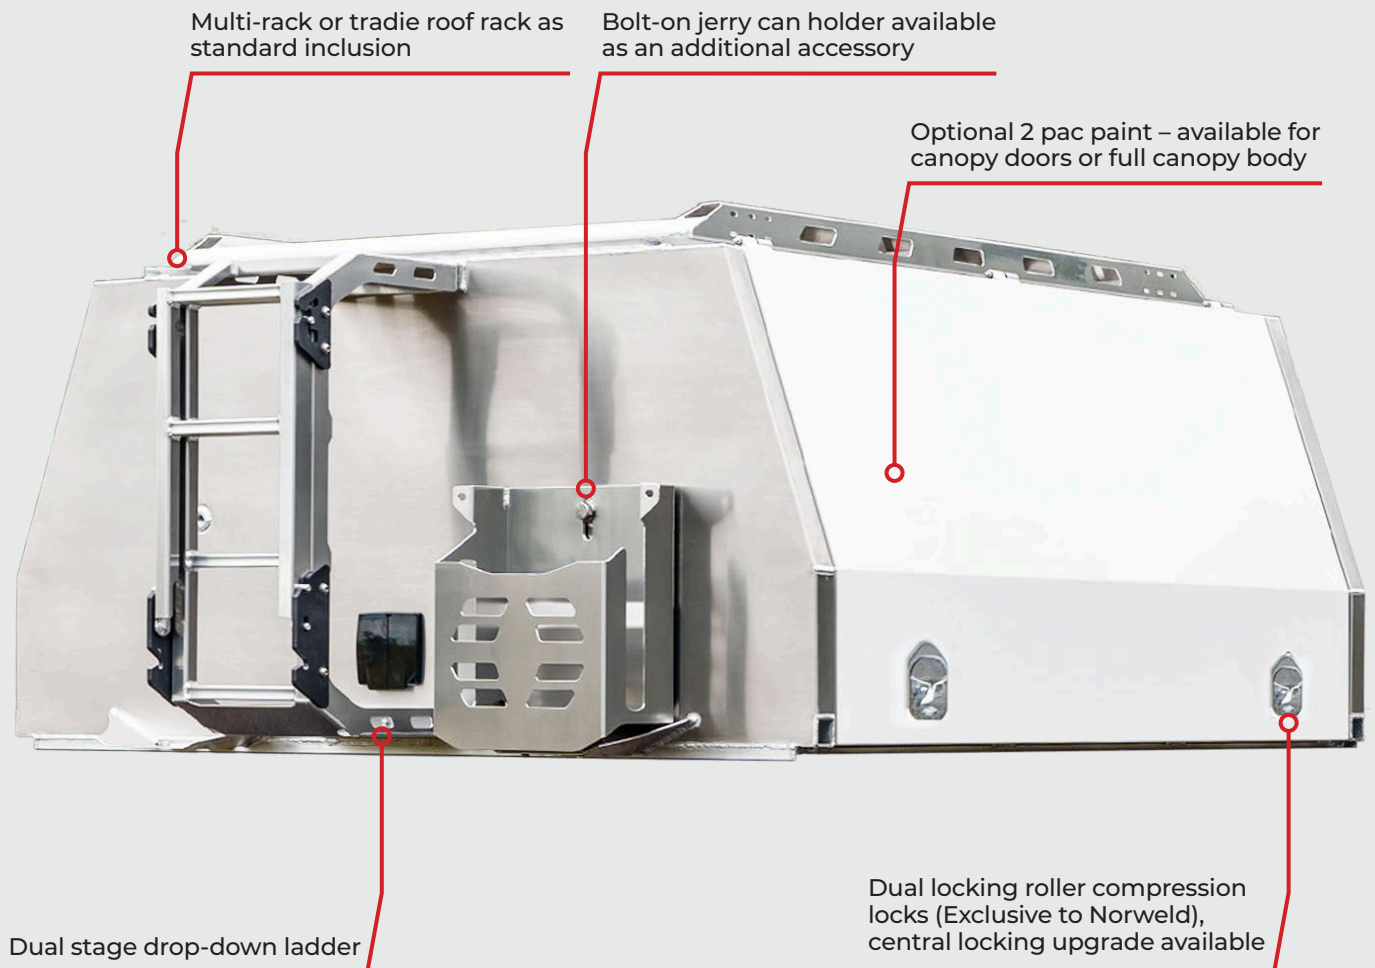

All Norweld canopies feature:

- Internal tie down points
- Blank wiring panel or choose from one of our wiring packages
- Heavy duty rubber mat
- Water and dust resistant
- Transferable between most vehicles makes and models, allowing you to keep your canopy when upgrading to your next vehicle
- Lifetime warranty on all workmanship

Norweld offers tray and canopy packages to suit:

- Toyota LandCruiser 79
- Toyota HiLux
- Ford Ranger
- Mazda BT-50
- Isuzu D-Max
- Volkswagen Amarok
- Holden Colorado
- Nissan Navara
- Full-size vehicles
- Chassis Extensions