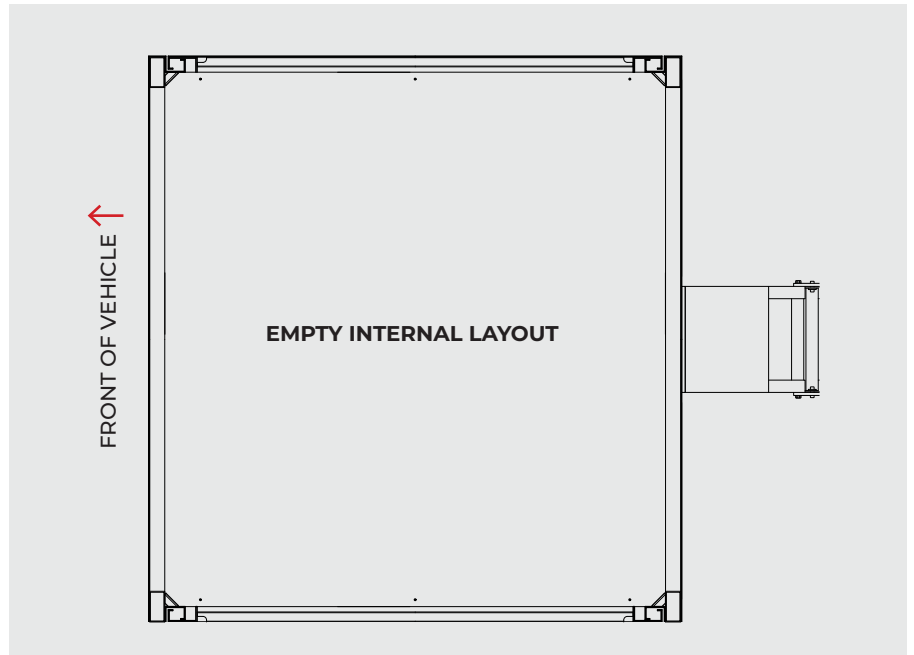

BASIC 2 DOOR CANOPY

Empty internal layout.

WATER AND DUST RESISTANT

Canopy doors designed with gutter system and rubber seal ensure dust and water resistance. All Norweld products are built strong and durable to handle tough conditions and come with a lifetime warranty on all workmanship.

BASIC CANOPY LENGTHS (MM)	1500	1740	1900*	2040	2200
DUAL CAB Deck Length: 1740mm	●	●			
EXTRA CAB Deck Length: 2040mm	●	●		●	
SINGLE CAB Deck Length: 2200mm	●	●	LandCruiser 79 Only	●	●
LANDCRUISER 79 WITH 300MM EXTENSION Deck Length: 1900mm	●	●	●		
FULL-SIZE VEHICLES Deck Length: 1900mm		●	●		●
FULL-SIZE VEHICLES Deck Length: 2200mm		●	●		●

*Norweld does not fit the 1900mm full length canopy to a Toyota LandCruiser 79 with 300mm extension unless it has received the JMACX 4495 GVM upgrade.