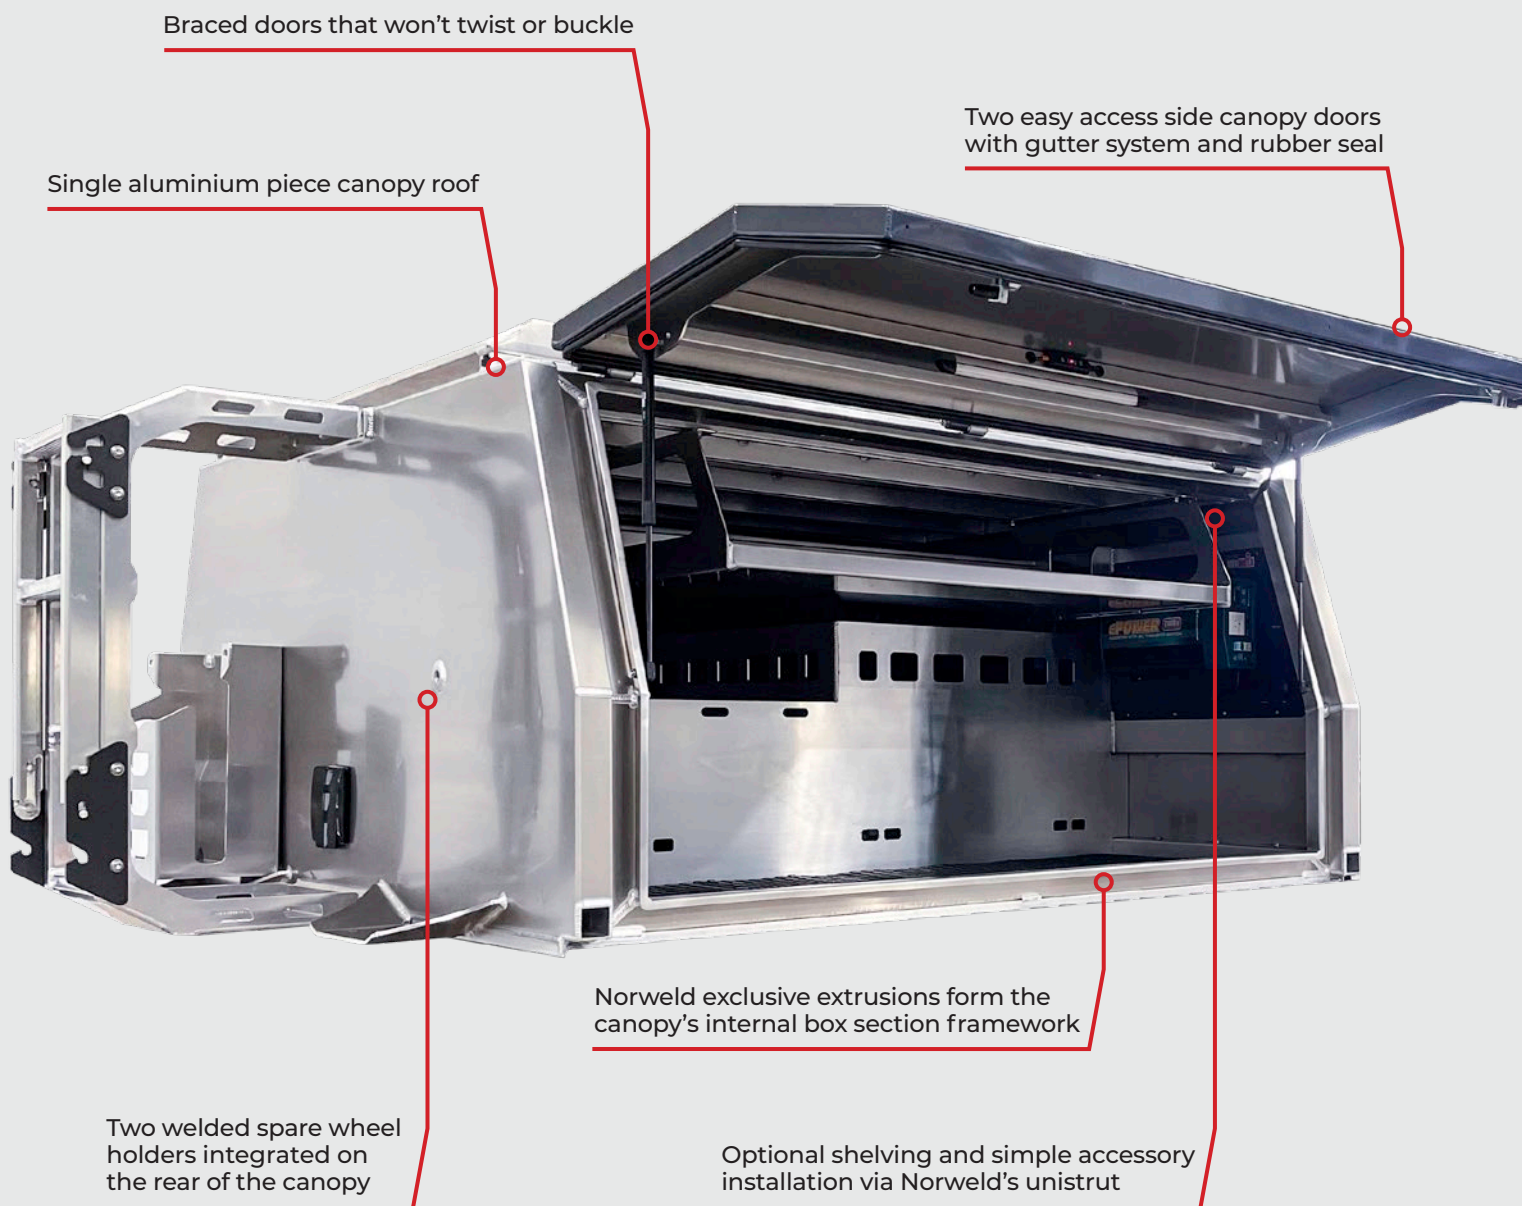

CANOPIES INCLUDED FEATURES

Our ute canopies have been designed, engineered and refined for over 50 years to bring you the very best quality you can rely on when it matters most. As part of that commitment to quality, Norweld canopies are exclusively made for Norweld ute trays and canopy bases.

With precision CNC-cut and fully welded aluminium construction, our ute canopies deliver a lightweight build and are backed with a lifetime warranty on all workmanship.