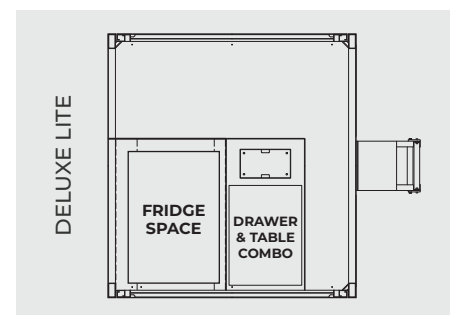

← FRONT OF VEHICLE