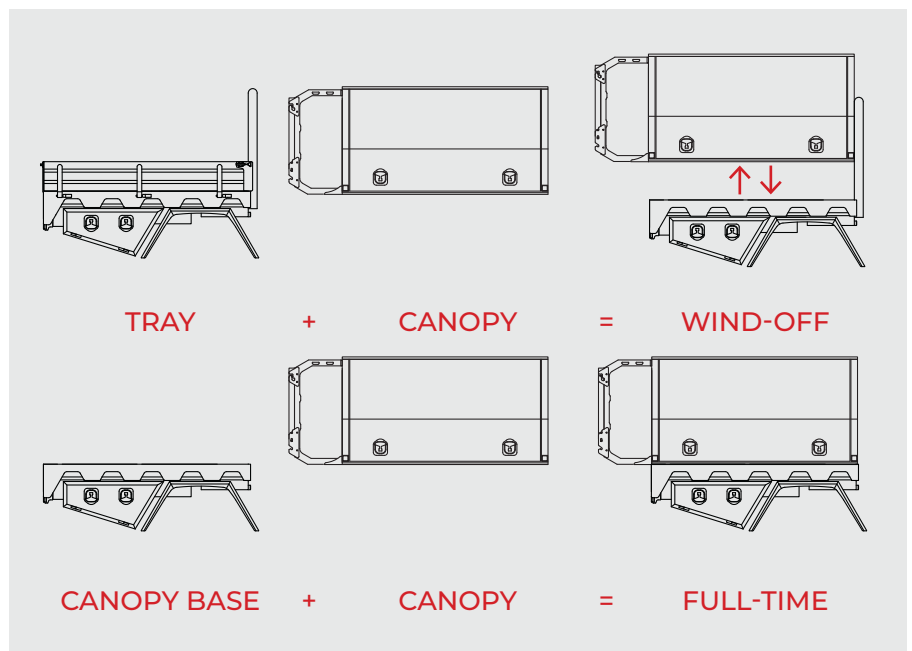

1. FULL-TIME OR WIND-OFF

As part of our commitment to quality, Norweld canopies are built exclusively to suit our range of trays and canopy bases.

WIND-OFF CANOPY

This Norweld tray and canopy system allows you to remove your canopy and utilise the deck space of your Norweld Tray with 76mm mandrel bent tube headboard.

FULL-TIME CANOPY

Norweld full-time canopy bases retain full features of our trays, including rear trundle drawer, under tray poly water tank and toolboxes, without the tube headboard.

2. BASE DECK LENGTH & VEHICLE SIZE