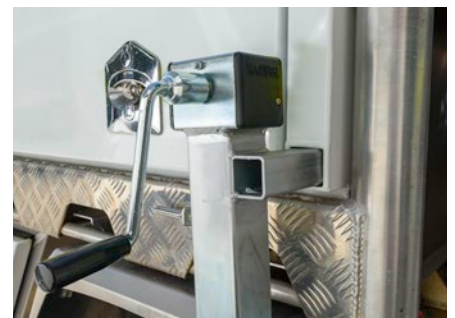

WIND OFF JACKS

Wind off jacks come as a set of four with handles to allow easy removal of your canopy.