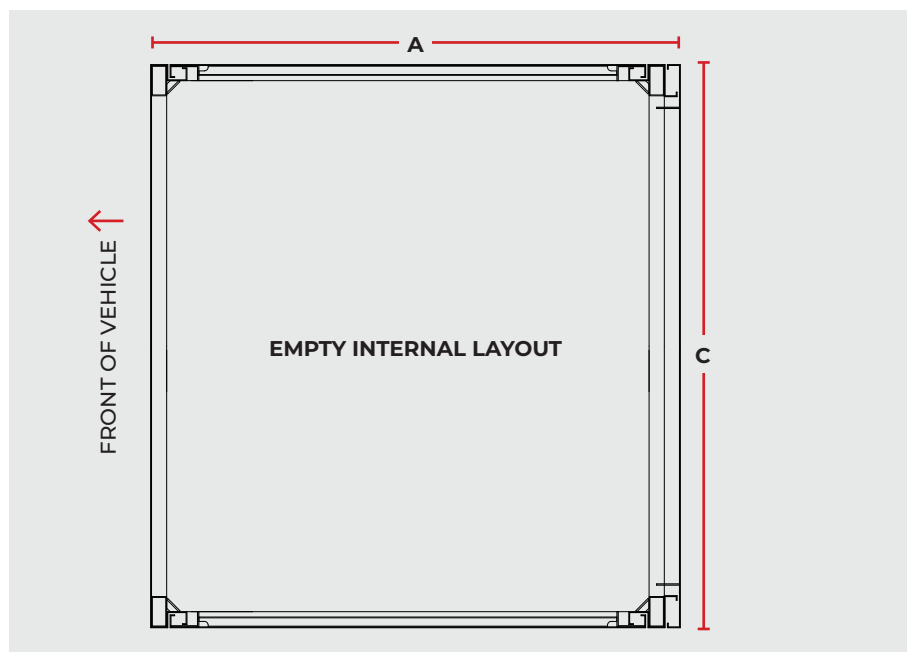

Norweld 3 Door Basic Canopy (2040mm Length) | Full-Time Deluxe Canopy Base (2040mm Length) | Ford Ranger

SPECIFICATIONS	A (MM)	B (MM)	C (MM)	WEIGHT (KG)
DUAL CAB Deck Length: 1740mm	1740	890	1850	169
EXTRA CAB Deck Length: 2040mm	2040	890	1850	185