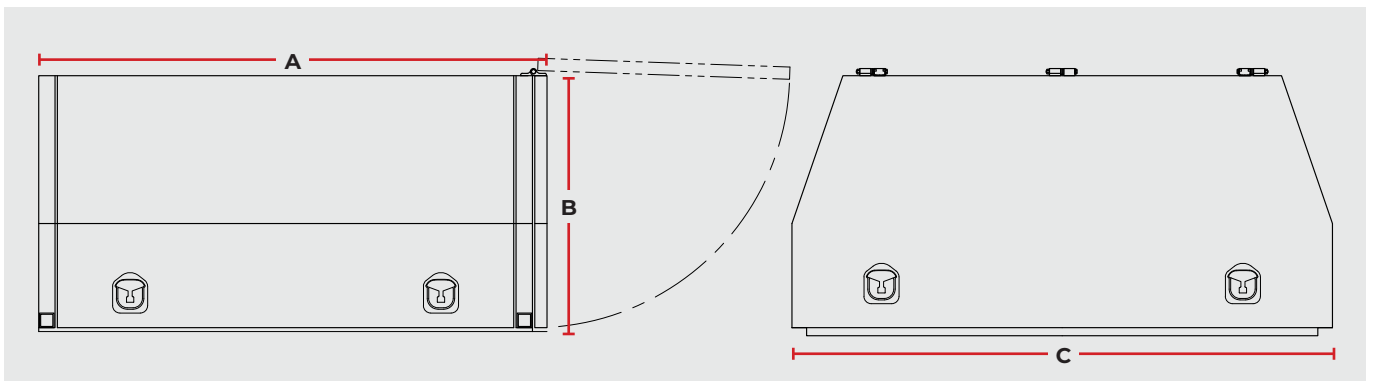

Norweld 3 Door Basic Canopy (2040mm Length) | Full-Time Deluxe Canopy Base (2040mm Length) | Ford Ranger

SPECIFICATIONS	A (MM)	B (MM)	C (MM)	WEIGHT (KG)
DUAL CAB Deck Length: 1740mm	1740	890	1850	169
EXTRA CAB Deck Length: 2040mm	2040	890	1850	185

*Canopy weights are an approximate, at the time of publication. We recommend having your vehicle weighed after tray and canopy fitment.