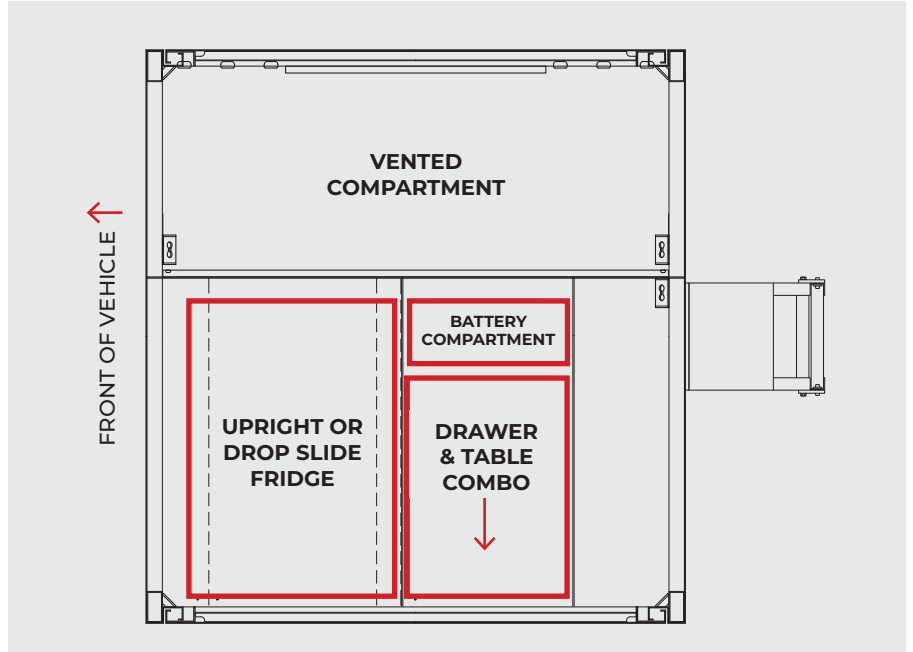

SEE IT IN ACTION

DELUXE DOG POD CANOPY

Vented and washable compartment on the drivers side, with allocated space for fridge mounting and slide out drawer and table on passenger side.

WATER AND DUST RESISTANT

Canopy doors designed with gutter system and rubber seal ensure dust and water resistance. All Norweld products are built strong and durable to handle tough conditions and come with a lifetime warranty on all workmanship.

DELUXE DOG POD CANOPY LENGTHS (MM)	1500	1740	1900	2040	2200
DUAL CAB Deck Length: 1740mm	•	•			
EXTRA CAB Deck Length: 2040mm	•	•		•	
SINGLE CAB Deck Length: 2200mm	•	•	LandCruiser 79 Only	•	•
LANDCRUISER 79 WITH 300MM EXTENSION Deck Length: 1900mm	•	•	•		
FULL-SIZE VEHICLES Deck Length: 1900mm			•		•
FULL-SIZE VEHICLES Deck Length: 2200mm			•		•

*Norweld does not fit the 1900mm full length canopy to a Toyota LandCruiser 79 with 300mm extension unless it has received the JMACX 4495 GVM upgrade.