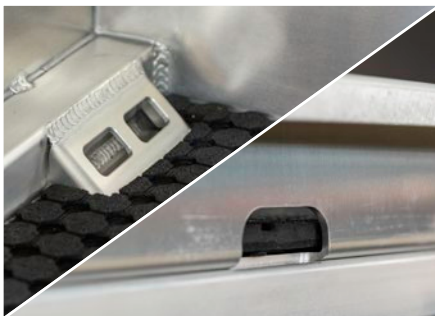

CANOPIES DELUXE DOG POD

ADDITIONAL TIE DOWNS AND DRAINAGE POINTS

The vented compartment on the driver's side of the canopy is sealed off from the passenger side and has drainage points, allowing it to be washed with ease.

The compartment is also fitted with additional tie-down positions.