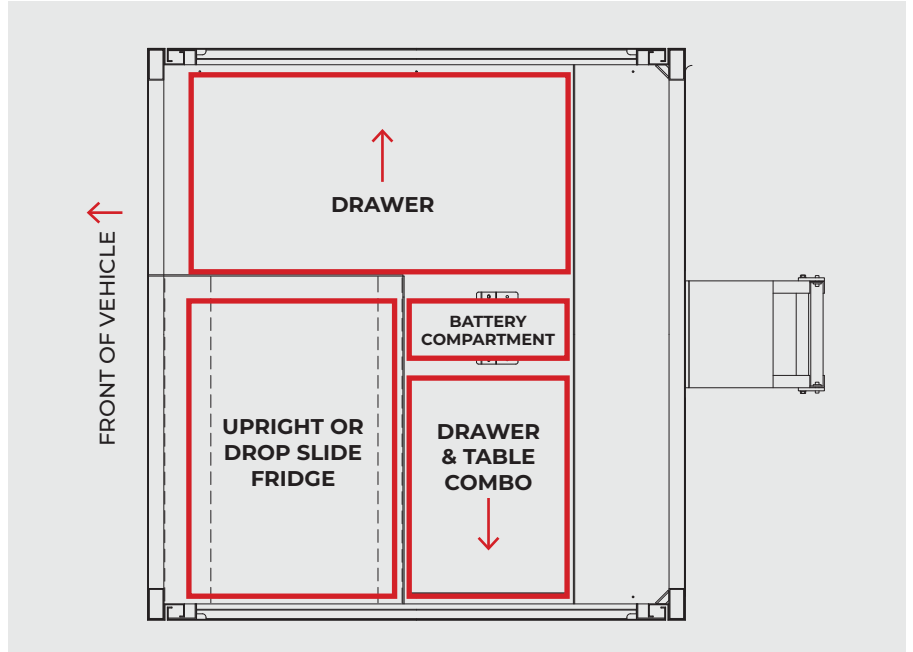

SEE IT IN ACTION

DELUXE CANOPY

Drivers side features 1200mm wide lockable drawer, with allocated space for fridge mounting and slide out drawer and table on passenger side.

WATER AND DUST RESISTANT

Canopy doors designed with gutter system and rubber seal ensure dust and water resistance. All Norweld products are built strong and durable to handle tough conditions and come with a lifetime warranty on all workmanship.