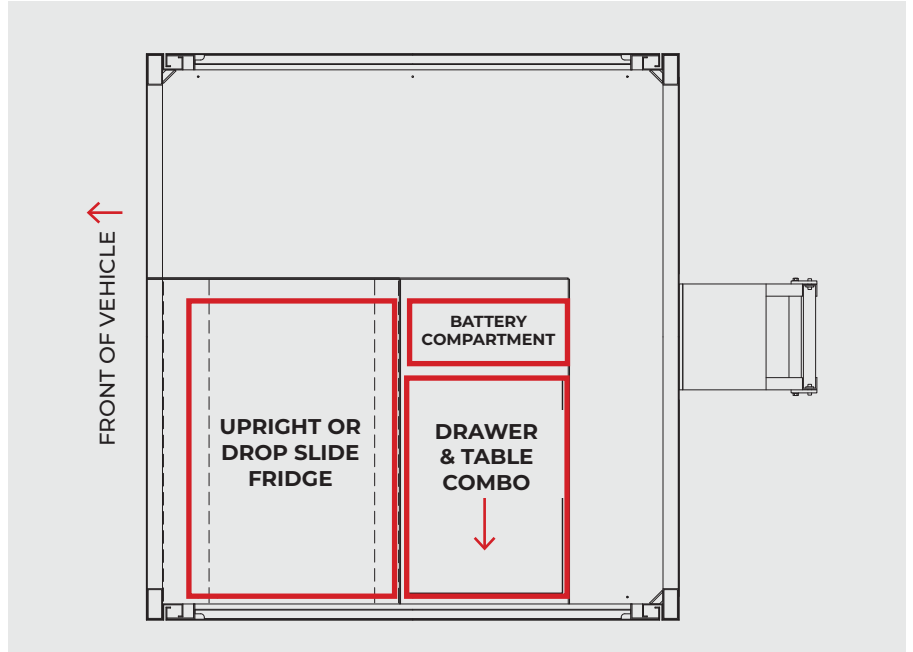

SEE IT IN ACTION

DELUXE LITE CANOPY

Drivers side empty, with allocated space for fridge mounting and slide out drawer and table on passenger side.

WATER AND DUST RESISTANT

Canopy doors designed with gutter system and rubber seal ensure dust and water resistance. All Norweld products are built strong and durable to handle tough conditions and come with a lifetime warranty on all workmanship.

DELUXE LITE CANOPY LENGTHS (MM)	1500	1740	1900	2040	2200
DUAL CAB Deck Length: 1740mm	•	•			
EXTRA CAB Deck Length: 2040mm	•	•		•	
SINGLE CAB Deck Length: 2200mm	•	•	LandCruiser 79 Only	•	•
LANDCRUISER 79 WITH 300MM EXTENSION Deck Length: 1900mm	•	•	•		
FULL-SIZE VEHICLES Deck Length: 1900mm		•	•		•
FULL-SIZE VEHICLES Deck Length: 2200mm		•	•		•

*Norweld does not fit the 1900mm full length canopy to a Toyota LandCruiser 79 with 300mm extension unless it has received the JMACX 4495 GVM upgrade.