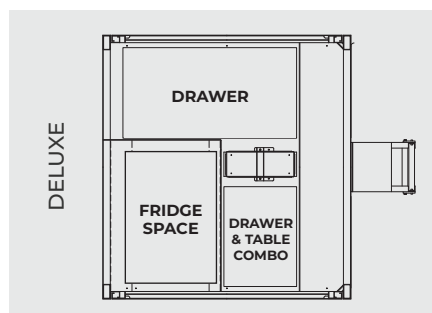

← FRONT OF VEHICLE