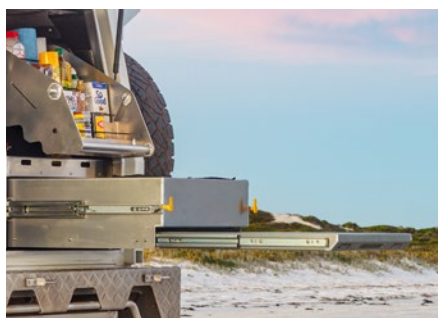

CANOPIES DELUXE LITE

HEAVY-DUTY DRAWER AND SLIDE OUT TABLE

Drawers are designed and built with a one-piece non-removable drawer runner, providing heavier load rating. Slide out drawer and table combo is available on Deluxe Lite, Deluxe and Deluxe Dog Pod Full Length and Compact canopies.