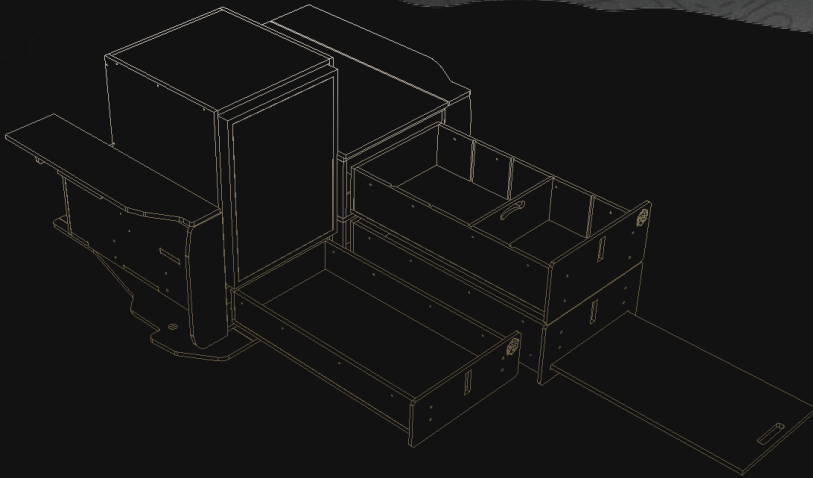

UPGRADE YOUR
adventure

ROAMSTORAGE

WWW.ROAMSTORAGE.COM.AU

EASY INSTALLATION:

- Mounted using factory mounting points
- Easy 'bolt-in, bolt-out' design
- Modular design for flexibility

LIGHT WEIGHT CONSTRUCTION:

- Assembled using light weight materials
- CNC machined for durability and weight reduction

25 DESIGNS AND COUNTING.

- Choose from a selection of over 25 designs to cater to your specific needs
- Options include setups for chest fridges, 85L upright fridges, fridge drawers, or no fridge at all