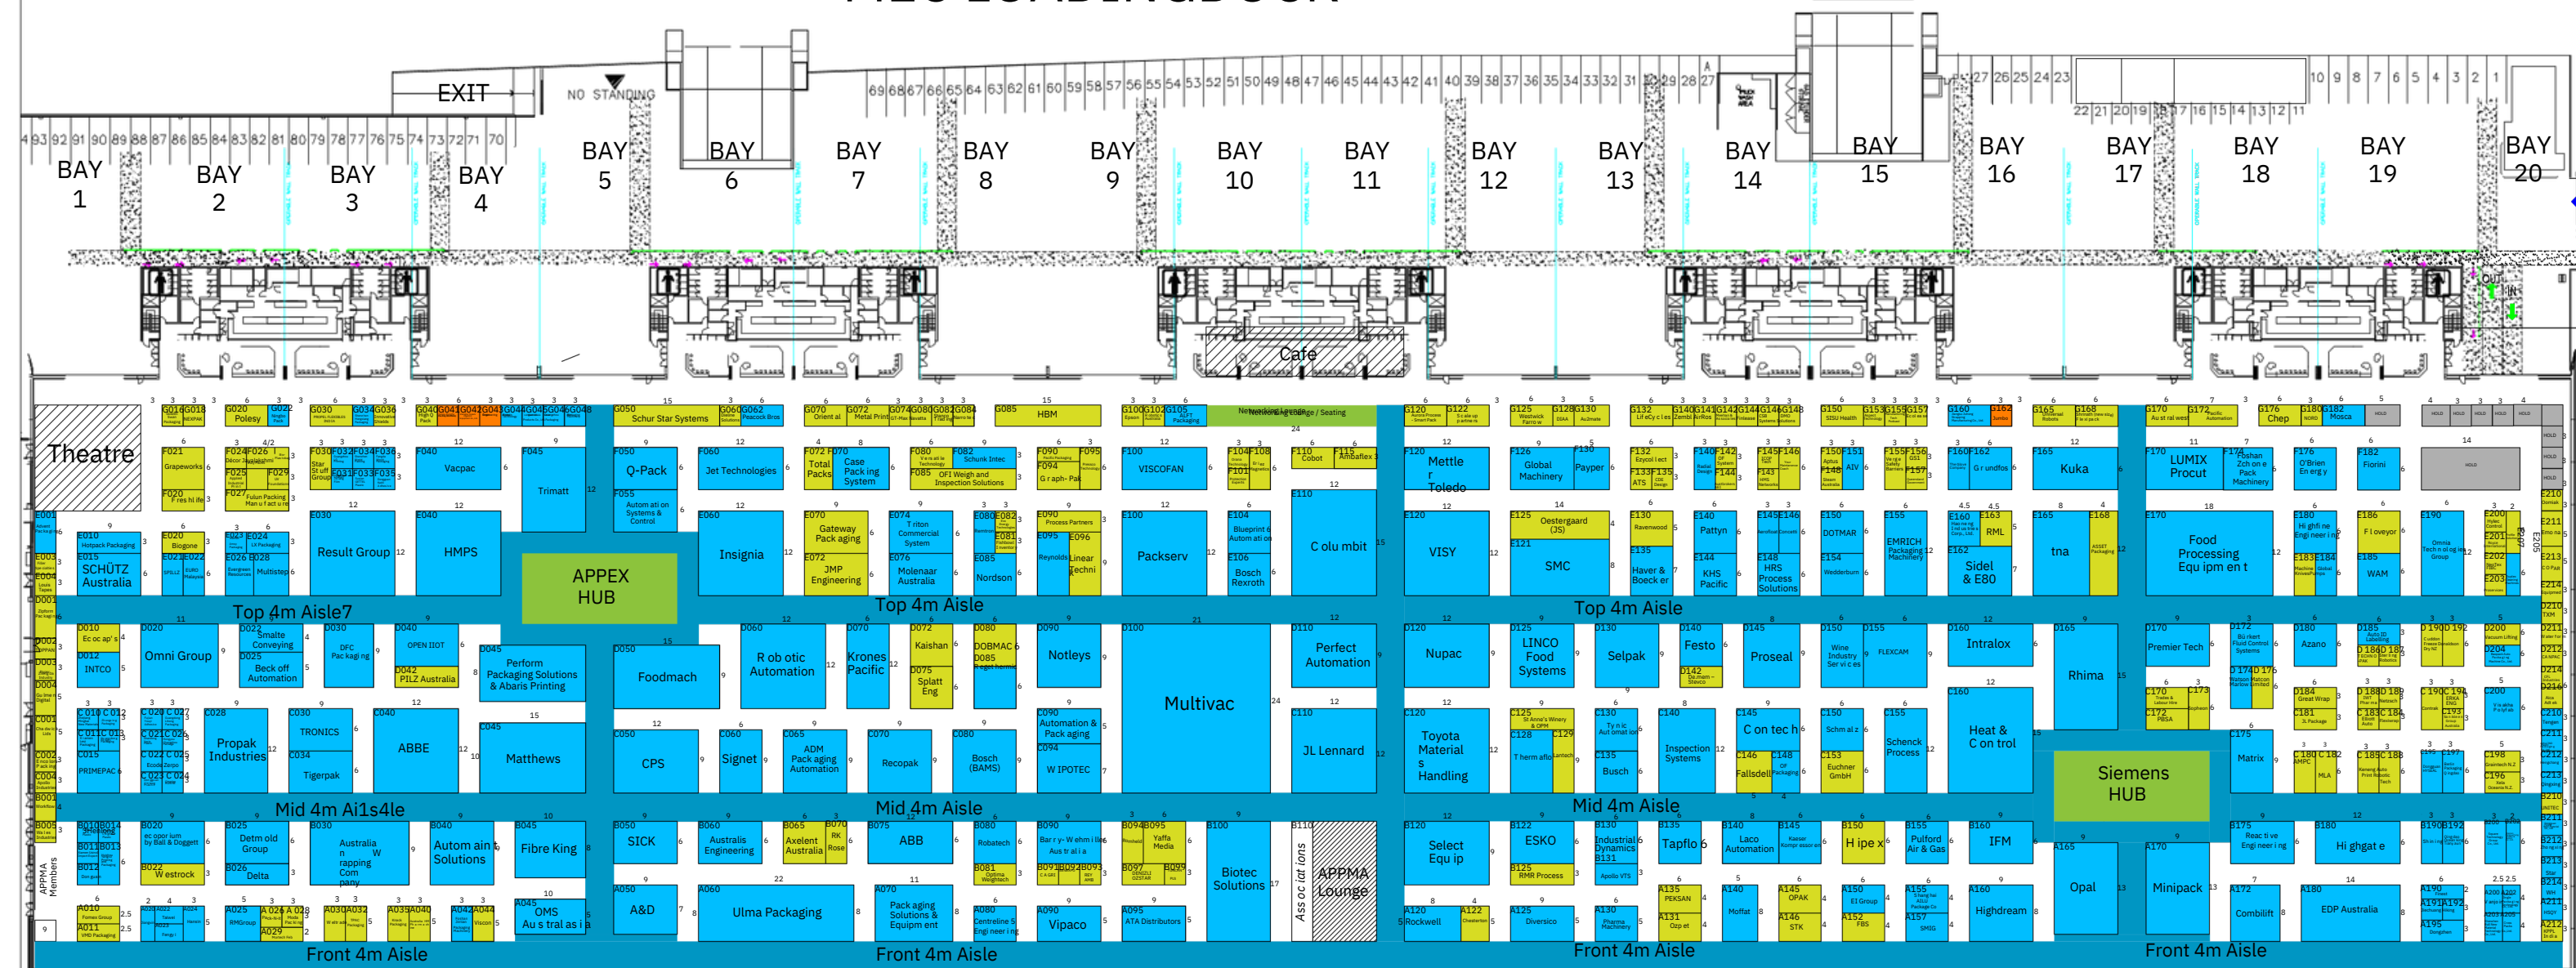

MEC LOADINGDOCK

16-19 March 2027
MCEC, Melbourne

Owned and presented by APPMA.

- Materials & Packaging
- Packaging Machinery
- Processing & Packaging Machinery
- IT & Services