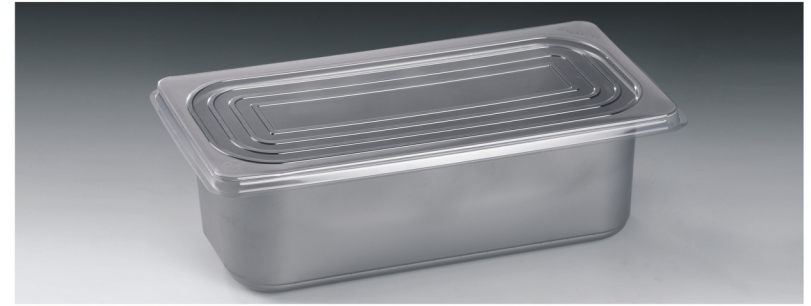

ICE CREAM CONTAINER Series

- PRODUCT -

5L ICE CREAM CONTAINER

Item No: C18CA Product Size (cm): 34.7x16.4x11.7 Material: PS Carton QTY (pcs/ctn): 180 Carton Size (cm): 59x51x36.5

LID FOR 5L ICE CREAM CONTAINER

Item No: CX11CA Product Size (cm): 36x17.7x1.1 Material: PET Carton QTY (pcs/ctn): 180 Carton Size (cm): 37.5x26x38

ICE CREAM