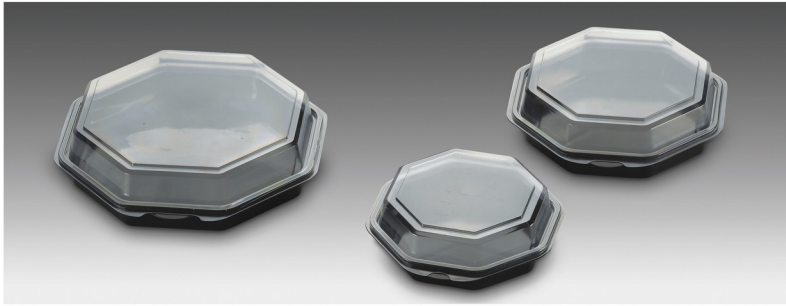

OCTAGONAL CLAMSHELL Series

- PRODUCT -

OCTAGON CONTAINER - S

Item No: CX63CA Product Size (cm): 16x16x6 Material: PS Carton QTY (pcs/ctn): 405 Carton Size (cm): 61.4x36x50.5

OCTAGON CONTAINER - M

Item No: C103CA Product Size (cm): 19x19x6 Material: PS Carton QTY (pcs/ctn): 270 Carton Size (cm): 64x41.8x40.5

OCTAGON CONTAINER - L

CHICKEN CONTAINER Series

- PRODUCT -