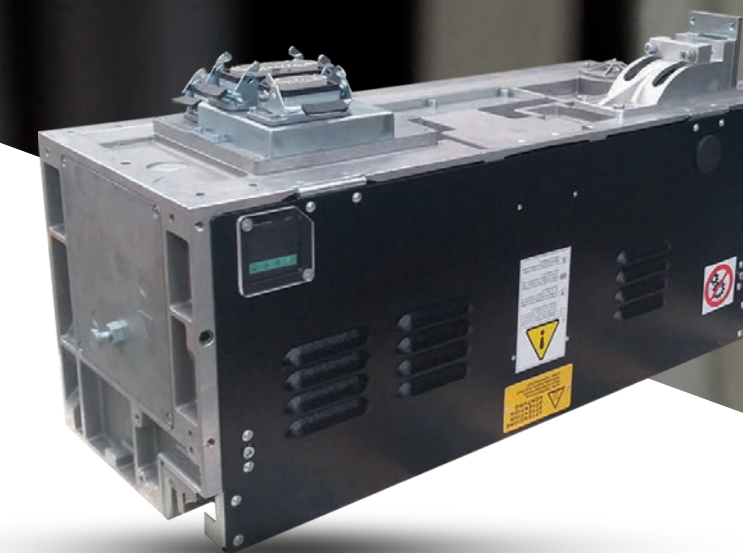

STRAPPING HEADS

Photo: TR2000

TR1400-1400HD

Strap type	PP - PET
Strap width	9 ÷ 16 mm
Strap thickness	0,6 ÷ 1 mm
Max feeding and recovery speed	5,5 m/s
Strap tensioning	2300 N
Utilization temperature	-10° ÷ 50° C
Noise level	< 70 dB
Options	Strap refeeding device

TR1800

Strap type	PET
Strap width	12 ÷ 19 mm
Strap thickness	0,6 ÷ 1 mm
Max feeding and recovery speed	2,7 m/s
Strap tensioning	4000 N
Utilization temperature	-10° ÷ 50° C
Noise level	< 70 dB
Options	Strap refeeding device

TR2000

Strap type	PET
Strap width	16 ÷ 19 mm
Strap thickness	0,8 ÷ 1,3 mm
Max feeding and recovery speed	2,7 m/s
Strap tensioning	7000 N
Utilization temperature	-10° ÷ 50° C
Noise level	< 70 dB
Options	Strap refeeding device