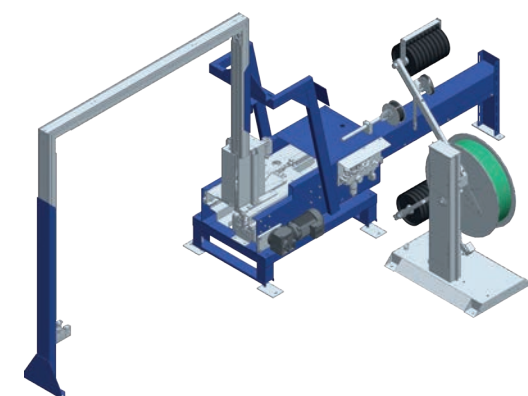

Options

- Edgeboard application device
- Model 06CL with compactor only for Glass

- Applications:**
- Construction
 - Ceramic
 - Glass

08RP
Vertical strapping machine

Strapping heads that can be used | TR1400 / TR1400HD (PET / PP)
TR1800 / TR2000 (PET)

Options

- Shifting device
- Sword
- Model 08RPH only for Glass

- Applications:**
- Ceramic
 - Paper
 - Wood & profiles
 - Plastic/Cans

0875AB
Lateral strapping machine with movable head and sword

Strapping heads that can be used | TR1400 / TR1400HD / SONIC Plus (PET / PP)
TR1800 (PET)
TR200 (PP)

Options

- Available model 0875 (fixed arch & head)
- Available model 0875A (fixed arch & movable head)

- Applications:**
- White goods
 - Plastic/Cans

078-082
Vertical strapping machine with press

Strapping heads that can be used | TR1400 / TR1400HD (PET / PP)
TR1800 / TR2000 / SONIC Plus (PET)