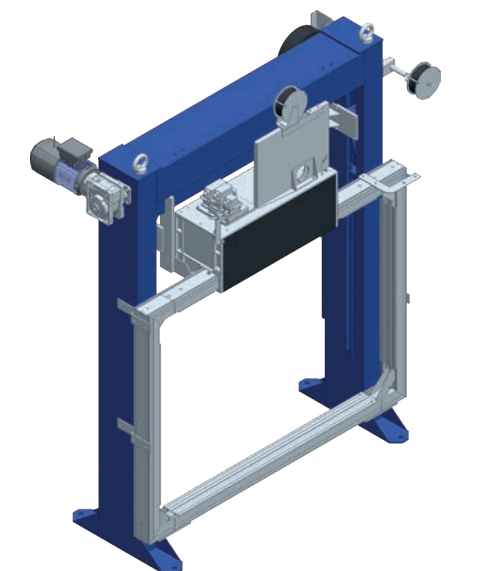

Options

- Shifting device

- Applications:**
- Paper
 - Cardboards
 - Glass

06GS
Horizontal strapping machine

Strapping heads that can be used | TR1400 (PET / PP)
TR200 (PP)

Options

- Edgeboard application device

- Applications:**
- Fruit

043
Vertical strapping machine

Strapping heads that can be used | TR1400 / TR1400HD / TR2000 (PET / PP)

Options

- Edgeboard application device

- Applications:**
- Ceramic

PRESS MASTER PLUS
Cardboard strapping press