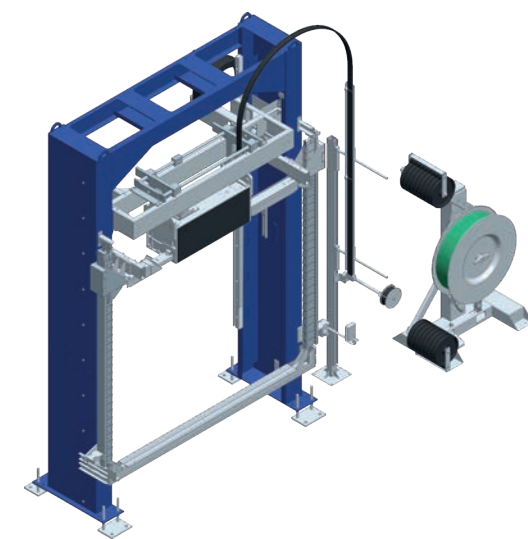

06RP
Horizontal strapping machine

Strapping heads that can be used | TR1400 / TR1400HD (PET / PP)
TR1800 (PET)

- Applications:**
- Construction
 - Plastic/Cans
 - Glass

06C
Horizontal strapping machine

Strapping heads that can be used | TR1400 / TR1400HD (PET / PP)

Options

- Edgeboard application device
- Model 06CL with compactor only for Glass

- Applications:**
- Construction
 - Ceramic
 - Glass

08RP
Vertical strapping machine

Strapping heads that can be used | TR1400 / TR1400HD (PET / PP)
TR1800 / TR2000 (PET)