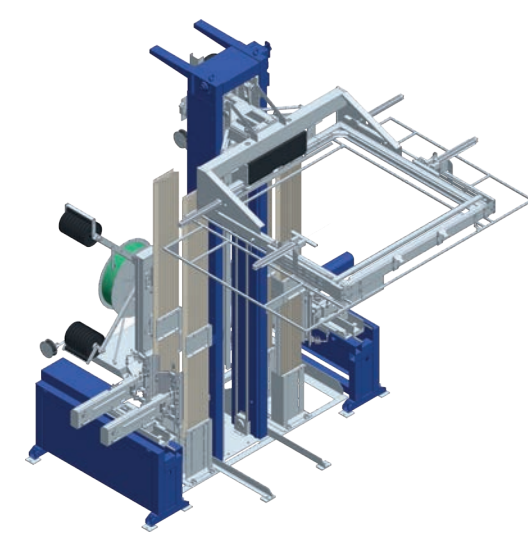

Options

- Available model 0875 (fixed arch & head)
- Available model 0875A (fixed arch & movable head)

- Applications:**
- White goods
 - Plastic/Cans

078-082
Vertical strapping machine with press

Strapping heads that can be used | TR1400 / TR1400HD (PET / PP)
TR1800 / TR2000 / SONIC Plus (PET)

Options

- Shifting device

- Applications:**
- Paper
 - Cardboards
 - Glass

06GS
Horizontal strapping machine

Strapping heads that can be used | TR1400 (PET / PP)
TR200 (PP)

Options

- Edgeboard application device