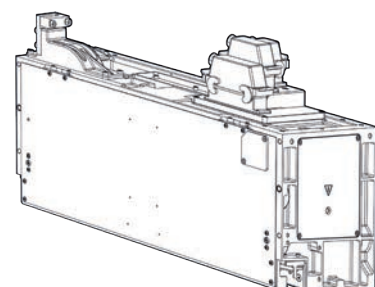

Photo: SONIC Plus

SONIC Plus

Strap type	PET - PP
Strap width	9 ÷ 12 mm
Strap thickness	0,4 ÷ 0,6 mm
Max feeding and recovery speed	5,5 m/s
Strap tensioning	Up to 1500 N
Utilization temperature	-10° ÷ 50° C
Noise level	< 70 dB
Options	Strap refeeding device

TR200

Strap type	PP
Strap width	8 ÷ 12 mm
Strap thickness	0,5 ÷ 0,8 mm
Max feeding and recovery speed	4,4 or 8,8 m/s
Strap tensioning	Up to 1500 N
Utilization temperature	-10° ÷ 50° C
Noise level	< 70 dB
Options	Strap refeeding device