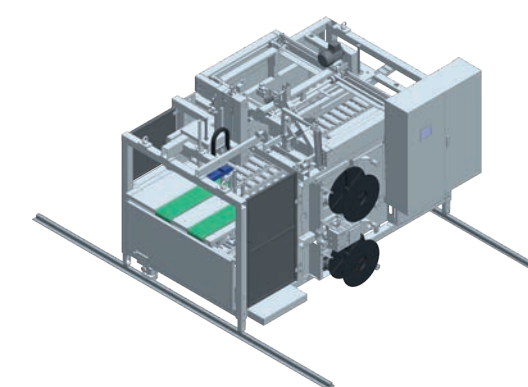

ISM300-ISM600
In-line bundle square

Strap type | Polyester (PET) - Polypropylene (PP)

Options

- Automatic shifting device
- Automatic coil exchange

1. **Applications:**
2. Cardboards