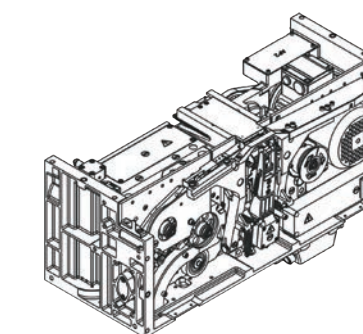

TR200

Strap type	PP
Strap width	8 ÷ 12 mm
Strap thickness	0,5 ÷ 0,8 mm
Max feeding and recovery speed	4,4 or 8,8 m/s
Strap tensioning	Up to 1500 N
Utilization temperature	-10° ÷ 50° C
Noise level	< 70 dB
Options	Strap refeeding device

STRAPPING HEADS

Photo: TR2000

TR1400-1400HD

Strap type	PP - PET
Strap width	9 ÷ 16 mm
Strap thickness	0,6 ÷ 1 mm
Max feeding and recovery speed	5,5 m/s
Strap tensioning	2300 N
Utilization temperature	-10° ÷ 50° C
Noise level	< 70 dB
Options	Strap refeeding device