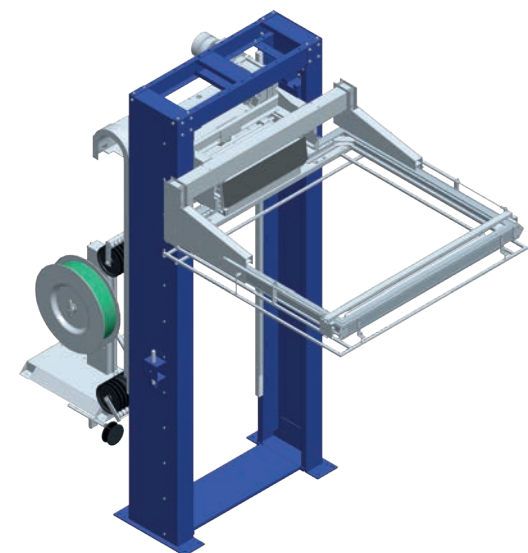

06RP
Horizontal strapping machine

Strapping heads that can be used | TR1400 / TR1400HD (PET / PP)
TR1800 (PET)

1. **Applications:**
2. Construction
   - Plastic/Cans
   - Glass