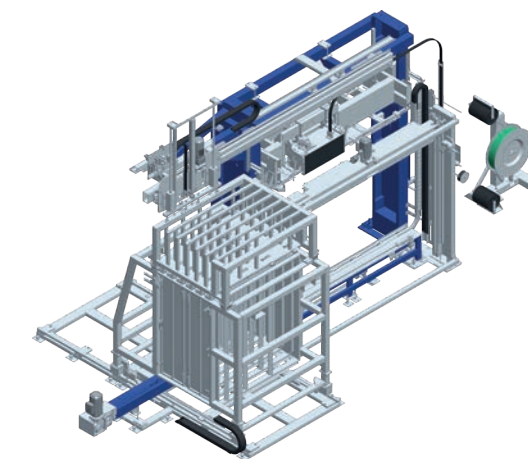

08L
Vertical strapping machine timber and chipboard

Strapping heads that can be used | TR1400HD / TR1800 / TR2000 (PET)

Options

- Upper & lower edgeboard application device
- Upper, lower and lateral wooden runner device

1. **Applications:**
2. Wood & profiles