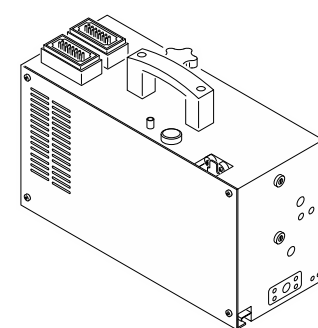

Photo: SONIC Plus

SONIC Plus

Strap type	PET - PP
Strap width	9 ÷ 12 mm
Strap thickness	0,4 ÷ 0,6 mm
Max feeding and recovery speed	5,5 m/s
Strap tensioning	Up to 1500 N
Utilization temperature	-10° ÷ 50° C
Noise level	< 70 dB
Options	Strap refeeding device

TR200

Strap type	PP
Strap width	8 ÷ 12 mm
Strap thickness	0,5 ÷ 0,8 mm
Max feeding and recovery speed	4,4 or 8,8 m/s
Strap tensioning	Up to 1500 N
Utilization temperature	-10° ÷ 50° C
Noise level	< 70 dB
Options	Strap refeeding device