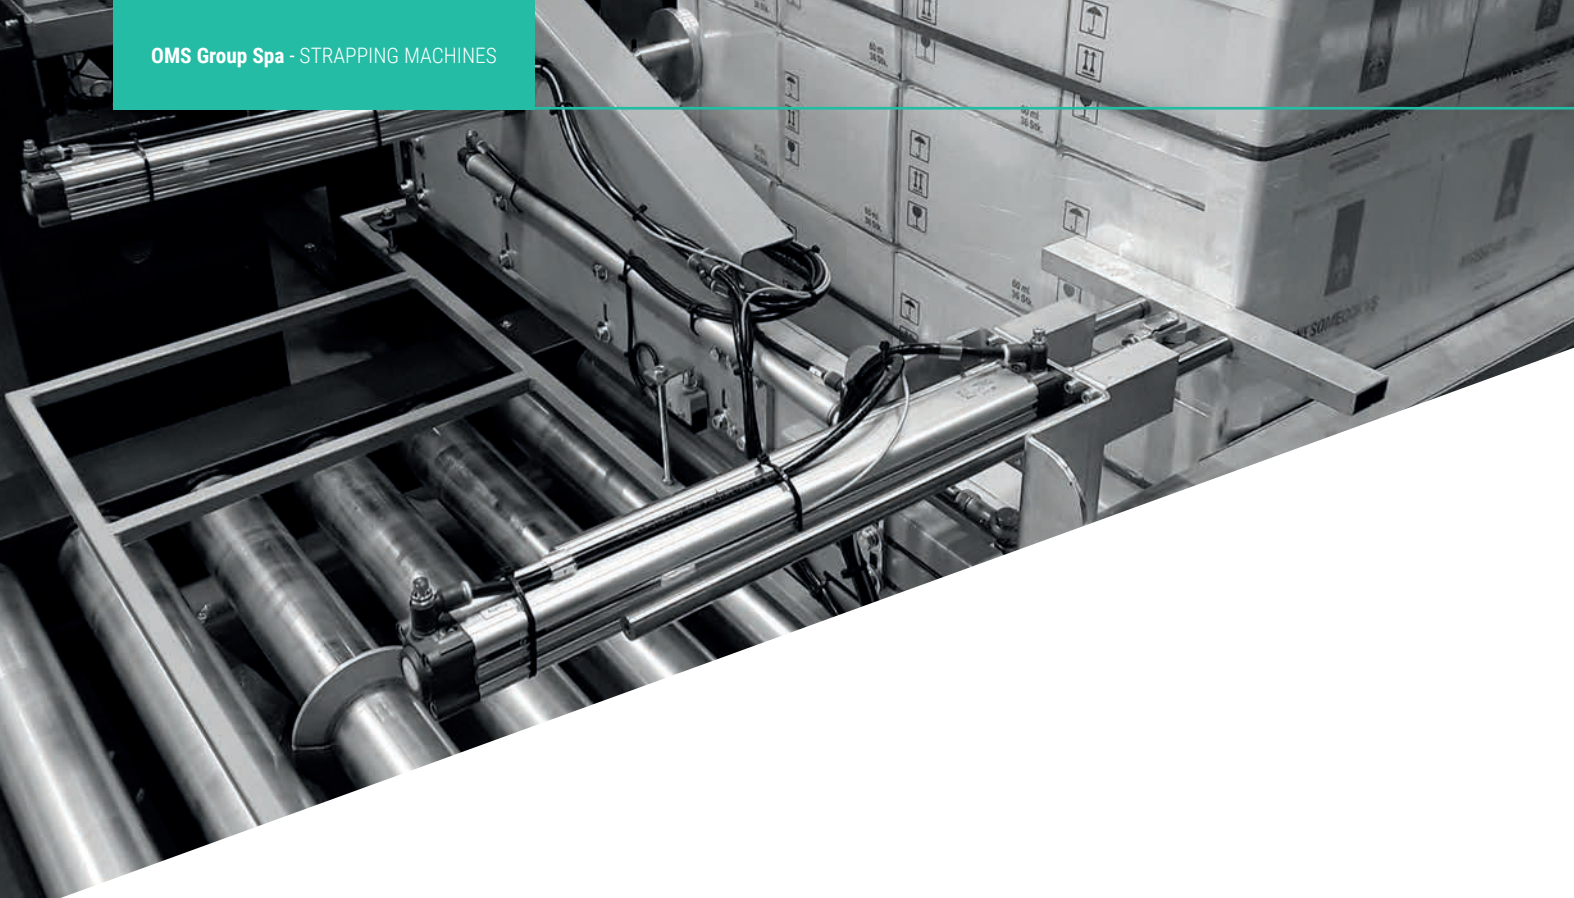

06RP
Horizontal strapping machine

Strapping heads that can be used | TR1400 / TR1400HD (PET / PP)
TR1800 (PET)

1. **Applications:**
2. Construction
   - Plastic/Cans
   - Glass