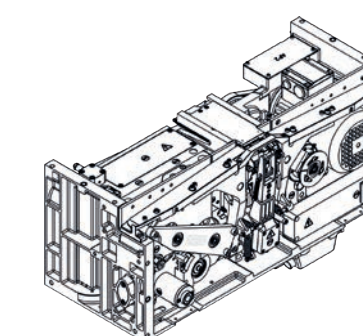

STRAPPING HEADS

Photo: TR2000

TR1400-1400HD

Strap type	PP - PET
Strap width	9 ÷ 16 mm
Strap thickness	0,6 ÷ 1 mm
Max feeding and recovery speed	5,5 m/s
Strap tensioning	2300 N
Utilization temperature	-10° ÷ 50° C
Noise level	< 70 dB
Options	Strap refeeding device

TR1800

Strap type	PET
Strap width	12 ÷ 19 mm
Strap thickness	0,6 ÷ 1 mm
Max feeding and recovery speed	2,7 m/s
Strap tensioning	4000 N
Utilization temperature	-10° ÷ 50° C
Noise level	< 70 dB
Options	Strap refeeding device