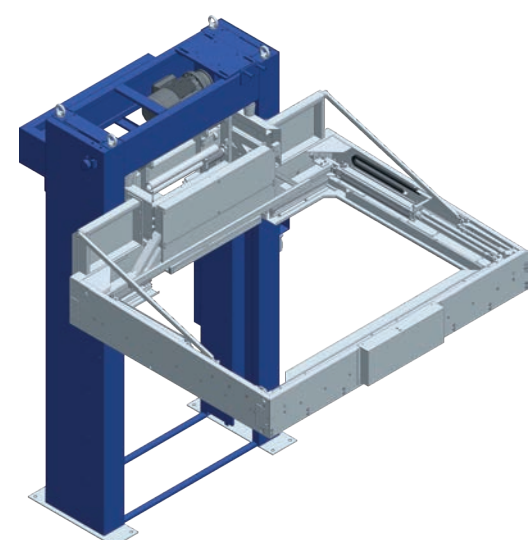

TR2000

Strap type	PET
Strap width	16 ÷ 19 mm
Strap thickness	0,8 ÷ 1,3 mm
Max feeding and recovery speed	2,7 m/s
Strap tensioning	7000 N
Utilization temperature	-10° ÷ 50° C
Noise level	< 70 dB
Options	Strap refeeding device

06RP
Horizontal strapping machine

Strapping heads that can be used | TR1400 / TR1400HD (PET / PP)
TR1800 (PET)

- Applications:**
- Construction
 - Plastic/Cans
 - Glass

06C
Horizontal strapping machine

Strapping heads that can be used | TR1400 / TR1400HD (PET / PP)

Options

- Edgeboard application device
- Model 06CL with compactor only for Glass

- Applications:**
- Construction
 - Ceramic
 - Glass

08RP
Vertical strapping machine

Strapping heads that can be used | TR1400 / TR1400HD (PET / PP)
TR1800 / TR2000 (PET)