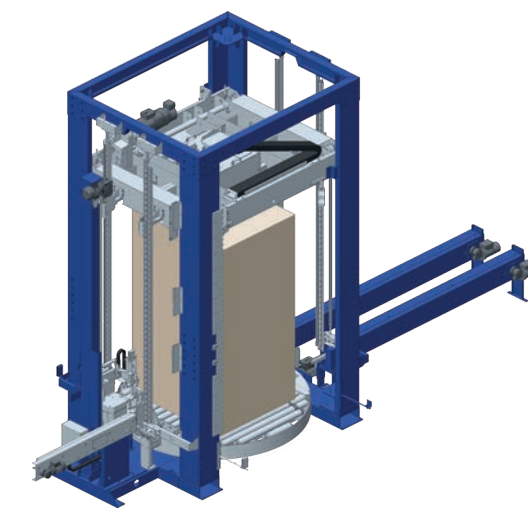

AVFP2
Combined strapping/wrapping machine

Strapping heads that can be used | TR1400 / TR1400HD / SONIC Plus (PET / PP)

Options

- Edgeboard application device

1. **Applications:**
2. Cardboards