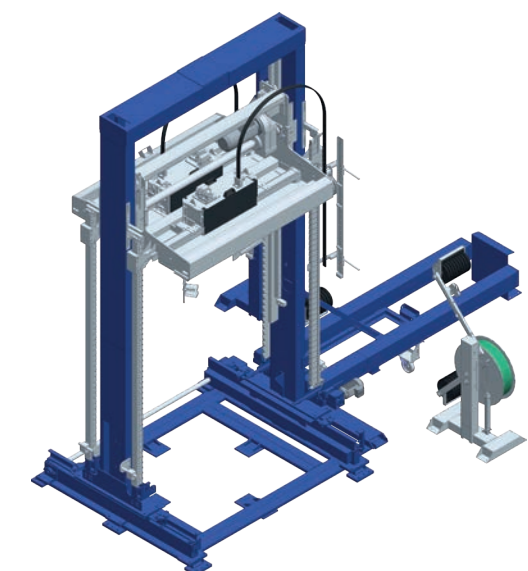

Options

- Shifting device
- Sword
- Model 08RPH only for Glass

- Applications:**
- Ceramic
 - Paper
 - Wood & profiles
 - Plastic/Cans

0875AB
Lateral strapping machine with movable head and sword

Strapping heads that can be used | TR1400 / TR1400HD / SONIC Plus (PET / PP)
TR1800 (PET)
TR200 (PP)

Options

- Available model 0875 (fixed arch & head)
- Available model 0875A (fixed arch & movable head)

- Applications:**
- White goods
 - Plastic/Cans

078-082
Vertical strapping machine with press

Strapping heads that can be used | TR1400 / TR1400HD (PET / PP)
TR1800 / TR2000 / SONIC Plus (PET)