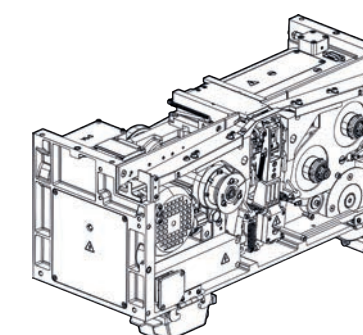

TR2000

Strap type	PET
Strap width	16 ÷ 19 mm
Strap thickness	0,8 ÷ 1,3 mm
Max feeding and recovery speed	2,7 m/s
Strap tensioning	7000 N
Utilization temperature	-10° ÷ 50° C
Noise level	< 70 dB
Options	Strap refeeding device