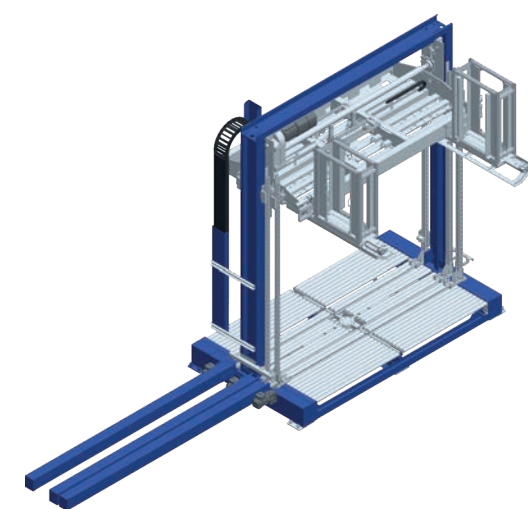

- Applications:**
- Fruit

043
Vertical strapping machine

Strapping heads that can be used | TR1400 / TR1400HD / TR2000 (PET / PP)

Options

- Edgeboard application device

- Applications:**
- Ceramic

PRESS MASTER PLUS
Cardboard strapping press

Strapping heads that can be used | TR1400 / TR1400HD / SONIC Plus (PET / PP)

Options

- Upper & lower edge cardboard applicator
- Lift and turn device
- Centering device

- Applications:**
- Cardboards

08L
Vertical strapping machine timber and chipboard