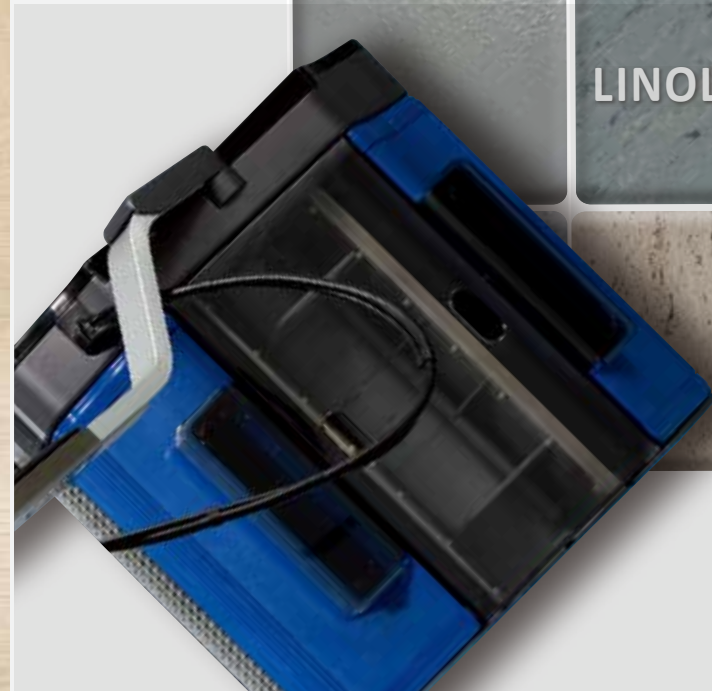

CARPET	FLOTEX	SPORTS	SAFETY FLOORS
ANTI-SLIP FLOORING	2TEC2	STONE	WOOD FLOORING
STUDDED RUBBER	TERRACOTTA	MARBLE	FLOTEX
LINOLEUM	HIGH PILE CARPET	CERAMIC	
	CERAMIC	PVC	

All Your Floor Cleaning Needs

Sweep, Steam, Scrub, Wash, Disinfect, Dry, You read it right - The Duplex Lithium Hybrid does all the necessary tasks to keep your floor clean and disinfected. That's what makes it the world's most versatile floor scrubber, washer and carpet cleaner.

All Types of Floor

From awkward profile floors, tiles, concrete, rubber, carpet, flotex, or timber. Duplex Lithium Hybrid's 800,000 bristle brushes are designed to agitate different floor surfaces, lifting grease and dirt to make your floor look clean again - all in one single pass, without a cord. Just as powerful as the rest of the Duplex floor cleaning range.

All Directions, Small or Large Areas

Cut down your cleaning time. Imagine cordless cleaning a 20 meter long corridor in just 4 minutes - Duplex Lithium Hybrid will make it effortless to manoeuvre cleaning in all directions. From wall to wall, doing long laps in large areas, or to clean right to the edges in small bathrooms.

All Types of Spills

From fresh spills to stubborn stains and sticky floors, Duplex Lithium Hybrid is powerful in its ability to remove spots and spills in a single pass, thanks to its powerful motors and brushes. It can tackle wine marks, coffee stains, body fluids on carpets, rubber floors, and even timber floors.