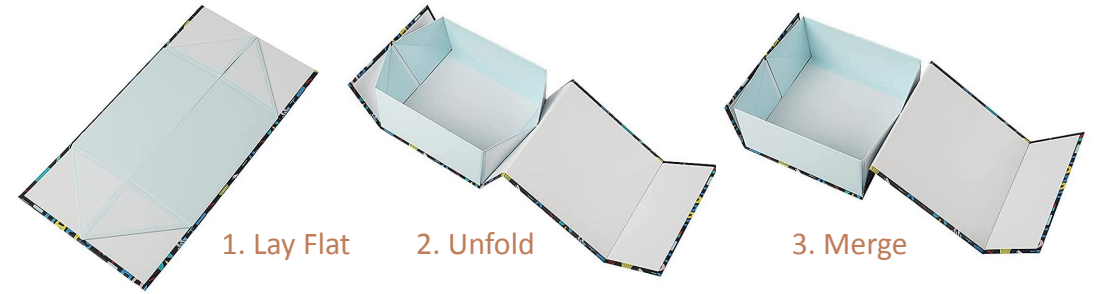

Foldable Magnetic Buckle Box