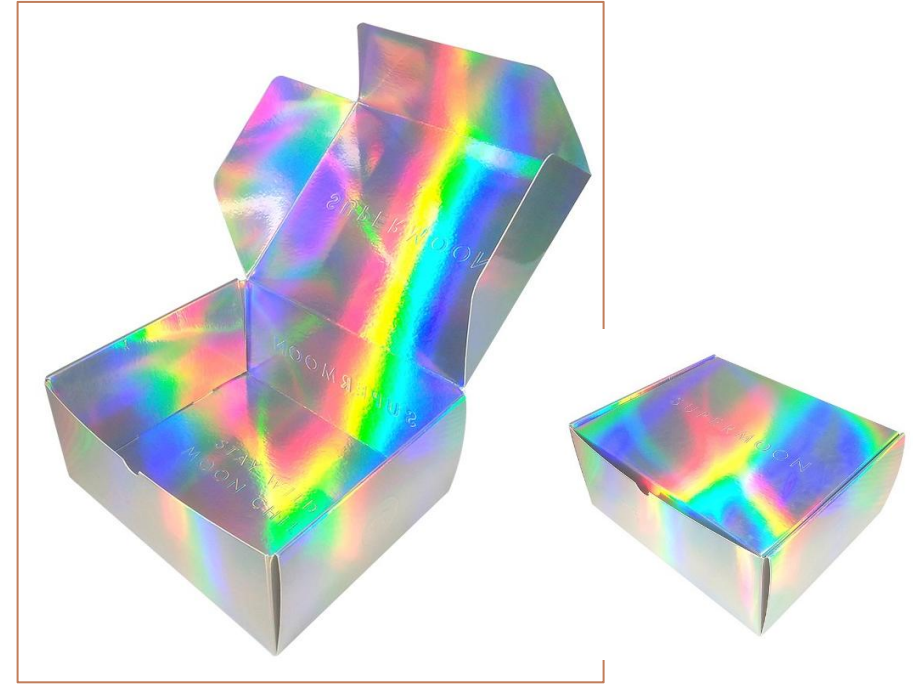

Foldable Shipper Box

white card with laser effect

MOQ 1000pcs

Dimensions | Color | Logo | Finishing Customized