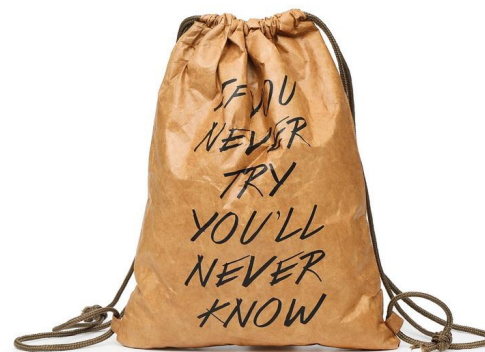

Washable Kraft Bag

Kraft Envelope

MOQ 1000pcs

Dimensions | Color | Logo | Finishing Customized

02

PAPER BAG

Dupont Tyvek Paper Bag

MOQ 1000pcs