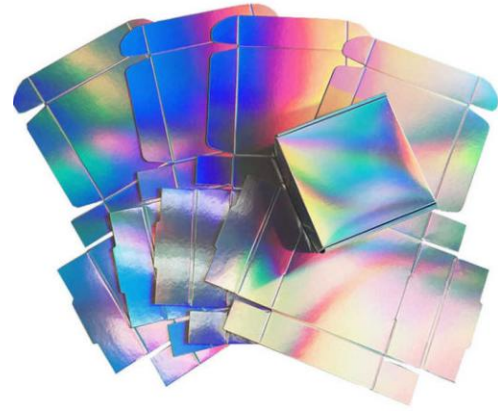

Foldable Shipper Box

white card with laser effect

MOQ 1000pcs

Dimensions | Color | Logo | Finishing Customized