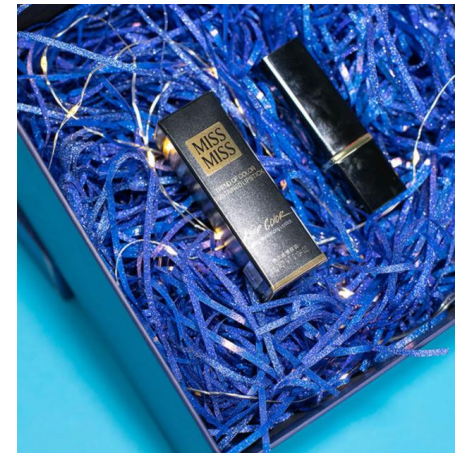

Coated Paper

MOQ 1000pcs

Dimensions | Color | Logo | Finishing Customized

08 | LAFITE GRASS

MOQ 1000pcs

Dimensions | Color | Logo | Finishing Customized

- **FSC** Certified Material
- Low MOQ
- 3-5 days Sample Lead Time
12-15days Production Lead Time
- all are **Customized**
help with your unique packaging