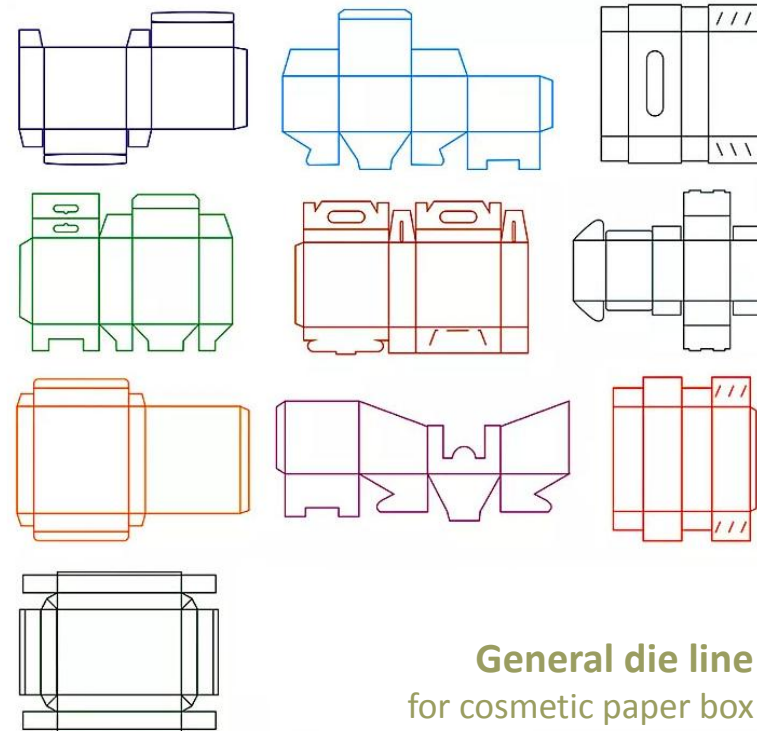

Dimensions | Color | Logo | Finishing Customized

01

PAPER BOX

Cosmetic Paper Packaging

Cosmetic box set

General die line
for cosmetic paper box

MOQ 1000pcs

Dimensions | Color | Logo | Finishing Customized