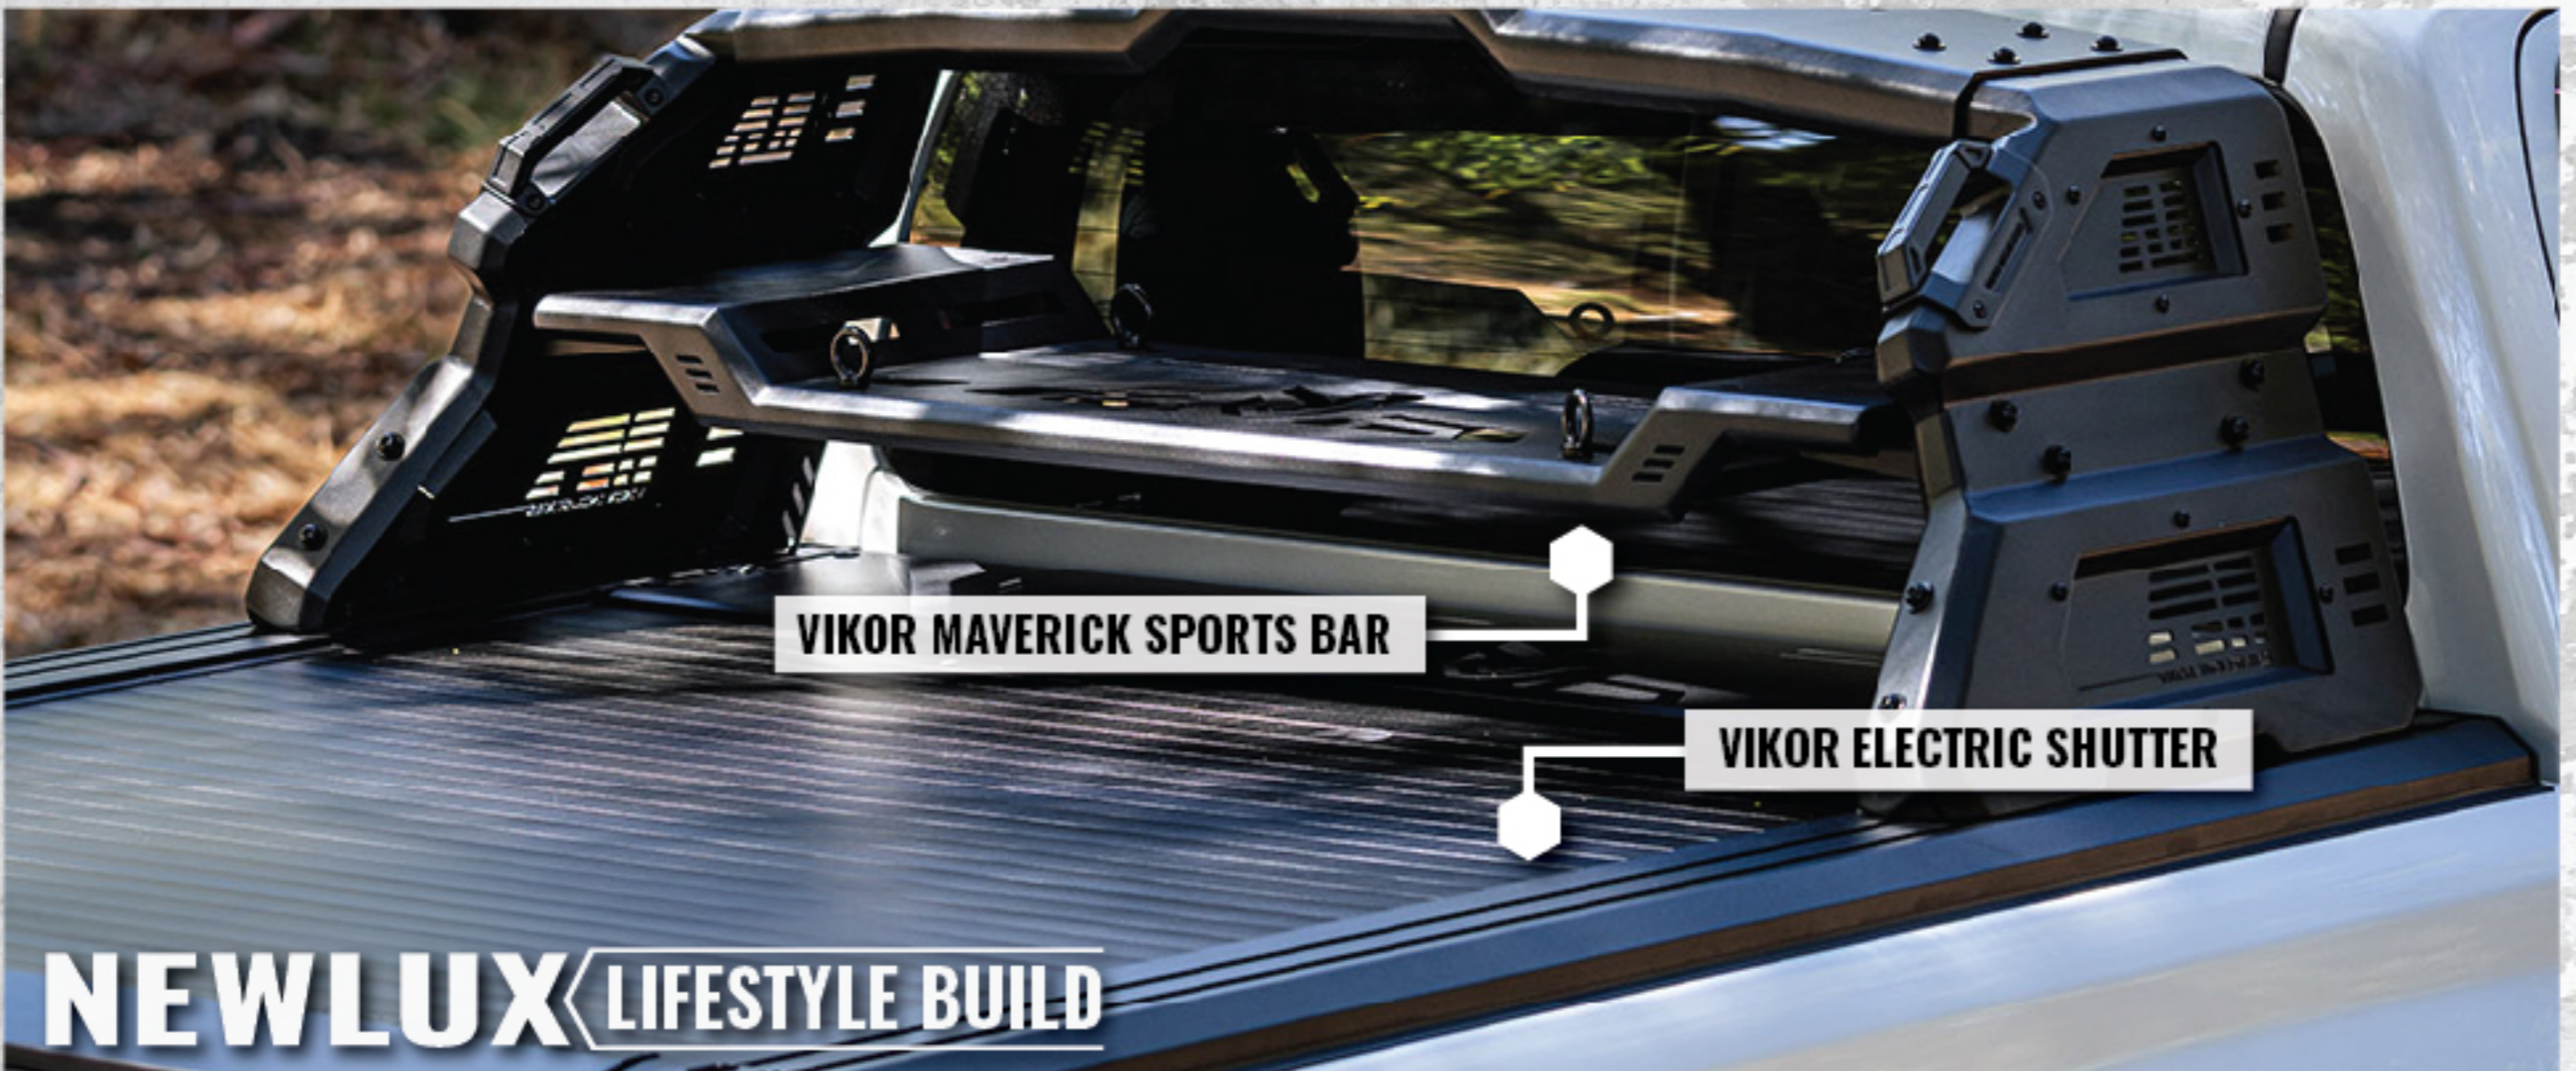

NEWLUX **LIFESTYLE BUILD**

N90 HILUX

NEWLUX LIFESTYLE BUILD

VIKOR 4" SPARTAN RALLY LIGHTS COMBO 6

VIKOR DIABLO FRONT BUMPER

VIKOR ELECTRIC SIDE STEPS

VIKOR MAVERICK SPORTS BAR

VIKOR ELECTRIC SHUTTER