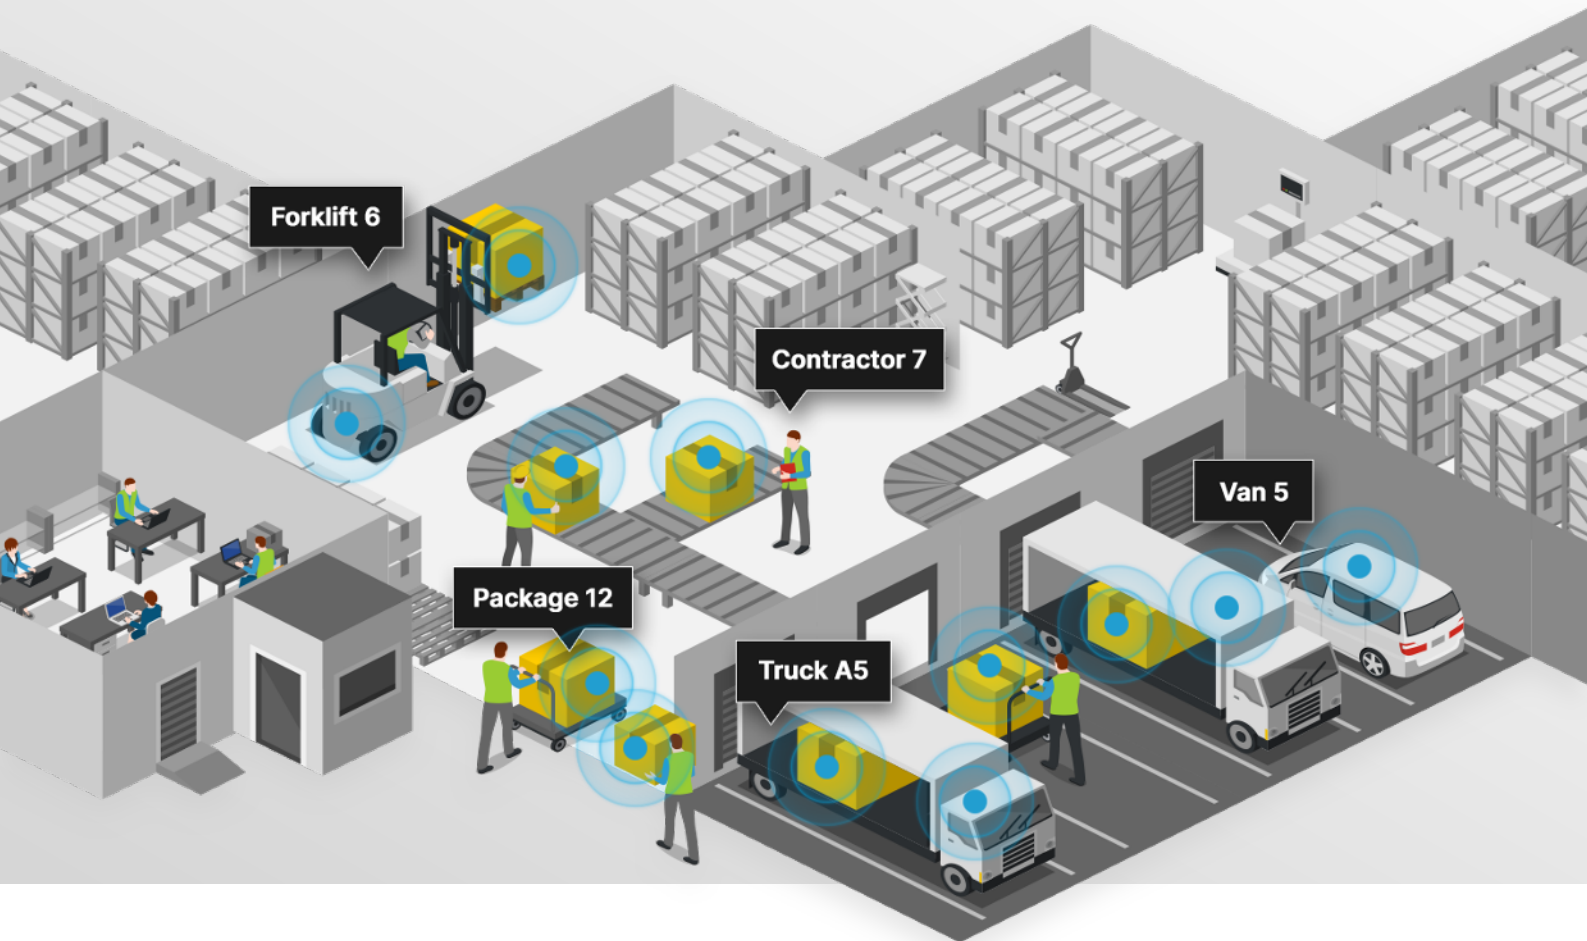

Get the big picture

See your business from a new perspective, de-risk and enhance productivity with Find Harry Location Services. Harry will help you streamline processes, prevent workplace incidents and remove bottlenecks before they become a problem.

Optimise business performance

Find Harry gives you a birds-eye view of your operation, helping you to pinpoint the location of equipment, inventory and personnel. With our user-friendly, visual dashboard, you can instantly:

Warehousing

Trace the movement of forklifts and cherry pickers in real-time. Track the arrival of goods, optimise routes, reduce overheads and ensure your workforce stays safer.

Mining and heavy equipment

Unlock opportunities to optimise load and haul operations with real-time location tracking. In the same way as construction, provide proximity danger alerts and locate personnel in times of emergency.