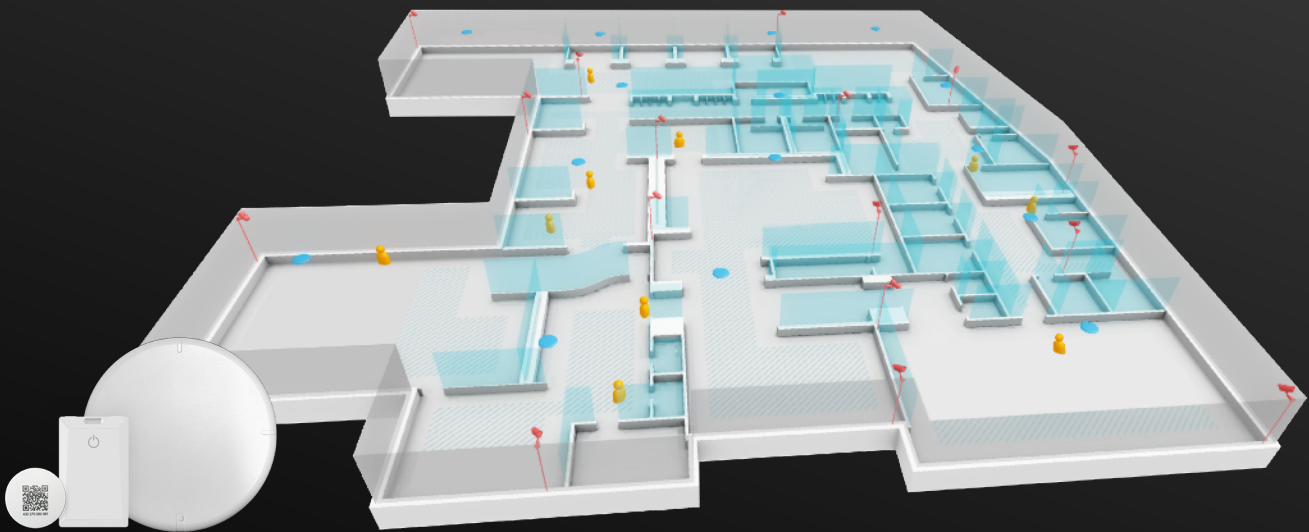

Smart and robust technology

Find Harry uses hardware and software based on Bluetooth technology to create a big-picture view of operation. Visualise all your data through maps, dashboards, or heatmaps.

Find Harry hardware

Find Harry uses Bluetooth transmitters (tags) working with Bluetooth receivers (locators) to find the exact position of assets and people.

Find Harry software

Find Harry maps locations onto a floorplan. Movement in and out of a zone can send alerts, messages or connect to your system via an API.