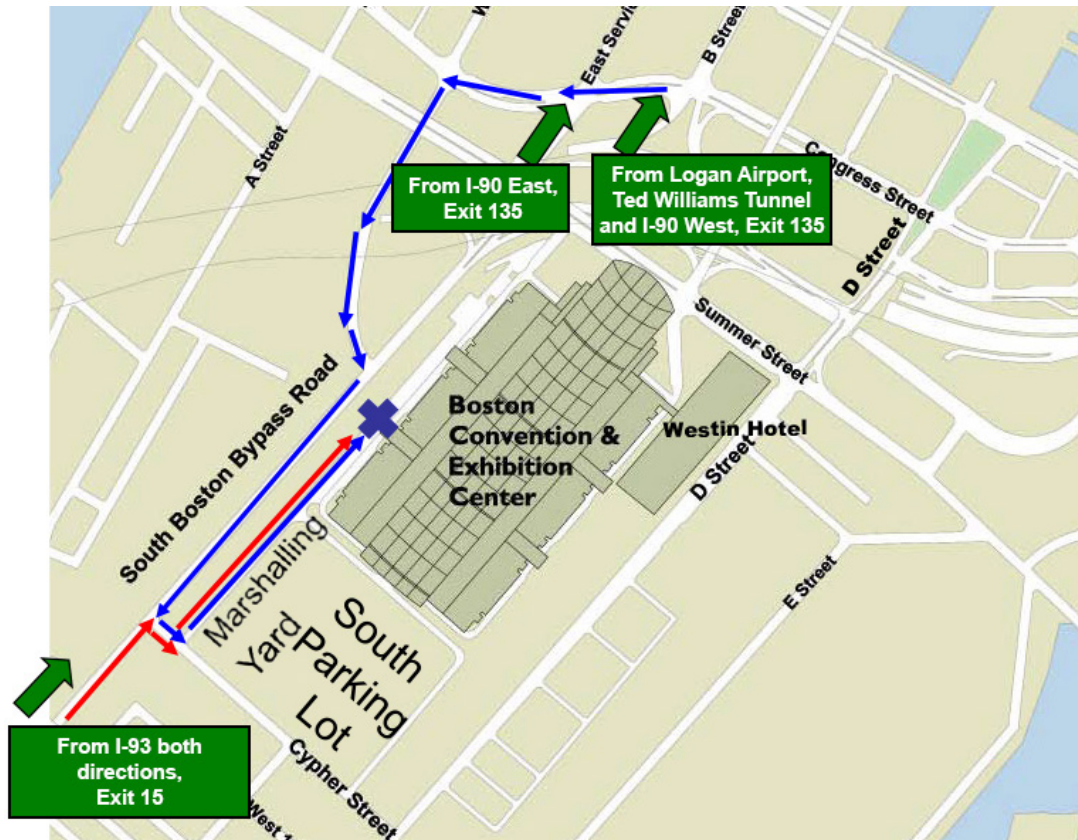

From Logan International Airport and Route 1A South:

- Take I-90 West/Ted Williams Tunnel to Exit 135 “South Boston”
- At the top of the ramp, turn right onto Congress Street
- Turn right onto D Street
- After the highway ramp, turn right onto Summer Street
- Go one intersection, turn left onto East Side Drive

From Western Massachusetts:

- Take I-90 Eastbound to Exit 135 “South Boston”
- At the top of the ramp, turn right onto Congress Street
- Turn right onto D Street
- After the highway ramp, turn right onto Summer Street
- Go one intersection, turn left onto East Side Drive

From points North via I-93:

- Take I-93 Southbound to Exit 16B “Purchase Street”
- Continue straight onto Purchase Street
- Turn left onto Seaport Blvd.
- Continue on Seaport Blvd., turn right onto D Street
- After the highway ramp, turn right onto Summer Street
- Go one intersection, turn left onto East Side Drive

From points South via I-93:

- Take I-93 North to Exit 16A “South Boston”
- Follow the signs to “I-90 East”
- Take the first tunnel exit to “South Boston”
- At the first set of lights, take a right onto Congress Street
- Turn right onto D Street
- After the highway ramp, turn right onto Summer Street
- Go one intersection, turn left onto East Side Drive