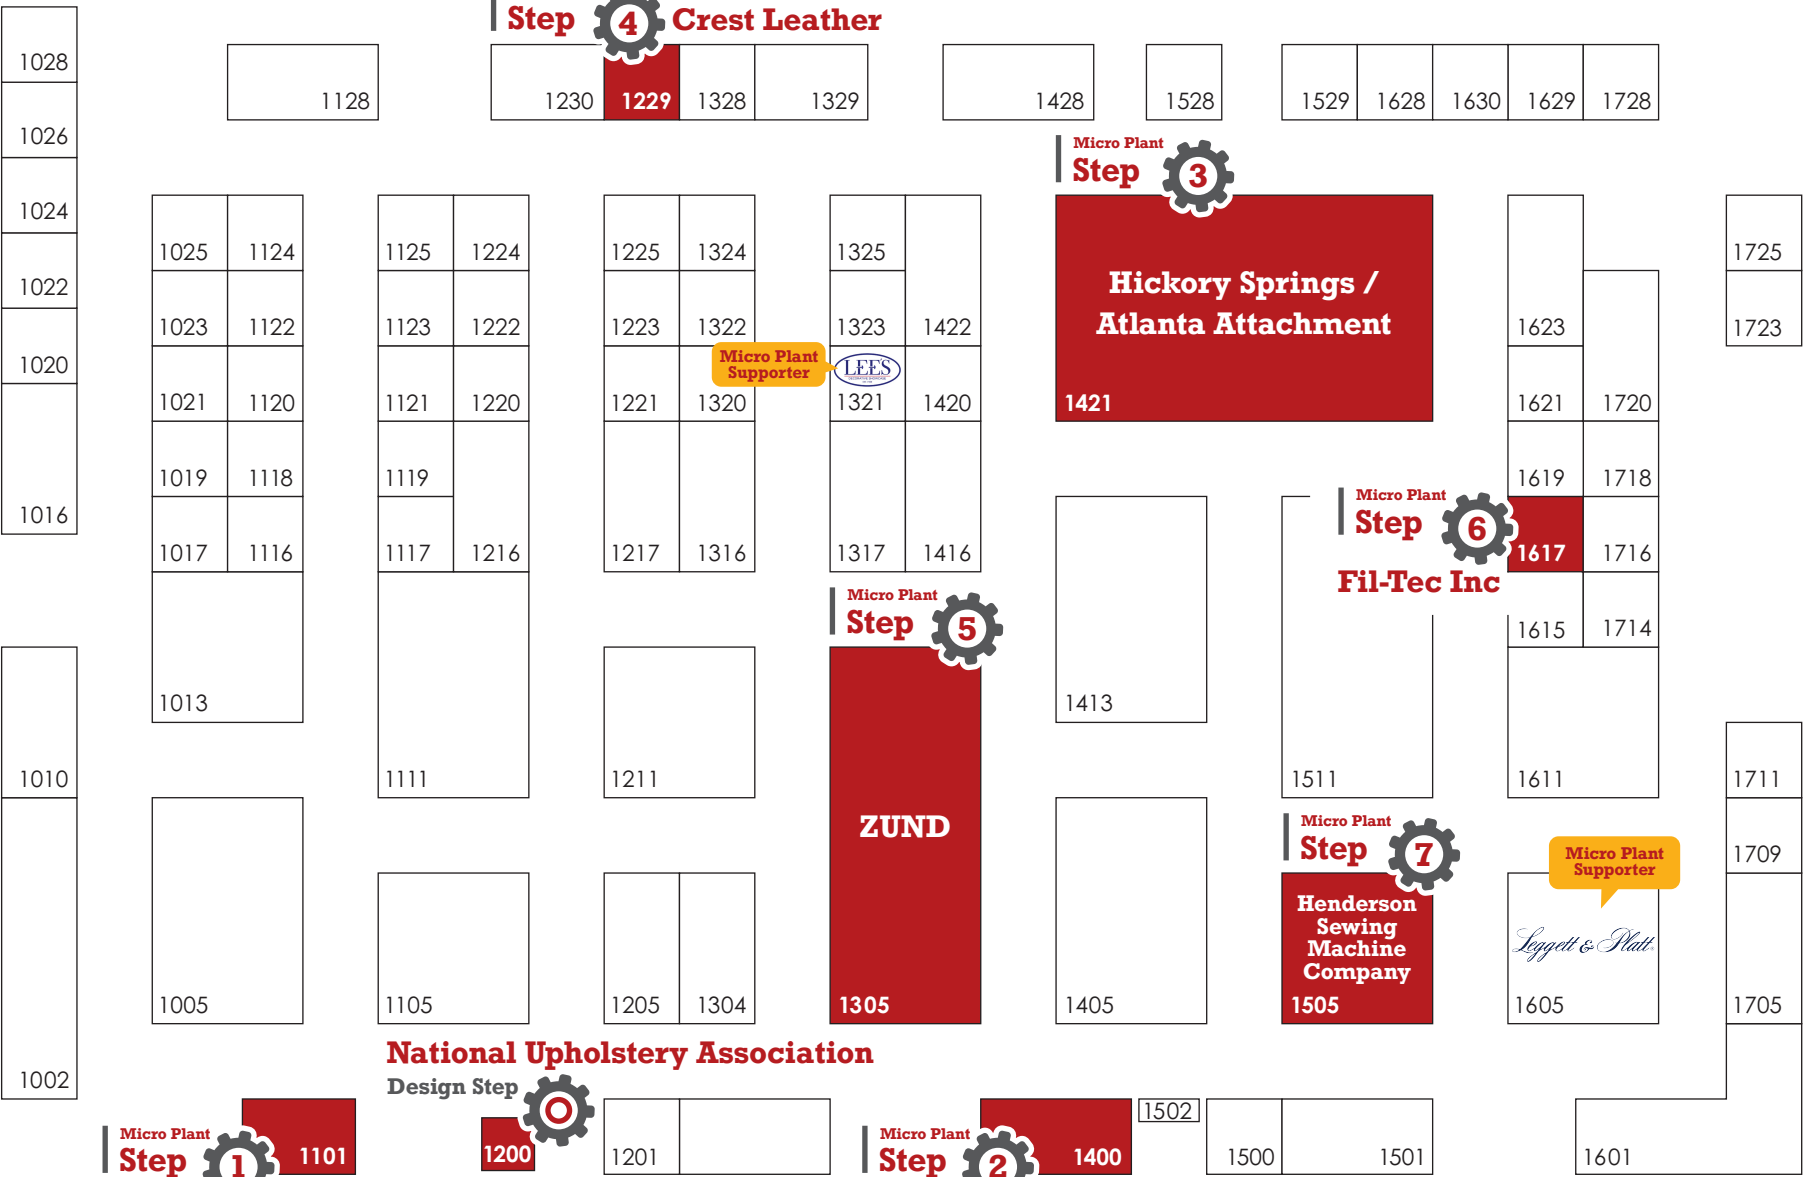

**Step 8**  
**Micro Plant Final Step**  
**Domenick's Furniture Manufacturer**  
 1132

# Your Map Through The Micro Plant

**Step 1**  
**Micro Plant**  
**Quis Machinery**  
 1101

**Design Step**  
**National Upholstery Association**  
 1200

**Step 2**  
**Micro Plant**  
**BeA Fasteners USA**  
 1400

**Step 7**  
**Micro Plant**  
**Henderson Sewing Machine Company**  
 1505

**Step 6**  
**Micro Plant**  
**Fil-Tec Inc**  
 1617

**Step 3**  
**Micro Plant**  
**Hickory Springs / Atlanta Attachment**  
 1421

**Step 4**  
**Micro Plant**  
**Crest Leather**  
 1229

**Step 8**  
**Micro Plant Final Step**  
**Domenick's Furniture Manufacturer**  
 1132