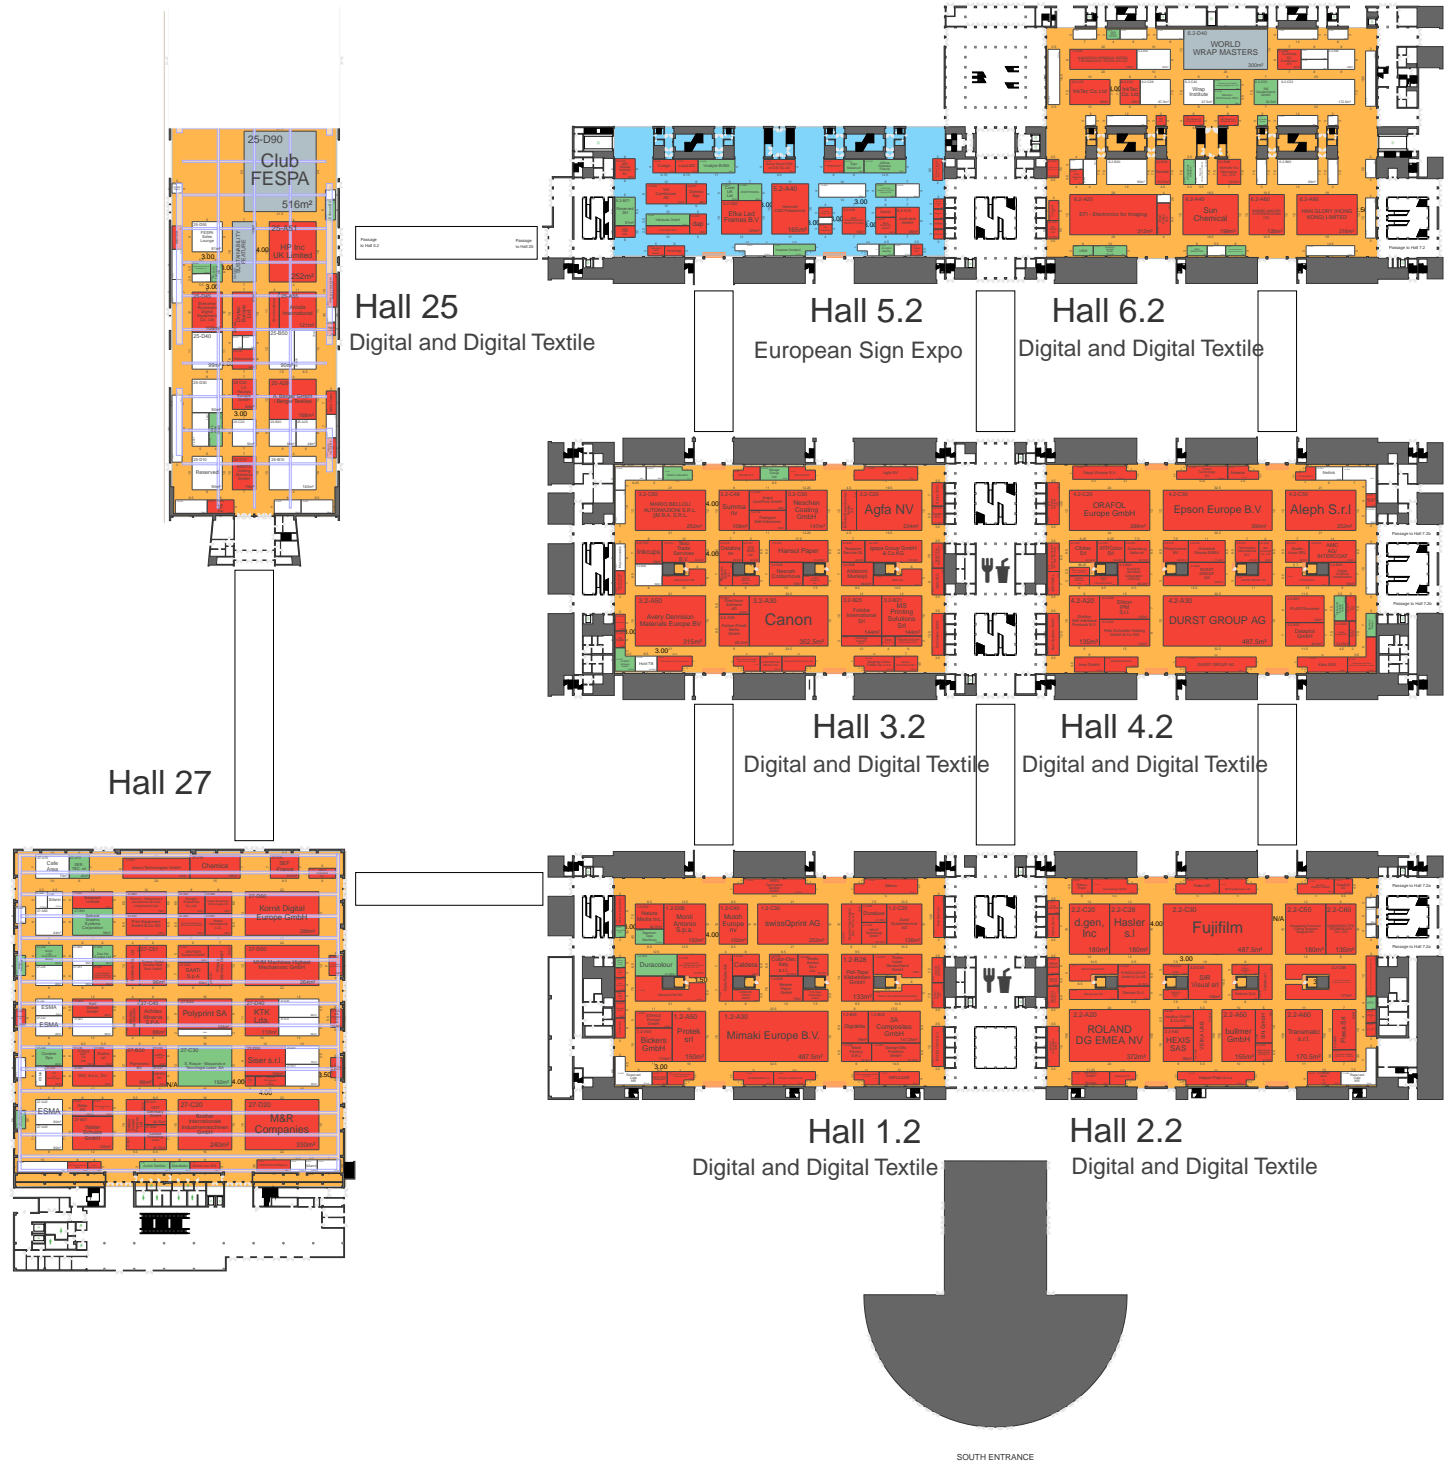

Object Keys		
Physical and build obstructions		
Access Required	Duct	Mandatory gangway
Pillar	Masked Area	Staircase
Others		
Floor	Height limit	Region
Rigging	Wall	Shape

Stands		
Booking Statuses		
Reserved	Booked	Available
NonSellable		

SOUTH ENTRANCE